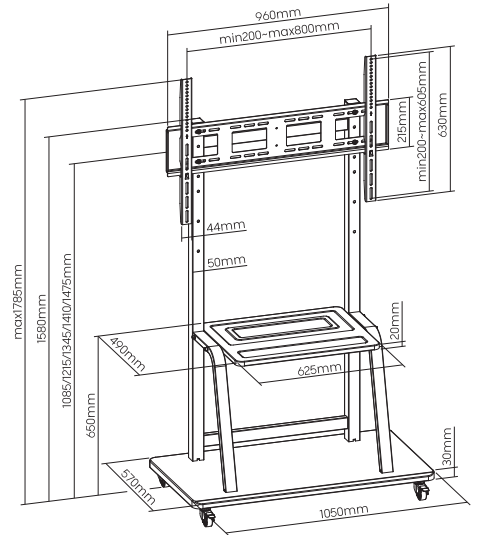

37" - 70"
94 - 178 cm

70 kg

VESA
600x400

SCREEN ROTATION

FS-1035 ULTRA-LARGE TROLLEY FLOOR LED TV STAND

Suggested Screen Size: 37" - 100" / 94 cm - 254 cm
 Rated Load (Screen): 150 kg / 330 lb
 VESA: 200x200, 300x200, 400x200, 300x300,
 400x300, 400x400, 600x400, 800x400,
 800x600
 Adjustable height: 1085 mm / 1215 mm / 1345 mm /
 1410 mm / 1475 mm
 Surface Finish: Powder coating
 Material: Steel
 Color: Black
 Product Size (mm): 1050 x 570 x 1785
 DVD / AV Components Rack
 - Rated Load: 20 kg / 44 lb
 Built-in wheels

Material: aluminum, plastic, steel
 Dimensions: 895 x 555 x 710 ~ 1160 mm
 Tabletop size: 1200 x 600~700mm
 Tabletop thickness: ≥15 mm
 Weight capacity: 50 kg
 Height Range: 710~1160 mm
 Column Size: 40x60, 45x65
 Frame Color: matte black
 Motor Quantity: 1
 Power Input: 100~240V
 Power Cord Length: 1.8 m
 Max. Speed: 15 mm/s
 Controller Type: button control panel
 Suggested Operating Temperature: -5 °C~40°C
 IP Grade: IP20