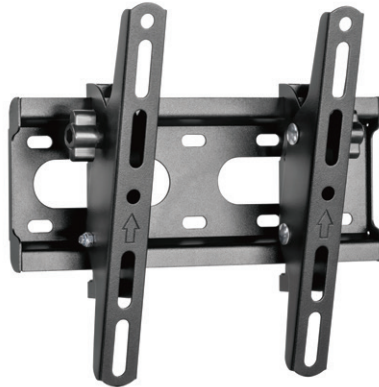

FIXED **37" - 80"** **45 kg** **VESA** **ULTRA SLIM**
 94 - 203 cm 600x400 27 mm from wall

PLB-1948 FIXED WALL MOUNT

Suggested Screen Size: 43" - 100" / 109 cm - 254 cm
 Rated Load: 75 kg / 165 lb
 VESA: 200x200, 300x200, 400x200, 300x300, 400x300,
 400x400, 600x400, 800x400, 800x600
 Distance from the wall: 9.5 mm
 Material: Aluminum, Steel, Plastic
 Surface Finish: Powder coating
 Color: Black
 Product Size (mm): 930 x 250 x 9.5
 Installation: Solid wall, Double stud

FIXED **43" - 100"** **75 kg** **VESA** **ULTRA SLIM**
 109 - 254 cm 800x600 9.5 mm from wall

PLB-3422T-2 TILTING WALL MOUNT

Suggested Screen Size: 23" - 43" / 58 cm - 109 cm
 Rated Load: 45 kg / 99 lb
 VESA: 50x50, 75x75, 100x100, 100x150, 150x100,
 100x200, 200x100, 150x150, 200x200
 Tilt: 0° to -8°
 Distance from the wall: 20 mm
 Material: Steel, Plastic
 Surface Finish: Powder coating
 Color: Black
 Product Size (mm): 20 x 265 x 220
 Installation: Solid wall

TILT 23" - 43" / 58 - 109 cm

KG 45 kg

VESA 200x200

PLB-2522T-2 TILTING WALL MOUNT

Suggested Screen Size: 23" - 43" / 58 cm - 109 cm
 Rated Load: 45 kg / 99 lb
 VESA: 75x75, 100x100, 100x150, 150x100,
 100x200, 200x100, 150x150, 200x200
 Tilt: +12° to -12°
 Distance from the wall: 53 mm
 Material: Steel, Plastic
 Surface Finish: Powder coating
 Color: Black
 Product Size (mm): 53 x 240 x 223
 Installation: Solid wall

TILT 23" - 43" / 58 - 109 cm

KG 45 kg

VESA 200x200

PLB-2544T-2 TILTING WALL MOUNT

Suggested Screen Size: 32" - 70" / 81 cm - 178 cm
 Rated Load: 45 kg / 99 lb
 VESA: 75x75, 100x100, 100x150, 150x100,
 100x200, 200x100, 150x150, 200x200,
 300x200, 400x200, 300x300, 400x300,
 400x400
 Tilt: +12° to -12°
 Distance from the wall: 53 mm
 Material: Steel, Plastic
 Surface Finish: Powder coating
 Color: Black
 Product Size (mm): 53 x 435 x 420
 Installation: Solid wall, Double stud