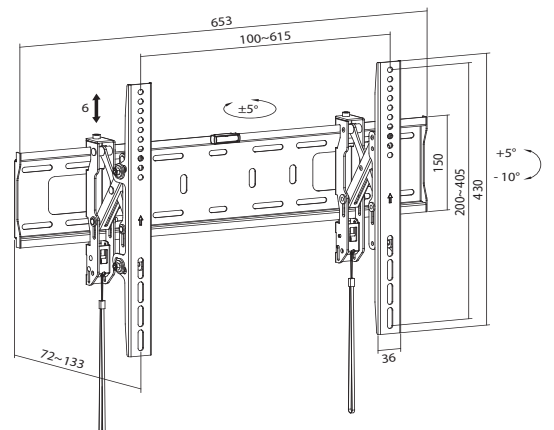

37" - 80"
94 - 203 cm

40 kg

VESA
600x400

LVW02-48T VIDEO WALL MOUNT

Suggested Screen Size: 37" - 70" / 94 cm - 178 cm
 Rated Load: 70 kg / 154 lb
 VESA: 200x200, 300x200, 400x200, 300x300, 400x300, 400x400, 600x400, 800x400
 Level Adjustment: +3° to -3°
 Distance from the wall: 78 mm - 220 mm
 Material: Steel
 Surface Finish: Powder coating
 Color: Black
 Product Size (mm): 900 x 440 x 220
 Installation: Solid wall
 Safety: Security key lock against theft
 (Key lock not included)

FIXED **37"- 70"** **70 kg** **VESA** **LOCK**

94 - 178 cm 800x400

LVW13-46T VIDEO WALL MOUNT

Suggested Screen Size: 45" - 70" / 114 cm - 178 cm
 Rated Load: 70 kg / 154 lb
 VESA: 200x200, 300x200, 400x200, 300x300, 400x300, 400x400, 600x400
 Tilt: +2° to -3°
 Distance from the wall: 120 mm - 325mm
 Material: Steel, Plastic
 Surface Finish: Powder coating
 Color: Black
 Product Size (mm): 640 x 120-325 x 544
 Installation: Solid wall
 Safety: Security key lock against theft
 (Key lock not included)

TILT **45"- 70"** **70 kg** **VESA** **LOCK**

114 - 178 cm 600x400

PLB-6546T-2 TILTING WALL MOUNT

Suggested Screen Size: 37" - 80" / 94 cm - 203 cm
 Rated Load: 75 kg / 165 lb
 VESA: 200x200, 200x300, 300x200, 200x400, 400x200, 300x300, 300x400, 400x300, 600x200, 400x400, 600x300, 600x400
 Tilt: +5° to -10°
 Swivel: +5° to -5°
 Level Adjustment: 6 mm
 Distance from the wall: 72 mm - 133 mm
 Material: Steel, Plastic
 Surface Finish: Powder coating
 Color: Black
 Product Size (mm): 133 x 653 x 430
 Installation: Solid wall, Double stud