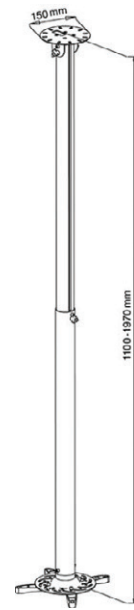

PM-200XL PROJECTOR CEILING MOUNT

Rated Load: 15 kg / 33 lb

Tilt: +15° to -15°

Rotation: 360°

Mounting hole distance: 336 mm (Max)

Distance from the ceiling: 1100 mm - 1970 mm

Surface finish: Matte

Material: Steel, Aluminum

Color: Silver

Product Size (mm): 338 x 1970 x 338

Installation: Ceiling

Cable management