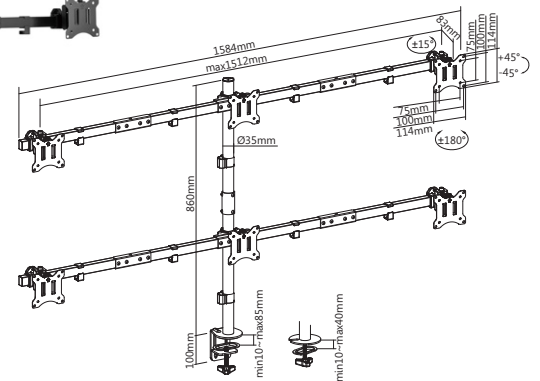

FULL MOTION **17" - 27"** **3x7 kg** **VESA** **100x100**
 43 - 69 cm

LCD-352/4-2 FULL MOTION DESK MOUNT

Suggested Screen Size: 17" - 32" / 43 cm - 81 cm
 Rated Load: 4 x 9 kg / 4 x 19.8 lb (36 kg / 79.4 lb Total)
 VESA: 75x75, 100x100
 Tilt: +45° to -45°
 Swivel: +90° to -90°
 Rotation: +180° to -180°
 Arm extension: 376 mm
 Height: 803 mm (Max)
 Surface Finish: Powder coating
 Material: Steel, Plastic
 Color: Black
 Screen Qty: 4
 Product Size (mm): 869 x 112 x 957
 Cable management

FULL MOTION **17"- 32"** **4x9 kg** **VESA**
 43 - 81 cm 100x100

LCD-352/6-2 FULL MOTION DESK MOUNT

Suggested Screen Size: 17" - 32" / 43 cm - 81 cm
 Rated Load: 6 x 7 kg / 6 x 15.4 lb (42 kg / 92.6 lb Total)
 VESA: 75x75, 100x100
 Tilt: +45° to -45°
 Swivel: +15° to -15°
 Rotation: +180° to -180°
 Arm extension: 756 mm
 Height: 860 mm (Max)
 Surface Finish: Powder coating
 Material: Steel, Plastic, Aluminum
 Color: Black
 Screen Qty: 6
 Product Size (mm): 1626 x 200 x 990
 Cable management