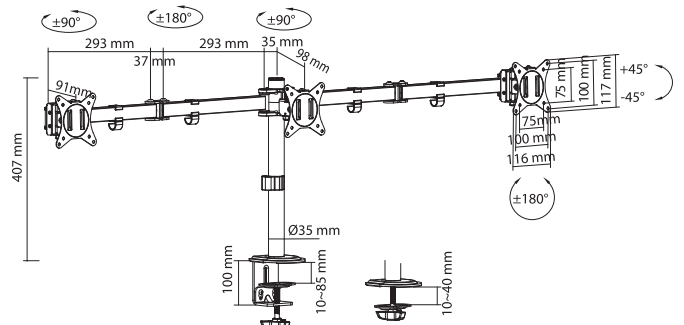

**FULL
MOTION**

43"- 86"
109 - 218 cm

KG
45 kg

VESA
800x400

**SLOPE
CEILINGS**

EL. MOTOR

LCD-351/1-2 FULL MOTION DESK MOUNT

Suggested Screen Size: 17" - 32" / 43 cm - 81 cm
 Rated Load: 9 kg / 19.8 lb
 VESA: 75x75, 100x100
 Tilt: +45° to -45°
 Swivel: +90° to -90°
 Rotation: +180° to -180°
 Portrait to Landscape orientation
 Height: 407 mm (Max)
 Arm extension: 200 mm
 Surface Finish: Powder coating
 Material: Steel, Plastic
 Color: Black
 Screen Qty: 1
 Product Size (mm): 116 x 308 x 561
 Cable management

FULL MOTION **17" - 32"** **9 kg** **VESA** **100x100**
 43 - 81 cm

LCD-352/2-2 FULL MOTION DESK MOUNT

Suggested Screen Size: 17" - 32" / 43 cm - 81 cm
 Rated Load: 2 x 9 kg / 2 x 19.8 lb
 (18 kg / 39.6 lb Total)
 VESA: 75x75, 100x100
 Tilt: +45° to -45°
 Swivel: +90° to -90°
 Rotation: +180° to -180°
 Portrait to Landscape orientation
 Height: 407 mm (Max)
 Arm extension: 376 mm
 Surface Finish: Powder coating
 Material: Steel, Plastic
 Color: Black
 Screen Qty: 2
 Product Size (mm): 869 x 112 x 561
 Cable management

FULL MOTION **17" - 32"** **2x9 kg** **VESA** **100x100**
 43 - 81 cm

LCD-352/3-2 FULL MOTION DESK MOUNT

Suggested Screen Size: 17" - 27" / 43 cm - 69 cm
 Rated Load: 3 x 7 kg / 3 x 15.4 lb (21 kg / 46.3 lb Total)
 VESA: 75x75, 100x100
 Tilt: +45° to -45°
 Swivel: +90° to -90°
 Rotation: +180° to -180°
 Portrait to Landscape orientation
 Height: 407 mm (Max)
 Arm extension: 658 mm
 Surface Finish: Powder coating
 Material: Steel, Aluminum, Plastic
 Color: Black
 Screen Qty: 3
 Product Size (mm): 1433 x 550 x 141
 Cable management