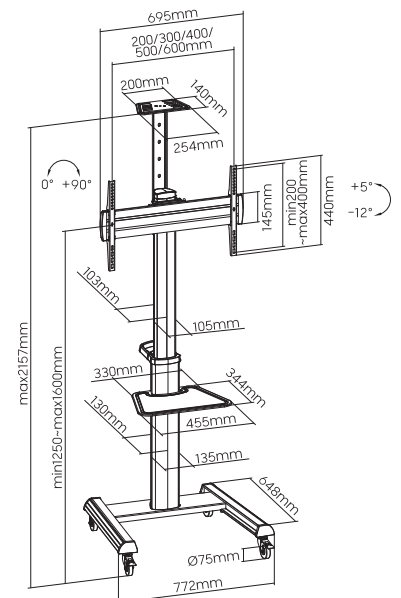

FS-446-2 TROLLEY FLOOR LED TV STAND

Suggested Screen Size: 37" - 70" / 94 cm - 178 cm
Rated Load: 70 kg / 154 lb
VESA: 200x200, 300x300, 400x200, 400x300, 400x400, 600x400
Tilt: +5° to -12°
Screen Rotation: 0° to +90°
Surface Finish: Powder coating
Material: Steel, Aluminum, Plastic
Color: Black
Adjustable height: 1250 mm - 1600 mm
Product Size (mm): 772 x 648 x 2157
DVD / AV Components Rack
DVD / AV Rated Load: 5 kg / 11 lb
Camera / Projector Rack
Cable management
Built-in Wheels