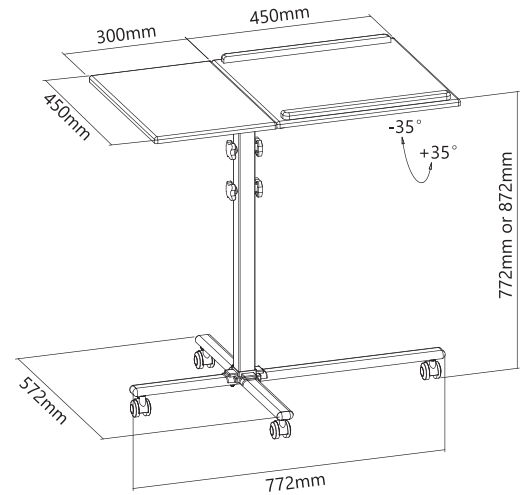

Material: aluminum, plastic, steel
 Dimensions: 895 x 555 x 710 ~ 1160 mm
 Tabletop size: 1200 x 600~700mm
 Tabletop thickness: ≥15 mm
 Weight capacity: 50 kg
 Height Range: 710~1160 mm
 Column Size: 40x60, 45x65
 Frame Color: matte black
 Motor Quantity: 1
 Power Input: 100~240V
 Power Cord Length: 1.8 m
 Max. Speed: 15 mm/s
 Controller Type: button control panel
 Suggested Operating Temperature: -5 °C~40°C
 IP Grade: IP20

Rotation: 360°

Mounting hole distance: 336 mm (Max)

Distance from the ceiling: 1100 mm - 1970 mm

Surface finish: Matte

Material: Steel, Aluminum

Color: Silver

Product Size (mm): 338 x 1970 x 338

Installation: Ceiling

Cable management

**FULL
MOTION**

15 kg

336 mm
MAX

1100 - 1970
mm

PFS-2 FLOOR TROLLEY PROJECTOR STAND

Height Adjustable Projector Trolley
 Rated Load: up to 10 kg / 22 lb
 Adjustable height: 772 mm / 872 mm
 Product Size (mm): 772 x 572 x 772~872
 Material: MDF (Medium-density fiber board),
 PVC, Steel
 Surface Finish: Powder coating