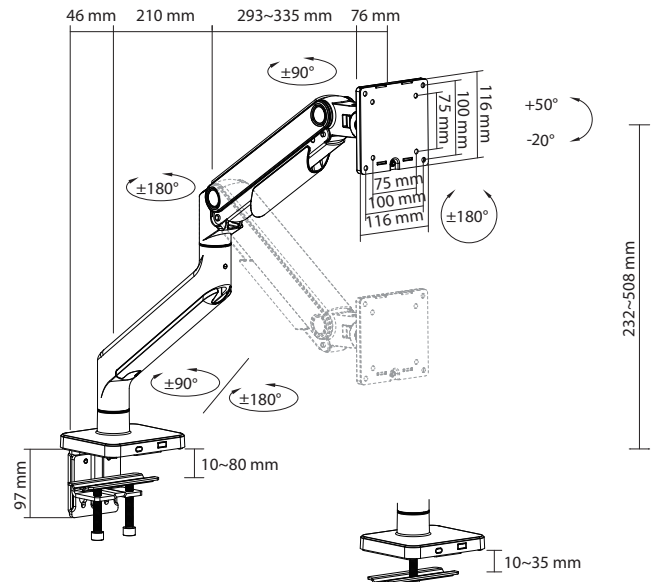

LCD-C49 GAS SPRING DESKTOP MOUNT FOR 1 XL MONITOR

Suggested Screen Size: 17" - 49" / 43 cm - 124 cm
Rated Load: 2 - 20 kg / 4.4 - 44 lb (Adjustable)
VESA: 75x75, 100x100
Tilt: 50° to -20°
Swivel: 90° to -90°
Rotation: 180° to -180°
Arm extension: 545 mm
Surface Finish: Powder coating
Material: Steel, Aluminum, Plastic
Color: Black
Screen Qty: 1
Product Size (mm): 134 x 625 x 663
Cable management
Installation: Clamp + Grommet