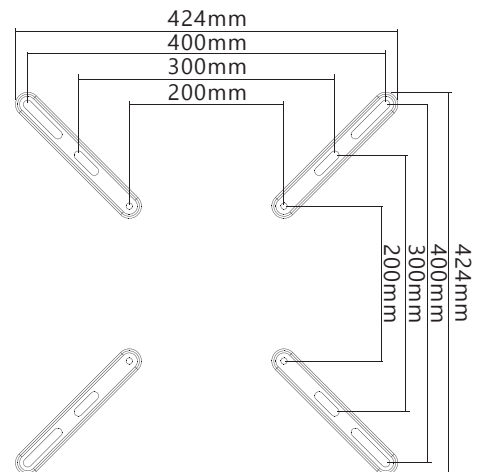

VESA-V2 ADAPTER

Vesa adapter allows you to mount screens with bigger VESA standard on VESA 100x100 or VESA 200x200 stands.

Fit Screen Size: 32" - 55" / 81 cm - 140 cm
Rated Load: 30 kg / 66 lb
VESA: 75x75, 100x100
Material: Steel
Surface Finish: Powder Coating
Color: Black
Dimensions (mm): 165 x 24