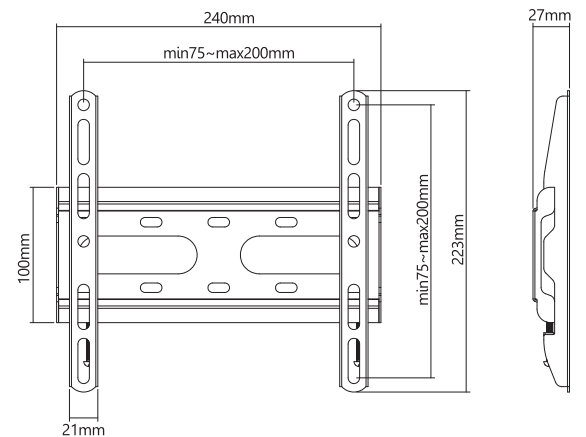

FULL MOTION **30 kg** **VESA** 400x400

23" - 55"
58 - 140 cm

PLB-2222F-2 FIXED WALL MOUNT

Suggested Screen Size: 23" - 43" / 58 cm - 109 cm
 Rated Load: 45 kg / 99 lb
 VESA: 50x50, 75x75, 100x100, 100x150, 150x100,
 100x200, 200x100, 150x150, 200x200
 Distance from the wall: 20 mm
 Material: Steel, Plastic
 Surface Finish: Powder coating
 Color: Black
 Product Size (mm): 20 x 265 x 220
 Installation: Solid wall

FIXED **45 kg** **VESA** 200x200 **ULTRA SLIM** 20 mm from wall

23" - 43"
58 - 109 cm

PLB-2522F-2 FIXED WALL MOUNT

Suggested Screen Size: 23" - 43" / 58 cm - 109 cm
 Rated Load: 45 kg / 99 lb
 VESA: 75x75, 100x100, 100x150, 150x100,
 100x200, 200x100, 150x150, 200x200
 Distance from the wall: 27 mm
 Material: Steel
 Surface Finish: Powder coating
 Color: Black
 Product Size (mm): 240 x 223 x 27
 Installation: Solid wall

Distance from the wall: 27 mm

Material: Steel

Surface Finish: Powder coating

Color: Black

Product Size (mm): 435 x 420 x 27

Installation: Solid wall, Double stud

FIXED **32" - 70"**
81 - 178 cm

45 kg