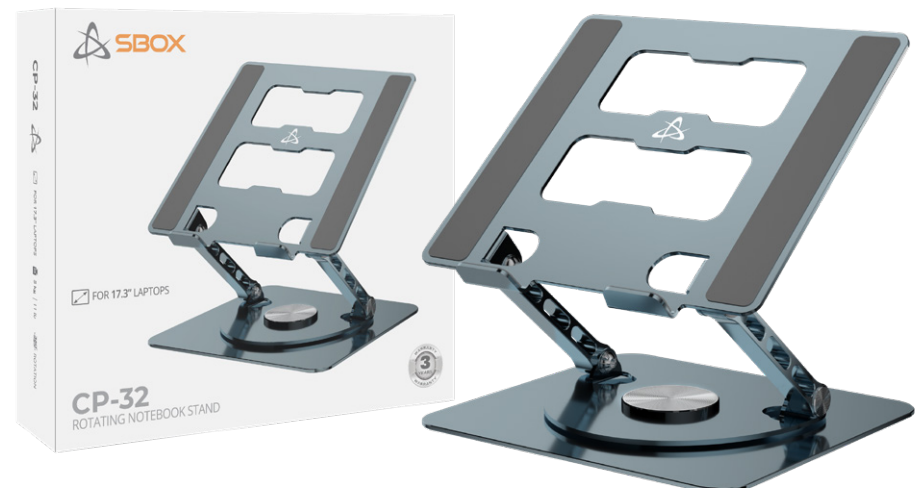

17.3" 5 kg 360° ROTATION METAL