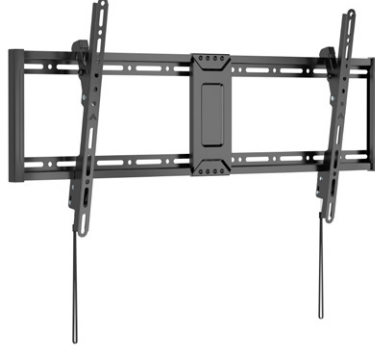

37" - 80"
94 - 203 cm

45 kg

VESA
600x400

PLB-3446T-2 TILTING WALL MOUNT

Suggested Screen Size: 37" - 80" / 94 cm - 203 cm
 Rated Load: 45 kg / 99 lb
 VESA: 200x200, 300x200, 400x200, 300x300,
 400x300, 400x400, 600x400
 Tilt: 0° to -8°
 Distance from the wall: 20 mm
 Material: Steel, Plastic
 Surface Finish: Powder coating
 Color: Black
 Product Size (mm): 20 x 650 x 418
 Installation: Solid wall, Double stud

37" - 80"
94 - 203 cm

45 kg

VESA
600x400

ULTRA SLIM
20 mm from wall

PLB-4269T-2 TILTING WALL MOUNT

Suggested Screen Size: 43" - 100" / 109 cm - 254 cm
 Rated Load: 75 kg / 165 lb
 VESA: 200x200, 300x200, 400x200, 300x300,
 400x300, 400x400, 600x400, 600x600,
 800x600, 900x600
 Tilt: +5° to -10°
 Distance from the wall: 85 mm
 Material: Steel
 Surface Finish: Powder coating
 Color: Black
 Product Size (mm): 938 x 625 x 85
 Installation: Solid wall, Double stud

43" - 100"
109 - 254 cm

75 kg

VESA
900x600

PLB-5948T-2 TILTING WALL MOUNT

Suggested Screen Size: 43" - 95" / 109 cm - 241 cm
 Rated Load: 75 kg / 165 lb
 VESA: 200x200, 300x200, 300x300, 400x200, 400x300, 400x400, 600x400, 800x400
 Tilt: 0° to -8°
 Distance from the wall: 42 mm
 Material: Steel
 Surface Finish: Powder coating
 Color: Black
 Product Size (mm): 886 x 426 x 42
 Installation: Solid wall, Double stud

43" - 95"
109 - 241 cm

75 kg

VESA
800x400

PLB-3644-2 FULL MOTION WALL MOUNT

Suggested Screen Size: 32" - 55" / 81 cm - 140 cm
 Rated Load: 35 kg / 77 lb
 VESA: 100x100, 100x150, 150x100, 100x200, 200x100, 150x150, 200x200, 300x200, 400x200, 300x300, 400x300, 400x400
 Tilt: +3° to -15°
 Swivel: +90° to -90°
 Level Adjustment: +3° to -3°
 Distance from the wall: 63 mm - 358 mm
 Material: Steel, Plastic
 Surface Finish: Powder coating
 Color: Black
 Product Size (mm): 358 x 440 x 420
 Installation: Solid wall, Double stud
 Cable Management