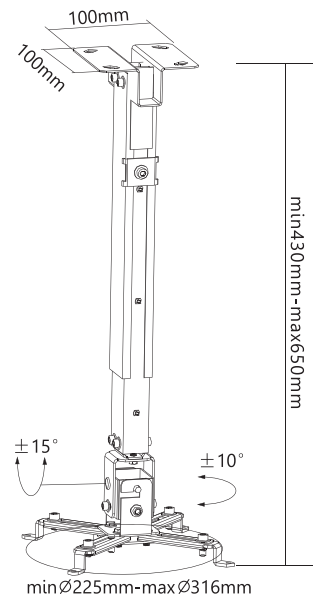

Material: aluminum, plastic, steel
 Dimensions: 895 x 555 x 710 ~ 1160 mm
 Tabletop size: 1200 x 600~700mm
 Tabletop thickness: ≥15 mm
 Weight capacity: 50 kg
 Height Range: 710~1160 mm
 Column Size: 40x60, 45x65
 Frame Color: matte black
 Motor Quantity: 1
 Power Input: 100~240V
 Power Cord Length: 1.8 m
 Max. Speed: 15 mm/s
 Controller Type: button control panel
 Suggested Operating Temperature: -5 °C~40°C
 IP Grade: IP20

Rated Load: 13.5 kg / 29.7 lb
 Tilt: +15° to -15°
 Swivel: +15° to -15°
 Rotation: 360°
 Mounting hole distance: 54 mm - 320 mm
 Distance from the ceiling: 150 mm
 Surface Finish: Powder coating
 Material: Steel
 Color: White
 Product Size (mm): 334 x 334 x 150
 Installation: Ceiling
 Cable management

**FULL
MOTION**

KG
13.5 kg

Ø
320 mm
MAX

150 mm

PM-18S PROJECTOR MOUNT FOR SLOPED CEILINGS

Rated Load: 13.5 kg / 29.7 lb
 Tilt: +15° to -15°
 Swivel: +15° to -15°
 Rotation: 360°
 Mounting hole distance: 54 mm - 320 mm
 Distance from the ceiling: 380 mm - 580 mm
 Surface Finish: Powder coating
 Material: Steel, Aluminum, Plastic
 Color: White
 Product Size (mm): 334 x 580 x 334
 Installation: Ceiling
 Cable management

**FULL
MOTION**

KG
13.5 kg

Ø
320 mm
MAX

380 - 580 mm

PM-18M PROJECTOR CEILING MOUNT

Rated Load: 20 kg / 44 lb
 Tilt: +15° to -15°
 Swivel: +10° to -10°
 Mounting hole distance: 225 mm - 316 mm
 Distance from the ceiling: 430 mm - 650 mm
 Surface Finish: Powder coating
 Material: Steel
 Color: Black
 Product Size (mm): 237 x 203 x 650
 Installation: Ceiling
 Cable management