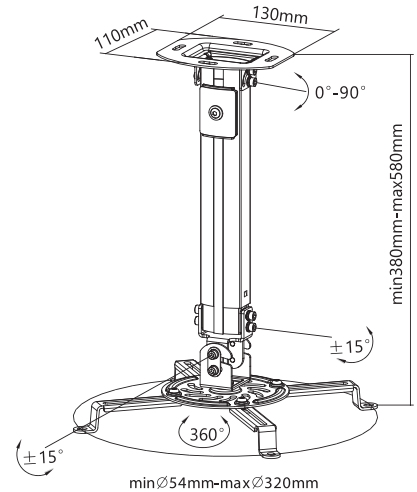

Material: aluminum, plastic, steel
 Dimensions: 895 x 555 x 710 ~ 1160 mm
 Tabletop size: 1200 x 600~700mm
 Tabletop thickness: ≥15 mm
 Weight capacity: 50 kg
 Height Range: 710~1160 mm
 Column Size: 40x60, 45x65
 Frame Color: matte black
 Motor Quantity: 1
 Power Input: 100~240V
 Power Cord Length: 1.8 m
 Max. Speed: 15 mm/s
 Controller Type: button control panel
 Suggested Operating Temperature: -5 °C~40°C
 IP Grade: IP20

Rated Load: 13.5 kg / 29.7 lb
 Tilt: +15° to -15°
 Swivel: +15° to -15°
 Rotation: 360°
 Mounting hole distance: 54 mm - 320 mm
 Distance from the ceiling: 150 mm
 Surface Finish: Powder coating
 Material: Steel
 Color: White
 Product Size (mm): 334 x 334 x 150
 Installation: Ceiling
 Cable management

**FULL
MOTION**

KG
13.5 kg

Ø
320 mm
MAX

150 mm

PM-18S PROJECTOR MOUNT FOR SLOPED CEILINGS

Rated Load: 13.5 kg / 29.7 lb
 Tilt: +15° to -15°
 Swivel: +15° to -15°
 Rotation: 360°
 Mounting hole distance: 54 mm - 320 mm
 Distance from the ceiling: 380 mm - 580 mm
 Surface Finish: Powder coating
 Material: Steel, Aluminum, Plastic
 Color: White
 Product Size (mm): 334 x 580 x 334
 Installation: Ceiling
 Cable management

**FULL
MOTION**

KG
13.5 kg

Ø
320 mm
MAX

380 - 580 mm

PM-18M PROJECTOR CEILING MOUNT

Rated Load: 20 kg / 44 lb
 Tilt: +15° to -15°
 Swivel: +10° to -10°
 Mounting hole distance: 225 mm - 316 mm
 Distance from the ceiling: 430 mm - 650 mm
 Surface Finish: Powder coating
 Material: Steel
 Color: Black
 Product Size (mm): 237 x 203 x 650
 Installation: Ceiling
 Cable management