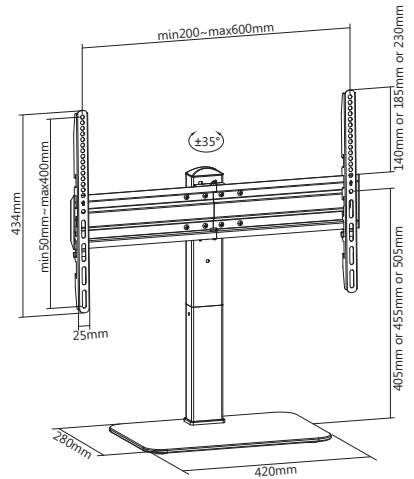

KG
25 kg

SB-41 SOUNDBAR SPEAKER MOUNT

Type: soundbar bracket
 Weight capacity: 15 kg / 33 lb
 Material: Steel
 Dimensions: 11 x 35 x 510 mm x2

KG
15 kg

FS-305-2 FLOOR LED TV STAND

Suggested Screen Size: 37" - 70" / 94 cm - 178 cm
 Rated Load: 40 kg / 88 lb
 VESA: 200x200,300x200,400x200,300x300,
 400x300,400x400,600x400
 Adjustable height: 360mm / 405 mm /
 455 mm / 505 mm / 550 mm
 Material: Steel, plastic, Tempered glass
 Finish: Powder Coating
 Color: Black
 Dimension (mm): 640 x 280 x 770
 Glass Base
 Glass thickness: 8 mm (0.31")
 Cable Management