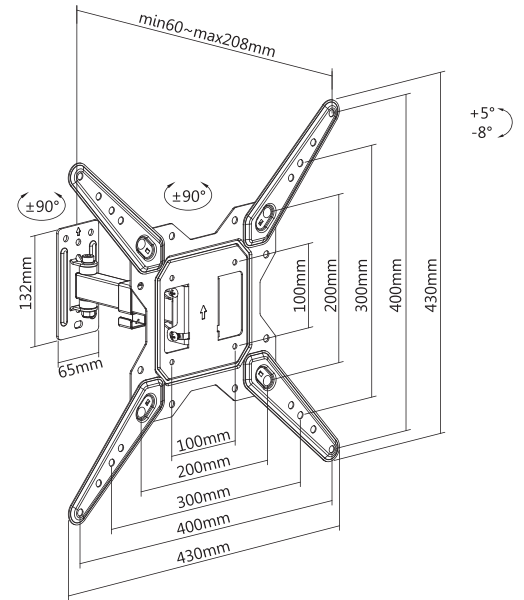

LCD-221-2 FULL MOTION WALL MOUNT

Suggested Screen Size: 13" - 43" / 33 cm - 109 cm
 Rated Load: 20 kg / 44 lb
 VESA: 75x75, 100x100, 200x100, 200x200
 Tilt: +5° to -12°
 Swivel: +60° to -60°
 Screen rotation: +5° to -90°
 Distance from the wall: 66 mm - 198 mm
 Material: Steel
 Surface Finish: Powder coating
 Color: Black
 Product Size (mm): 198 x 227 x 227
 Installation: Solid wall, Single stud

FULL MOTION **20 kg** **VESA 200x200**
 13" - 43" / 33 - 109 cm

LCD-441 FULL MOTION WALL MOUNT

Suggested Screen Size: 23" - 55" / 58 cm - 140 cm
 Rated Load: 30 kg / 66 lb
 VESA: 100x100, 100x200, 200x100, 200x200, 300x200, 400x200, 300x300, 400x300, 400x400
 Tilt: +5° to -8°
 Swivel: +90° to -90°
 Distance from the wall: 60 mm to 208 mm
 Material: Steel
 Surface Finish: Powder coating
 Color: Black
 Product Size (mm): 208 x 430 x 430
 Installation: Solid wall, Single stud
 Cable Management