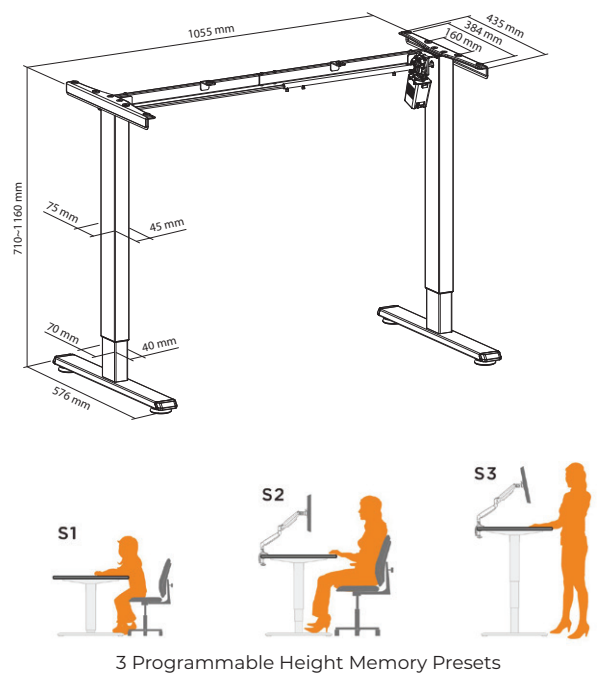

80 kg **ADJUSTABLE**
HEIGHT