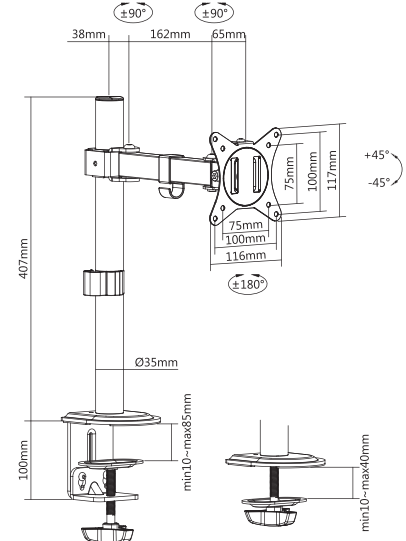

**SLOPE
CEILINGS**

CPLB-M0748 MOTORISED FULL MOTION CEILING MOUNT

Fit Screen Size: 43"-86"
Weight Capacity: 45 kg / 99 lb
Max. Mounting Hole: 800x400
Tilt Range: 0~-80°
Screen Level: +2°~-2°
Profile: 130 mm
Material: Steel, Plastic, Aluminum
Surface Finish: Powder Coating
Color: Matte Black
Dimensions: 771 x 864 x 496 mm
Cable Management: Yes
Power Supply:
Input: AC 100~240V, 50/60Hz;
Output: DC 29V, 1A
Power Cord Length: 1.8 m
Controller Type: Application Control,
Radio Frequency (RF) Remote
Installation: Ceiling / Sloped ceiling

**FULL
MOTION**

43"- 86"
109 - 218 cm

KG
45 kg

VESA
800x400

**SLOPE
CEILINGS**

EL. MOTOR

LCD-351/1-2 FULL MOTION DESK MOUNT

Suggested Screen Size: 17" - 32" / 43 cm - 81 cm
 Rated Load: 9 kg / 19.8 lb
 VESA: 75x75, 100x100
 Tilt: +45° to -45°
 Swivel: +90° to -90°
 Rotation: +180° to -180°
 Portrait to Landscape orientation
 Height: 407 mm (Max)
 Arm extension: 200 mm
 Surface Finish: Powder coating
 Material: Steel, Plastic
 Color: Black
 Screen Qty: 1
 Product Size (mm): 116 x 308 x 561
 Cable management

FULL MOTION **17" - 32"** **9 kg** **VESA** **100x100**
 43 - 81 cm

LCD-352/2-2 FULL MOTION DESK MOUNT

Suggested Screen Size: 17" - 32" / 43 cm - 81 cm
 Rated Load: 2 x 9 kg / 2 x 19.8 lb
 (18 kg / 39.6 lb Total)
 VESA: 75x75, 100x100
 Tilt: +45° to -45°
 Swivel: +90° to -90°
 Rotation: +180° to -180°
 Portrait to Landscape orientation
 Height: 407 mm (Max)
 Arm extension: 376 mm
 Surface Finish: Powder coating
 Material: Steel, Plastic
 Color: Black
 Screen Qty: 2
 Product Size (mm): 869 x 112 x 561
 Cable management