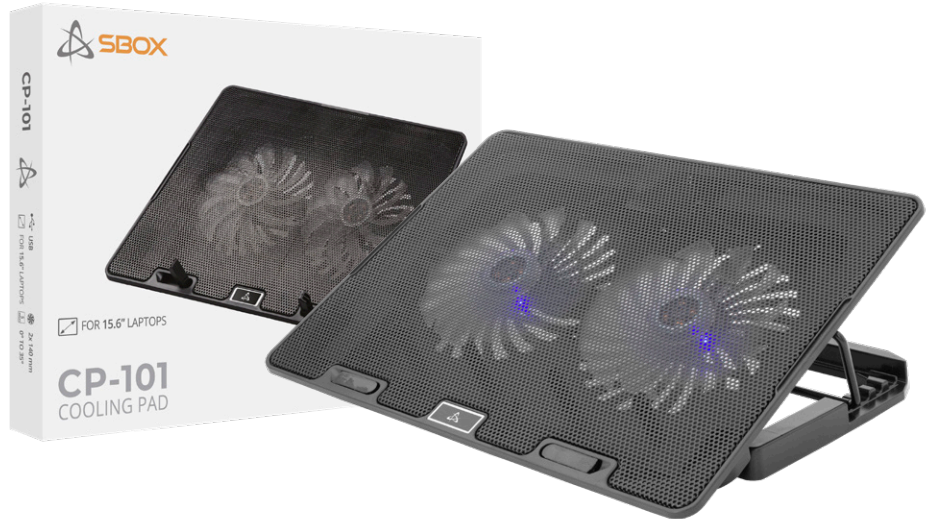

CP-101 NOTEBOOK COOLING PAD

For screen sizes up to 15.6"
Fan size: 2x 140 mm
Fan speed: 800 - 1000 RPM $\pm$ 10%
Airflow: 20 CFM
Noise level: 20 dBA
Angle adjustment: 5 positions (0°- 35°)
USB HUB with 2 ports
Dimensions (mm): 350 x 250 x 30-123
Blue LED Illumination

15.6" 2 x FAN 140 mm LED illumination

CP-28 NOTEBOOK COOLING PAD

For screen sizes up to 17.3"
Fan size: 1x 180 mm
Product dimensions: 350 x 225 x 26 mm
Fans speed: 300 - 800 $\pm$ 10% RPM
Bearing type: Sleeve
Air Flow: 45 CFM (Max)
Noise level: 22.65 dBA (Min)
Rated Voltage: DC 5V (USB)
8 Angles: 0° - 35°
Functions: 2x USB + Fan speed control
Material: Aluminum, Plastic
Color: black
Weight: 620 g