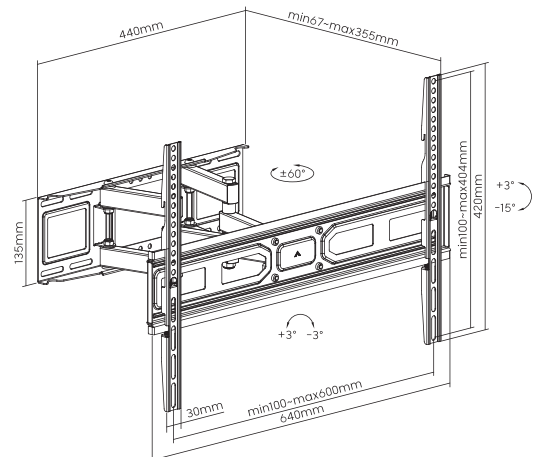

43" - 100"
109 - 254 cm

75 kg

VESA
900x600

PLB-5948T-2 TILTING WALL MOUNT

Suggested Screen Size: 43" - 95" / 109 cm - 241 cm
 Rated Load: 75 kg / 165 lb
 VESA: 200x200, 300x200, 300x300, 400x200, 400x300, 400x400, 600x400, 800x400
 Tilt: 0° to -8°
 Distance from the wall: 42 mm
 Material: Steel
 Surface Finish: Powder coating
 Color: Black
 Product Size (mm): 886 x 426 x 42
 Installation: Solid wall, Double stud

43" - 95"
109 - 241 cm

75 kg

VESA
800x400

PLB-3644-2 FULL MOTION WALL MOUNT

Suggested Screen Size: 32" - 55" / 81 cm - 140 cm
 Rated Load: 35 kg / 77 lb
 VESA: 100x100, 100x150, 150x100, 100x200, 200x100, 150x150, 200x200, 300x200, 400x200, 300x300, 400x300, 400x400
 Tilt: +3° to -15°
 Swivel: +90° to -90°
 Level Adjustment: +3° to -3°
 Distance from the wall: 63 mm - 358 mm
 Material: Steel, Plastic
 Surface Finish: Powder coating
 Color: Black
 Product Size (mm): 358 x 440 x 420
 Installation: Solid wall, Double stud
 Cable Management

32" - 55"
81 - 140 cm

35 kg

VESA
400x400

PLB-3646-2 FULL MOTION WALL MOUNT

Suggested Screen Size: 37" - 80" / 94 cm - 203 cm
 Rated Load: 40 kg / 88 lb
 VESA: 100x100, 100x150, 150x100, 100x200, 200x100, 150x150, 200x200, 300x200, 400x200, 300x300, 400x300, 600x200, 400x400, 600x300, 600x400
 Tilt: +3° to -15°
 Swivel: +60° to -60°
 Level Adjustment: +3° to -3°
 Distance from the wall: 67 mm - 355 mm
 Material: Steel, Plastic
 Surface Finish: Powder coating
 Color: Black
 Product Size (mm): 355 x 640 x 420
 Installation: Solid wall, Double stud
 Cable Management