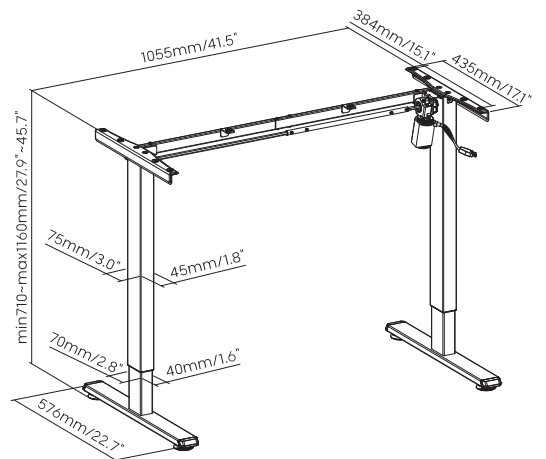

50 kg **ADJUSTABLE**
HEIGHT

3 Programmable Height Memory Presets

MD-142

1 MOTOR UP/DOWN DESK FRAME

Material: aluminum, plastic, steel
 Dimensions: 1060 x 576 x 710 ~ 1160 mm
 Tabletop size: 1100~1400 x 600~700 mm
 Tabletop thickness: ≥18 mm
 Weight capacity: 80 kg
 Height Range: 710~1160 mm
 Column Size: 40x70, 45x75
 Frame Color: matte black or matte white
 Motor Quantity: 1
 Power Input: 100~240V
 Power Cord Length: 1.8 m
 Max. Speed: 25 mm/s
 Controller Type: button control panel
 Suggested Operating Temperature: -5 °C ~40 °C
 IP Grade: IP20

80 kg **ADJUSTABLE**
HEIGHT

3 Programmable Height Memory Presets

MD-622

1 MOTOR UP/DOWN DESK FRAME

Material: Steel, Aluminum, Plastic
 Color: Black
 Tabletop Thickness: >2.5 cm (>0.98")
 Tabletop Size: (1000 - 1600) x (730 - 1230) mm
 ((33.1" - 51.2") x (25.6"x28.7" - 48.4"))
 Adjustable height: 730 - 1230 mm (28.7" - 48.4")
 Width Range: 840 - 1300 mm (33.1" - 51.2")
 Input: 100V - 240V
 Operating Temperature: -5 °C to +40 °C
 Max. rated load: 70 kg (154 lb)
 Max. Speed: 28 mm/s
 Control Type: Button control panel
 Motor Qty: 1
 IP Grade: 20

KG
70 kg **ADJUSTABLE**
 HEIGHT

MD-722

1 MOTOR UP/DOWN DESK FRAME

Material: aluminum, plastic, steel
 Dimensions: 1060 x 576 x 710~1160mm
 Tabletop size: (1100~1400) x (600~700)mm
 Tabletop Thickness: >1.8 cm (>0.71")
 Weight capacity: 80 kg
 Height Range: 710~1160 mm
 Column Size: 70 x 40, 75 x 45
 Frame Color: matte black
 Motor Quantity: 1
 Power Input: 100~240V
 Power Cord Length: 1.8 m
 Max. Speed: 25 mm/s
 Controller Type: button control panel
 Suggested Operating Temperature: -5 °C ~ 40 °C
 IP Grade: IP20