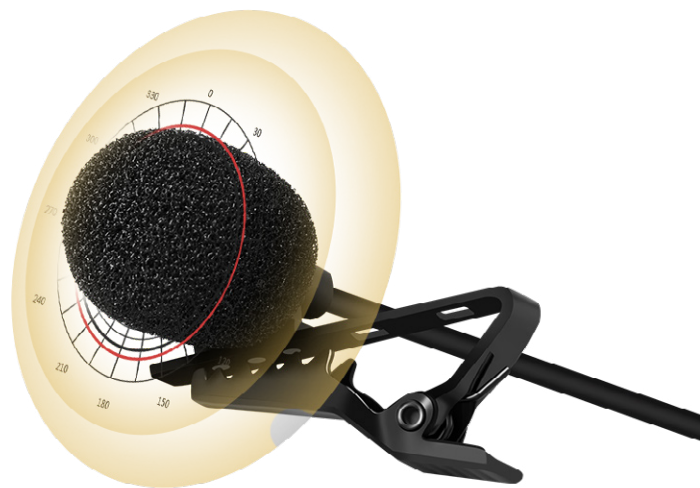

ANC

BLUETOOTH
5.4 + BR + EDR + BLE

TWS
true wireless stereo

PM-402 LAVALIER MICROPHONE

Transducer type: Electret Condenser
Polar pattern: Omnidirectional
Frequency range: 50 Hz - 18 kHz
Signal-to-noise ratio: 74 dB SPL
Sensitivity: -30 dB +/- 3 dB
Output Impedance: 1000 Ω or less
Interface: 3.5 mm (1/8 inch)
4-pole gold plated plug