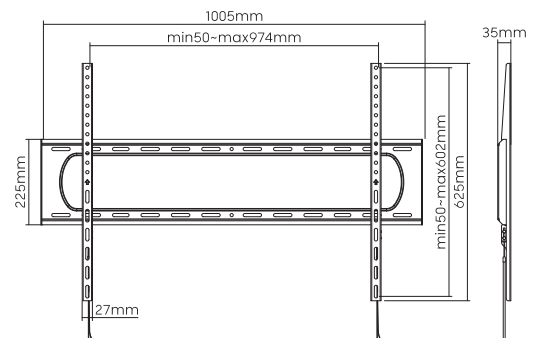

Material: Steel, Plastic

Surface Finish: Powder coating

Color: Black

Product Size (mm): 20 x 650 x 418

Installation: Solid wall, Double stud

FIXED **37" - 80"**
94 - 203 cm

45 kg

VESA
600x400

Distance from the wall: 35 mm

Material: Steel

Surface Finish: Powder coating

Color: Black

Product Size (mm): 35 x 1005 x 625

Installation: Solid wall, Double stud

FIXED **60" - 120"**
152 - 305 cm

120 kg

VESA
900x600

PLB-5746F FIXED WALL MOUNT

Suggested Screen Size: 37" - 70" / 94 cm - 178 cm
 Rated Load: 35 kg / 77 lb
 VESA: 200x200, 300x200, 300x300, 400x200,
 400x300, 400x400, 600x400
 Distance from the wall: 18 mm
 Material: Steel, Plastic
 Surface Finish: Powder coating
 Color: Black
 Product Size (mm): 30 x 702 x 440
 Installation: Solid wall, Double stud

FIXED **37" - 70"** **35 kg** **VESA** **ULTRA SLIM**
 94 - 178 cm 600x400 18 mm from wall

PLB-2546F-2 FIXED WALL MOUNT

Suggested Screen Size: 37" - 80" / 94 cm - 203 cm
 Rated Load: 45 kg / 99 lb
 VESA: 200x200, 300x200, 400x200, 300x300,
 400x300, 400x400, 600x400
 Distance from the wall: 27 mm
 Material: Steel
 Surface Finish: Powder coating
 Color: Black
 Product Size (mm): 635 x 420 x 27
 Installation: Solid wall, Double stud