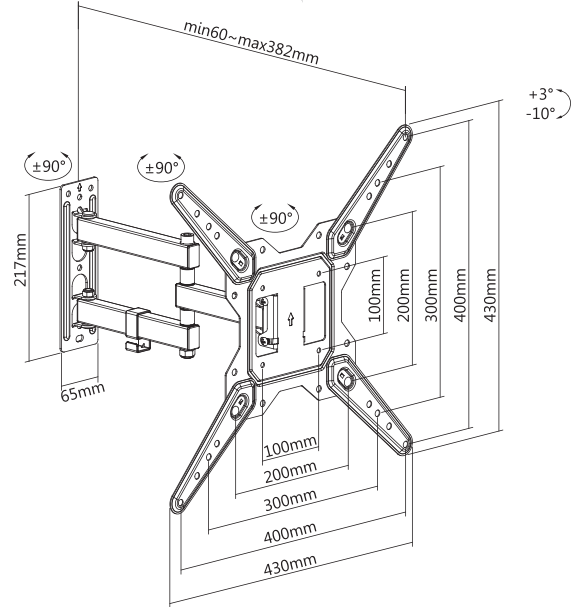

FULL MOTION **20 kg** **VESA 200x200**
 13" - 43" / 33 - 109 cm

LCD-441 FULL MOTION WALL MOUNT

Suggested Screen Size: 23" - 55" / 58 cm - 140 cm
 Rated Load: 30 kg / 66 lb
 VESA: 100x100, 100x200, 200x100, 200x200, 300x200, 400x200, 300x300, 400x300, 400x400
 Tilt: +5° to -8°
 Swivel: +90° to -90°
 Distance from the wall: 60 mm to 208 mm
 Material: Steel
 Surface Finish: Powder coating
 Color: Black
 Product Size (mm): 208 x 430 x 430
 Installation: Solid wall, Single stud
 Cable Management

FULL MOTION **30 kg** **VESA 400x400**
 23" - 55" / 58 - 140 cm

LCD-223-2 FULL MOTION WALL MOUNT

Suggested Screen Size: 13" - 43" / 33 cm - 109 cm
 Rated Load: 20 kg / 44 lb
 VESA: 75x75, 100x100, 100x200, 200x100, 200x200
 Tilt: +5° to -15°
 Swivel: +90° to -90°
 Screen rotation: +5° to -90°
 Distance from the wall: 66 mm - 370 mm
 Material: Steel
 Surface Finish: Powder coating
 Color: Black
 Product Size (mm): 370 x 227 x 227
 Installation: Solid wall, Single stud
 Cable Management

FULL MOTION **20 kg** **VESA 200x200**
 13" - 43" / 33 - 109 cm

LCD-443 FULL MOTION WALL MOUNT

Suggested Screen Size: 23"-55" / 58 cm - 140 cm
 Rated Load: 30 kg / 66 lb
 VESA: 100x100, 100x200, 200x100,
 200x200, 300x200, 400x200,
 300x300, 400x300, 400x400
 Tilt: +3° to -10°
 Swivel: +90° to -90°
 Distance from the wall: 60 mm to 382 mm
 Material: Steel
 Surface Finish: Powder coating
 Color: Black
 Product Size (mm): 382 x 430 x 430
 Installation: Solid wall, Single stud
 Cable Management