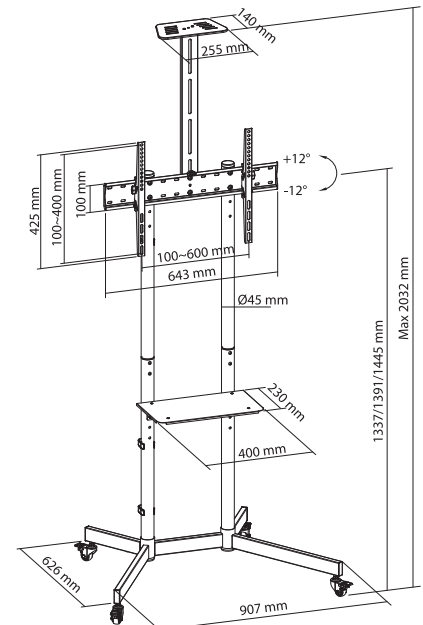

TILT 32"- 55" 35 kg VESA 400x400
 81 - 140 cm

FS-400-2 TROLLEY FLOOR LED TV STAND

Suggested Screen Size: 37" - 70" / 94 cm - 178 cm
 Rated Load: 45 kg / 99 lb
 VESA: 100x100, 200x100, 200x200,
 300x200, 400x200, 300x300,
 400x300, 400x400, 600x400
 Tilt: +12° to -12°
 Surface Finish: Powder coating
 Material: Steel, Plastic
 Color: Black
 Adjustable height:
 1337 mm / 1391 mm / 1395 / 1445 mm
 Product Size (mm): 907 x 626 x 1654
 DVD / AV Components Rack
 DVD / AV Rated Load: 5 kg / 11 lb
 Cable management
 Built-in Wheels

TILT 37"- 70" 45 kg VESA 600x400
 94 - 178 cm

FS-401-2 TROLLEY FLOOR LED TV STAND

Suggested Screen Size: 37" - 70" / 94 cm - 178 cm
 Rated Load: 45 kg / 99 lb
 VESA: 100x100, 200x100, 200x200,
 300x200, 400x200, 300x300,
 400x300, 400x400, 600x400
 Tilt: +12° to -12°
 Surface Finish: Powder coating
 Material: Steel, Plastic
 Color: Black
 Adjustable height:
 1337mm / 1391 mm / 1395 / 1445 mm
 Product Size (mm): 907 x 626 x 2032
 DVD / AV Components Rack
 DVD / AV Rated Load: 5 kg / 11 lb
 Camera/Projector Rack
 Built-in Wheels

Material: aluminum, plastic, steel
 Dimensions: 895 x 555 x 710 ~ 1160 mm
 Tabletop size: 1200 x 600~700mm
 Tabletop thickness: ≥15 mm
 Weight capacity: 50 kg
 Height Range: 710~1160 mm
 Column Size: 40x60, 45x65
 Frame Color: matte black
 Motor Quantity: 1
 Power Input: 100~240V
 Power Cord Length: 1.8 m
 Max. Speed: 15 mm/s
 Controller Type: button control panel
 Suggested Operating Temperature: -5 °C~40°C
 IP Grade: IP20