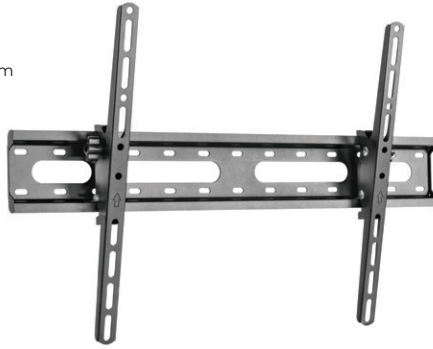

FIXED **43" - 100"** **75 kg** **VESA** **ULTRA SLIM**
 109 - 254 cm 800x600 9.5 mm from wall

PLB-3422T-2 TILTING WALL MOUNT

Suggested Screen Size: 23" - 43" / 58 cm - 109 cm
 Rated Load: 45 kg / 99 lb
 VESA: 50x50, 75x75, 100x100, 100x150, 150x100,
 100x200, 200x100, 150x150, 200x200
 Tilt: 0° to -8°
 Distance from the wall: 20 mm
 Material: Steel, Plastic
 Surface Finish: Powder coating
 Color: Black
 Product Size (mm): 20 x 265 x 220
 Installation: Solid wall

TILT 23" - 43" / 58 - 109 cm

KG 45 kg

VESA 200x200

PLB-2522T-2 TILTING WALL MOUNT

Suggested Screen Size: 23" - 43" / 58 cm - 109 cm
 Rated Load: 45 kg / 99 lb
 VESA: 75x75, 100x100, 100x150, 150x100,
 100x200, 200x100, 150x150, 200x200
 Tilt: +12° to -12°
 Distance from the wall: 53 mm
 Material: Steel, Plastic
 Surface Finish: Powder coating
 Color: Black
 Product Size (mm): 53 x 240 x 223
 Installation: Solid wall

TILT 23" - 43" / 58 - 109 cm

KG 45 kg

VESA 200x200

PLB-2544T-2 TILTING WALL MOUNT

Suggested Screen Size: 32" - 70" / 81 cm - 178 cm
 Rated Load: 45 kg / 99 lb
 VESA: 75x75, 100x100, 100x150, 150x100,
 100x200, 200x100, 150x150, 200x200,
 300x200, 400x200, 300x300, 400x300,
 400x400
 Tilt: +12° to -12°
 Distance from the wall: 53 mm
 Material: Steel, Plastic
 Surface Finish: Powder coating
 Color: Black
 Product Size (mm): 53 x 435 x 420
 Installation: Solid wall, Double stud

TILT 32" - 70" / 81 - 178 cm

KG 45 kg

VESA 400x400

PLB-2546T-2 TILTING WALL MOUNT

Suggested Screen Size: 37" - 80" / 94 cm - 203 cm
 Rated Load: 45 kg / 99 lb
 VESA: 200x200, 300x200, 400x200, 300x300,
 400x300, 400x400, 600x400
 Tilt: +12° to -12°
 Distance from the wall: 53 mm
 Material: Steel, Plastic
 Surface Finish: Powder coating
 Color: Black
 Product Size (mm): 53 x 635 x 420
 Installation: Solid wall, Double stud