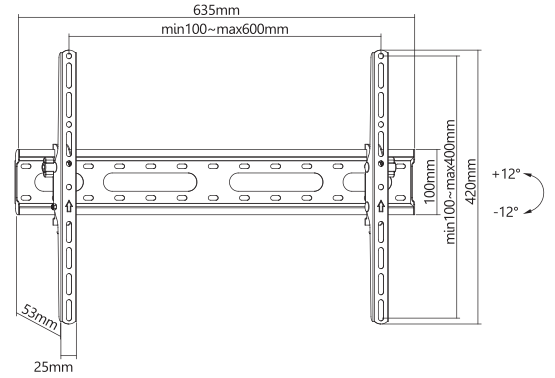

TILT 23" - 43" / 58 - 109 cm

KG 45 kg

VESA 200x200

PLB-2522T-2 TILTING WALL MOUNT

Suggested Screen Size: 23" - 43" / 58 cm - 109 cm
 Rated Load: 45 kg / 99 lb
 VESA: 75x75, 100x100, 100x150, 150x100,
 100x200, 200x100, 150x150, 200x200
 Tilt: +12° to -12°
 Distance from the wall: 53 mm
 Material: Steel, Plastic
 Surface Finish: Powder coating
 Color: Black
 Product Size (mm): 53 x 240 x 223
 Installation: Solid wall

TILT 23" - 43" / 58 - 109 cm

KG 45 kg

VESA 200x200

PLB-2544T-2 TILTING WALL MOUNT

Suggested Screen Size: 32" - 70" / 81 cm - 178 cm
 Rated Load: 45 kg / 99 lb
 VESA: 75x75, 100x100, 100x150, 150x100,
 100x200, 200x100, 150x150, 200x200,
 300x200, 400x200, 300x300, 400x300,
 400x400
 Tilt: +12° to -12°
 Distance from the wall: 53 mm
 Material: Steel, Plastic
 Surface Finish: Powder coating
 Color: Black
 Product Size (mm): 53 x 435 x 420
 Installation: Solid wall, Double stud

TILT 32" - 70" / 81 - 178 cm

KG 45 kg

VESA 400x400

PLB-2546T-2 TILTING WALL MOUNT

Suggested Screen Size: 37" - 80" / 94 cm - 203 cm
 Rated Load: 45 kg / 99 lb
 VESA: 200x200, 300x200, 400x200, 300x300,
 400x300, 400x400, 600x400
 Tilt: +12° to -12°
 Distance from the wall: 53 mm
 Material: Steel, Plastic
 Surface Finish: Powder coating
 Color: Black
 Product Size (mm): 53 x 635 x 420
 Installation: Solid wall, Double stud

37" - 80"
94 - 203 cm

45 kg

VESA
600x400

PLB-3446T-2 TILTING WALL MOUNT

Suggested Screen Size: 37" - 80" / 94 cm - 203 cm
 Rated Load: 45 kg / 99 lb
 VESA: 200x200, 300x200, 400x200, 300x300,
 400x300, 400x400, 600x400
 Tilt: 0° to -8°
 Distance from the wall: 20 mm
 Material: Steel, Plastic
 Surface Finish: Powder coating
 Color: Black
 Product Size (mm): 20 x 650 x 418
 Installation: Solid wall, Double stud