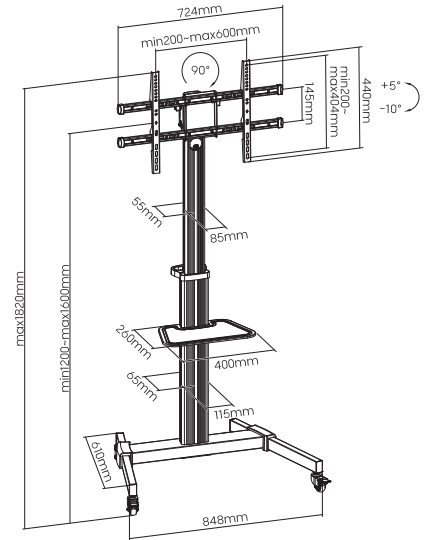

FS-444 TROLLEY FLOOR LED TV STAND

Suggested Screen Size: 37"-86" / 94 cm - 218 cm
Rated Load (Screen): 50 kg / 110 lb
VESA: 200x200, 300x200, 400x200, 300x300, 400x300, 400x400, 600x400
Tilt: +5° to -10°
Screen rotation: 0° ~ -90°
Adjustable height: 1200 mm - 1600 mm
Material: Aluminum, Steel, Plastic
Color: Grey / Black
Dimension (mm): 848 x 610 x 1420/1820
DVD / AV Components Rack
Rated Load (DVD): 5 kg / 11 lb
Cable Management
Built-in wheels