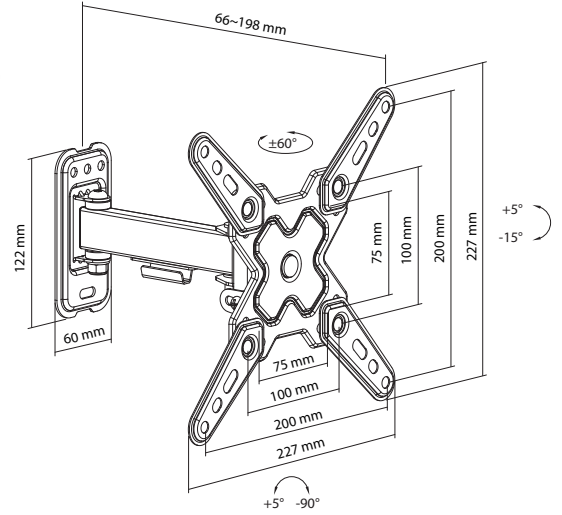

Coffee Maker **83**

Cables, Adapters
& Connectors **85**

MOUNTS

Smart design. Full comfort. SBOX wall mounts fit any screen size, support all VESA standards, and offer tilt, swivel & extend functions.

Easy install. Maximum control.

LCD-221-2 FULL MOTION WALL MOUNT

Suggested Screen Size: 13" - 43" / 33 cm - 109 cm
 Rated Load: 20 kg / 44 lb
 VESA: 75x75, 100x100, 200x100, 200x200
 Tilt: +5° to -12°
 Swivel: +60° to -60°
 Screen rotation: +5° to -90°
 Distance from the wall: 66 mm - 198 mm
 Material: Steel
 Surface Finish: Powder coating
 Color: Black
 Product Size (mm): 198 x 227 x 227
 Installation: Solid wall, Single stud