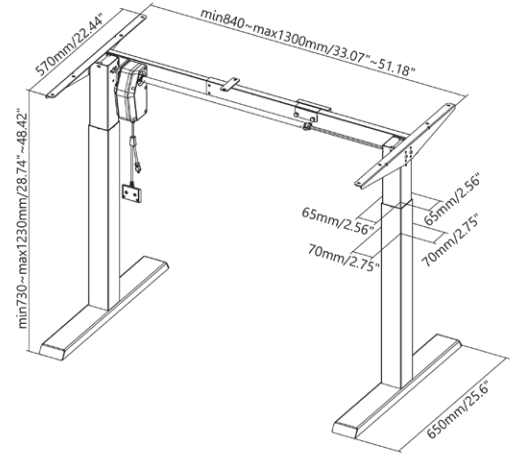

50 kg **ADJUSTABLE**
HEIGHT

3 Programmable Height Memory Presets

MD-142

1 MOTOR UP/DOWN DESK FRAME

Material: aluminum, plastic, steel
 Dimensions: 1060 x 576 x 710 ~ 1160 mm
 Tabletop size: 1100~1400 x 600~700 mm
 Tabletop thickness: ≥18 mm
 Weight capacity: 80 kg
 Height Range: 710~1160 mm
 Column Size: 40x70, 45x75
 Frame Color: matte black or matte white
 Motor Quantity: 1
 Power Input: 100~240V
 Power Cord Length: 1.8 m
 Max. Speed: 25 mm/s
 Controller Type: button control panel
 Suggested Operating Temperature: -5 °C ~40 °C
 IP Grade: IP20

80 kg **ADJUSTABLE**
HEIGHT

3 Programmable Height Memory Presets

MD-622

1 MOTOR UP/DOWN DESK FRAME

Material: Steel, Aluminum, Plastic
 Color: Black
 Tabletop Thickness: >2.5 cm (>0.98")
 Tabletop Size: (1000 - 1600) x (730 - 1230) mm
 ((33.1" - 51.2") x (25.6"x28.7" - 48.4"))
 Adjustable height: 730 - 1230 mm (28.7" - 48.4")
 Width Range: 840 - 1300 mm (33.1" - 51.2")
 Input: 100V - 240V
 Operating Temperature: -5 °C to +40 °C
 Max. rated load: 70 kg (154 lb)
 Max. Speed: 28 mm/s
 Control Type: Button control panel
 Motor Qty: 1
 IP Grade: 20

KG
70 kg **ADJUSTABLE**
 HEIGHT

MD-722

1 MOTOR UP/DOWN DESK FRAME

Material: aluminum, plastic, steel
 Dimensions: 1060 x 576 x 710~1160mm
 Tabletop size: (1100~1400) x (600~700)mm
 Tabletop Thickness: >1.8 cm (>0.71")
 Weight capacity: 80 kg
 Height Range: 710~1160 mm
 Column Size: 70 x 40, 75 x 45
 Frame Color: matte black
 Motor Quantity: 1
 Power Input: 100~240V
 Power Cord Length: 1.8 m
 Max. Speed: 25 mm/s
 Controller Type: button control panel
 Suggested Operating Temperature: -5 °C ~ 40 °C
 IP Grade: IP20