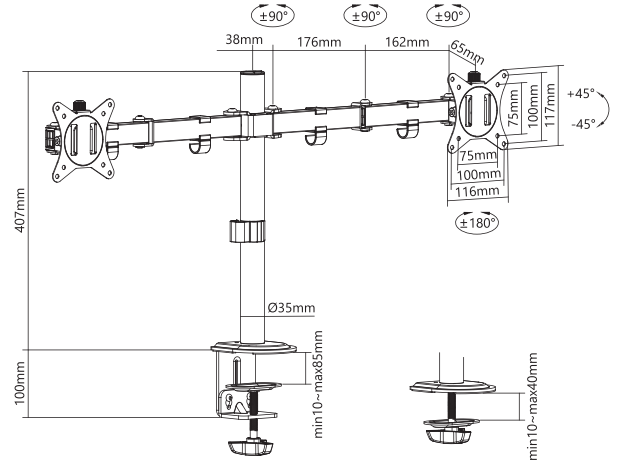

**SLOPE
CEILINGS**

CPLB-M0748 MOTORISED FULL MOTION CEILING MOUNT

Fit Screen Size: 43"-86"
Weight Capacity: 45 kg / 99 lb
Max. Mounting Hole: 800x400
Tilt Range: 0~-80°
Screen Level: +2°~-2°
Profile: 130 mm
Material: Steel, Plastic, Aluminum
Surface Finish: Powder Coating
Color: Matte Black
Dimensions: 771 x 864 x 496 mm
Cable Management: Yes
Power Supply:
Input: AC 100~240V, 50/60Hz;
Output: DC 29V, 1A
Power Cord Length: 1.8 m
Controller Type: Application Control,
Radio Frequency (RF) Remote
Installation: Ceiling / Sloped ceiling

**FULL
MOTION**

43"- 86"
109 - 218 cm

KG
45 kg

VESA
800x400

**SLOPE
CEILINGS**

EL. MOTOR

LCD-351/1-2 FULL MOTION DESK MOUNT

Suggested Screen Size: 17" - 32" / 43 cm - 81 cm
 Rated Load: 9 kg / 19.8 lb
 VESA: 75x75, 100x100
 Tilt: +45° to -45°
 Swivel: +90° to -90°
 Rotation: +180° to -180°
 Portrait to Landscape orientation
 Height: 407 mm (Max)
 Arm extension: 200 mm
 Surface Finish: Powder coating
 Material: Steel, Plastic
 Color: Black
 Screen Qty: 1
 Product Size (mm): 116 x 308 x 561
 Cable management

FULL MOTION **17" - 32"** **9 kg** **VESA** **100x100**
 43 - 81 cm

LCD-352/2-2 FULL MOTION DESK MOUNT

Suggested Screen Size: 17" - 32" / 43 cm - 81 cm
 Rated Load: 2 x 9 kg / 2 x 19.8 lb
 (18 kg / 39.6 lb Total)
 VESA: 75x75, 100x100
 Tilt: +45° to -45°
 Swivel: +90° to -90°
 Rotation: +180° to -180°
 Portrait to Landscape orientation
 Height: 407 mm (Max)
 Arm extension: 376 mm
 Surface Finish: Powder coating
 Material: Steel, Plastic
 Color: Black
 Screen Qty: 2
 Product Size (mm): 869 x 112 x 561
 Cable management