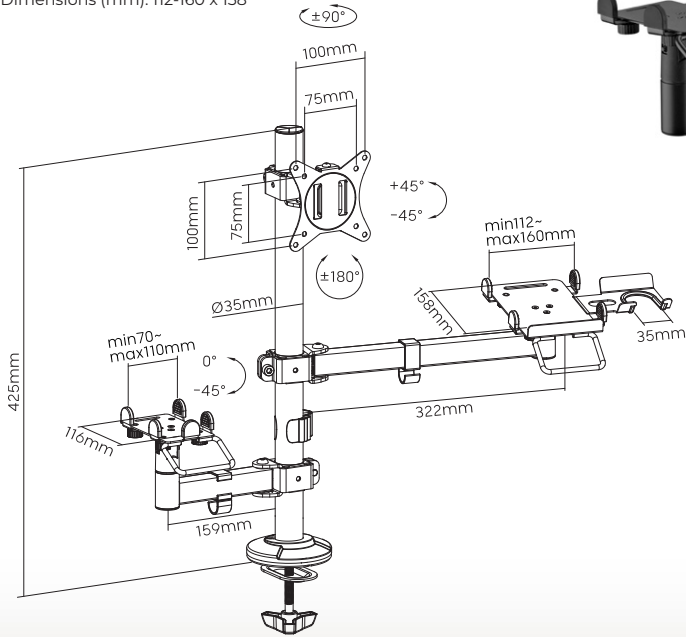

Installable POS Machine: Universal
 Panel Dimensions:
 166 mm x (70 mm - 110 mm)
 Tilt: +45° ~ -45°
 Swivel: +180° ~ -180°
 Profile: 175 mm

PTM-02S

UNIVERSAL MOUNT FOR POS / MONITOR & PRINTER

Screen size: 17" - 32" / 43 - 81 cm screen

Weight capacity: 9 kg / 19.8 lb

VESA: 75x75, 100x100

Tilt: +45° ~ -45°

Swivel: +90° ~ -90°

Screen rotation: +180° ~ -180°

Material: Steel, Aluminum, Plastic

POS Dimensions (mm): 70-110 x 116

POS Printer Dimensions (mm): 112-160 x 158

MANUAL PROJECTOR SCREENS

PSM-100-2

Diagonal: 100"/ 254 cm
 Viewing size: 180 x 180 cm
 Picture formats: 16:9, 4:3, 1:1
 Screen thickness: 0.4 mm +/-2%
 Black edge - top: 5 cm
 Black edge - bottom: 4 cm
 Black edge - side: 3 cm
 Gain: 1:1
 Viewing angle: 160 Degrees
 Case color: Matte white
 Case material: Steel