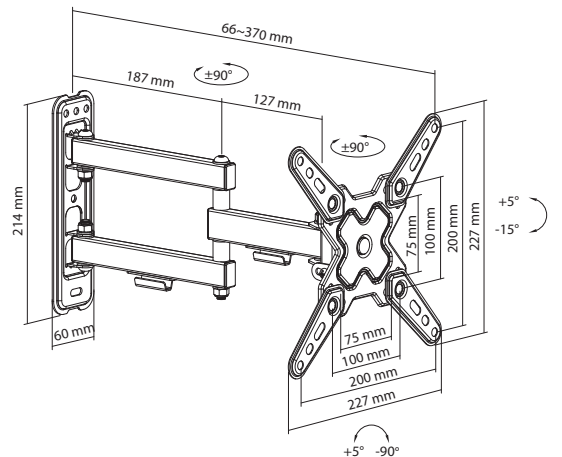

FULL MOTION **20 kg** **VESA 200x200**
 13" - 43" / 33 - 109 cm

LCD-441 FULL MOTION WALL MOUNT

Suggested Screen Size: 23" - 55" / 58 cm - 140 cm
 Rated Load: 30 kg / 66 lb
 VESA: 100x100, 100x200, 200x100, 200x200, 300x200, 400x200, 300x300, 400x300, 400x400
 Tilt: +5° to -8°
 Swivel: +90° to -90°
 Distance from the wall: 60 mm to 208 mm
 Material: Steel
 Surface Finish: Powder coating
 Color: Black
 Product Size (mm): 208 x 430 x 430
 Installation: Solid wall, Single stud
 Cable Management

FULL MOTION **30 kg** **VESA 400x400**
 23" - 55" / 58 - 140 cm

LCD-223-2 FULL MOTION WALL MOUNT

Suggested Screen Size: 13" - 43" / 33 cm - 109 cm
 Rated Load: 20 kg / 44 lb
 VESA: 75x75, 100x100, 100x200, 200x100, 200x200
 Tilt: +5° to -15°
 Swivel: +90° to -90°
 Screen rotation: +5° to -90°
 Distance from the wall: 66 mm - 370 mm
 Material: Steel
 Surface Finish: Powder coating
 Color: Black
 Product Size (mm): 370 x 227 x 227
 Installation: Solid wall, Single stud
 Cable Management