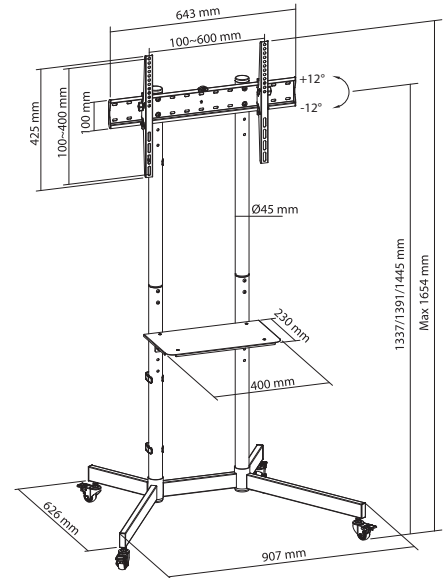

TILT

37" - 70"
94 - 178 cm

35 kg

VESA
600x400

FS-224-2 TROLLEY FLOOR LED TV STAND

Suggested Screen Size: 32" - 55" / 81 cm - 140 cm
 Rated Load: 35 kg / 77 lb
 VESA: 100x100, 200x100, 200x200, 300x200,
 400x200, 300x300, 400x300, 400x400
 Tilt: +5° to -12°
 Surface Finish: Powder coating
 Material: Steel, Plastic
 Color: Black
 Adjustable height:
 1030 mm / 1110 mm / 1190 mm / 1270 mm /
 1350 mm / 1430 mm
 Product Size (mm): 720 x 607 x 1643
 DVD / AV Components Rack
 DVD / AV Rated Load: 5 kg / 11 lb
 Cable management
 Built-in Wheels

TILT 32"- 55" 35 kg VESA 400x400
 81 - 140 cm

FS-400-2 TROLLEY FLOOR LED TV STAND

Suggested Screen Size: 37" - 70" / 94 cm - 178 cm
 Rated Load: 45 kg / 99 lb
 VESA: 100x100, 200x100, 200x200,
 300x200, 400x200, 300x300,
 400x300, 400x400, 600x400
 Tilt: +12° to -12°
 Surface Finish: Powder coating
 Material: Steel, Plastic
 Color: Black
 Adjustable height:
 1337 mm / 1391 mm / 1395 / 1445 mm
 Product Size (mm): 907 x 626 x 1654
 DVD / AV Components Rack
 DVD / AV Rated Load: 5 kg / 11 lb
 Cable management
 Built-in Wheels

Material: aluminum, plastic, steel
 Dimensions: 895 x 555 x 710 ~ 1160 mm
 Tabletop size: 1200 x 600~700mm
 Tabletop thickness: ≥15 mm
 Weight capacity: 50 kg
 Height Range: 710~1160 mm
 Column Size: 40x60, 45x65
 Frame Color: matte black
 Motor Quantity: 1
 Power Input: 100~240V
 Power Cord Length: 1.8 m
 Max. Speed: 15 mm/s
 Controller Type: button control panel
 Suggested Operating Temperature: -5 °C~40°C
 IP Grade: IP20