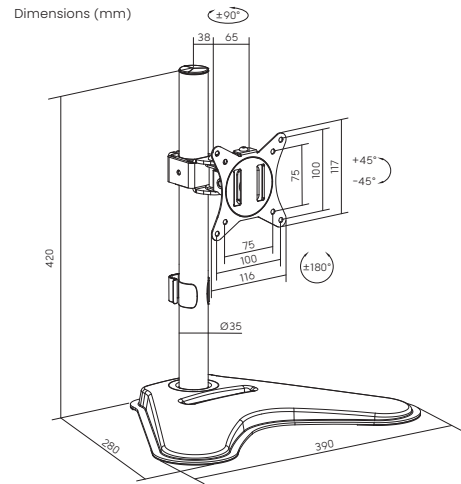

LCD-F012-2 FREESTANDING MOUNT FOR 1 MONITOR

Suggested Screen Size: 17" - 32" / 43 cm - 81 cm
Rated Load: 9 kg / 19.8 lb
VESA: 75x75, 100x100
Tilt: 45° to -45°
Swivel: 90° to -90°
Rotation: 180° to -180°
Surface Finish: Powder coating
Material: Steel, Plastic
Color: Black
Screen Qty: 1
Product Size (mm): 390 x 280 x 454
Cable management