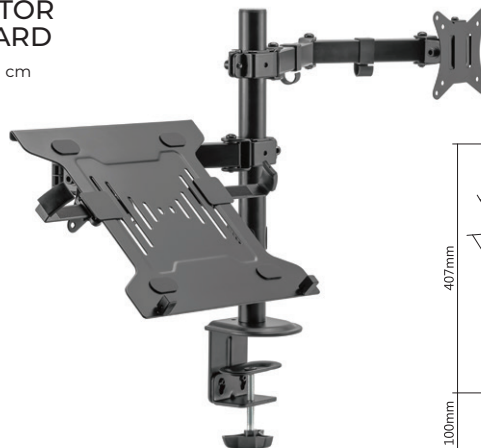

FULL MOTION **17"- 32"** **4x9 kg** **VESA**
 43 - 81 cm 100x100

LCD-352/6-2 FULL MOTION DESK MOUNT

Suggested Screen Size: 17" - 32" / 43 cm - 81 cm
 Rated Load: 6 x 7 kg / 6 x 15.4 lb (42 kg / 92.6 lb Total)
 VESA: 75x75, 100x100
 Tilt: +45° to -45°
 Swivel: +15° to -15°
 Rotation: +180° to -180°
 Arm extension: 756 mm
 Height: 860 mm (Max)
 Surface Finish: Powder coating
 Material: Steel, Plastic, Aluminum
 Color: Black
 Screen Qty: 6
 Product Size (mm): 1626 x 200 x 990
 Cable management

FULL MOTION **17"- 32"** **6x7 kg** **VESA**
 43 - 81 cm 100x100

LCD-LM01-2 DESK MOUNT FOR MONITOR AND LAPTOP OR KEYBOARD

Suggested Screen Size: 17" - 32" / 43 cm - 81 cm
 Rated Load: 13 kg / 28.6 lb
 VESA: 75x75, 100x100
 Tilt: +45° to -45°
 Swivel: +90 to -90°
 Rotation: +180 to -180°
 Surface Finish: Powder coating
 Material: Steel
 Color: Black
 Product Size (mm): 959 x 319 x 561
 Cable management
 Detachable laptop / keyboard panel
 Installation: Clamp + Grommet