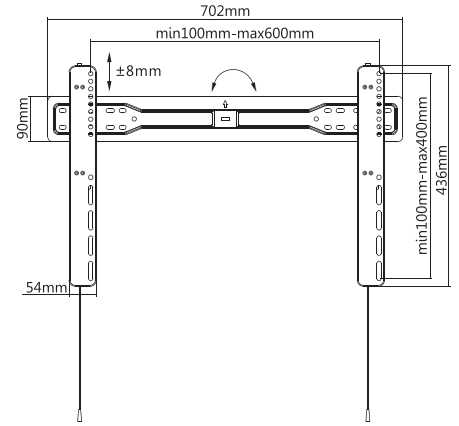

Material: Steel, Plastic

Surface Finish: Powder coating

Color: Black

Product Size (mm): 20 x 650 x 418

Installation: Solid wall, Double stud

FIXED **37" - 80"**
94 - 203 cm

45 kg

VESA
600x400

ULTRA SLIM
20 mm from wall

PLB-7369F FIXED WALL MOUNT

Suggested Screen Size: 60" - 120" / 152 cm - 305 cm

Rated Load: 120 kg / 264.5 lb

VESA: 50x50, 75x75, 100x100, 100x150, 150x100,
100x200, 200x100, 150x150, 200x200, 200x300,
300x200, 200x400, 400x200, 300x300, 300x400,
400x300, 600x200, 400x400, 600x300, 400x600,
600x400, 700x400, 800x400, 600x600, 800x500,
800x600, 900x600

Distance from the wall: 35 mm

Material: Steel

Surface Finish: Powder coating

Color: Black

Product Size (mm): 35 x 1005 x 625

Installation: Solid wall, Double stud

FIXED **60" - 120"**
152 - 305 cm

120 kg

VESA
900x600

PLB-5746F FIXED WALL MOUNT

Suggested Screen Size: 37" - 70" / 94 cm - 178 cm
 Rated Load: 35 kg / 77 lb
 VESA: 200x200, 300x200, 300x300, 400x200,
 400x300, 400x400, 600x400
 Distance from the wall: 18 mm
 Material: Steel, Plastic
 Surface Finish: Powder coating
 Color: Black
 Product Size (mm): 30 x 702 x 440
 Installation: Solid wall, Double stud