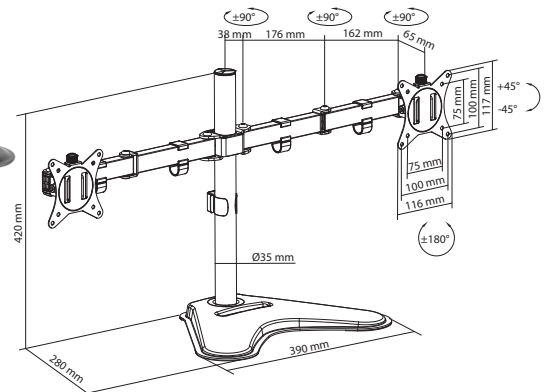

FULL MOTION 17" - 32" 2x 2-9 kg VESA 100x100 GAS SPRING

LCD-C49 GAS SPRING DESKTOP MOUNT FOR 1 XL MONITOR

Suggested Screen Size: 17" - 49" / 43 cm - 124 cm
 Rated Load: 2 - 20 kg / 4.4 - 44 lb (Adjustable)
 VESA: 75x75, 100x100
 Tilt: 50° to -20°
 Swivel: 90° to -90°
 Rotation: 180° to -180°
 Arm extension: 545 mm
 Surface Finish: Powder coating
 Material: Steel, Aluminum, Plastic
 Color: Black
 Screen Qty: 1
 Product Size (mm): 134 x 625 x 663
 Cable management
 Installation: Clamp + Grommet

FULL MOTION 17" - 49" 2-20 kg VESA 100x100 GAS SPRING

LCD-F012-2 FREESTANDING MOUNT FOR 1 MONITOR

Suggested Screen Size: 17" - 32" / 43 cm - 81 cm
 Rated Load: 9 kg / 19.8 lb
 VESA: 75x75, 100x100
 Tilt: 45° to -45°
 Swivel: 90° to -90°
 Rotation: 180° to -180°
 Surface Finish: Powder coating
 Material: Steel, Plastic
 Color: Black
 Screen Qty: 1
 Product Size (mm): 390 x 280 x 454
 Cable management

LCD-F024-2 FREESTANDING MOUNT FOR 2 MONITORS

Suggested Screen Size: 17" - 32" / 43 cm - 81 cm
 Rated Load: 2 x 9 kg / 2 x 19.8 lb (18 kg / 39.6 lb Total)
 VESA: 75x75, 100x100
 Tilt: 45° to -45°
 Swivel: 90° to -90°
 Rotation: 180° to -180°
 Arm extension: 376 mm
 Height: 420 mm (Max)
 Surface Finish: Powder coating
 Material: Steel, Plastic
 Color: Black
 Screen Qty: 2
 Product Size (mm): 869 x 280 x 454
 Cable management