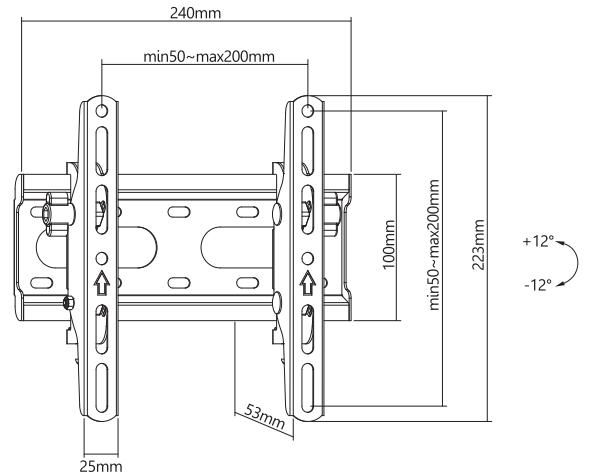

FIXED **37" - 80"** **45 kg** **VESA** **ULTRA SLIM**
 94 - 203 cm 600x400 27 mm from wall

PLB-1948 FIXED WALL MOUNT

Suggested Screen Size: 43" - 100" / 109 cm - 254 cm
 Rated Load: 75 kg / 165 lb
 VESA: 200x200, 300x200, 400x200, 300x300, 400x300,
 400x400, 600x400, 800x400, 800x600
 Distance from the wall: 9.5 mm
 Material: Aluminum, Steel, Plastic
 Surface Finish: Powder coating
 Color: Black
 Product Size (mm): 930 x 250 x 9.5
 Installation: Solid wall, Double stud

FIXED **43" - 100"** **75 kg** **VESA** **ULTRA SLIM**
 109 - 254 cm 800x600 9.5 mm from wall

PLB-3422T-2 TILTING WALL MOUNT

Suggested Screen Size: 23" - 43" / 58 cm - 109 cm
 Rated Load: 45 kg / 99 lb
 VESA: 50x50, 75x75, 100x100, 100x150, 150x100,
 100x200, 200x100, 150x150, 200x200
 Tilt: 0° to -8°
 Distance from the wall: 20 mm
 Material: Steel, Plastic
 Surface Finish: Powder coating
 Color: Black
 Product Size (mm): 20 x 265 x 220
 Installation: Solid wall

TILT 23" - 43" / 58 - 109 cm

KG 45 kg

VESA 200x200

PLB-2522T-2 TILTING WALL MOUNT

Suggested Screen Size: 23" - 43" / 58 cm - 109 cm
 Rated Load: 45 kg / 99 lb
 VESA: 75x75, 100x100, 100x150, 150x100,
 100x200, 200x100, 150x150, 200x200
 Tilt: +12° to -12°
 Distance from the wall: 53 mm
 Material: Steel, Plastic
 Surface Finish: Powder coating
 Color: Black
 Product Size (mm): 53 x 240 x 223
 Installation: Solid wall

TILT 23" - 43" / 58 - 109 cm

KG 45 kg

VESA 200x200

PLB-2544T-2 TILTING WALL MOUNT

Suggested Screen Size: 32" - 70" / 81 cm - 178 cm
 Rated Load: 45 kg / 99 lb
 VESA: 75x75, 100x100, 100x150, 150x100,
 100x200, 200x100, 150x150, 200x200,
 300x200, 400x200, 300x300, 400x300,
 400x400
 Tilt: +12° to -12°
 Distance from the wall: 53 mm
 Material: Steel, Plastic
 Surface Finish: Powder coating
 Color: Black
 Product Size (mm): 53 x 435 x 420
 Installation: Solid wall, Double stud