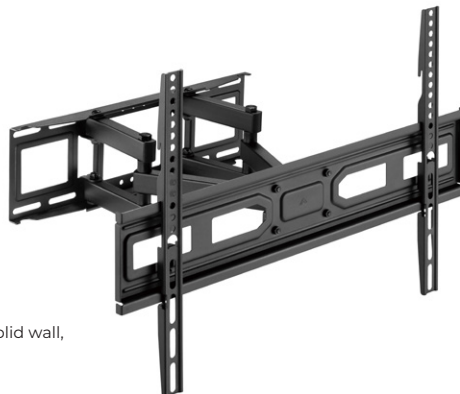

43" - 100"
109 - 254 cm

75 kg

VESA
900x600

PLB-5948T-2 TILTING WALL MOUNT

Suggested Screen Size: 43" - 95" / 109 cm - 241 cm
 Rated Load: 75 kg / 165 lb
 VESA: 200x200, 300x200, 300x300, 400x200, 400x300, 400x400, 600x400, 800x400
 Tilt: 0° to -8°
 Distance from the wall: 42 mm
 Material: Steel
 Surface Finish: Powder coating
 Color: Black
 Product Size (mm): 886 x 426 x 42
 Installation: Solid wall, Double stud

43" - 95"
109 - 241 cm

75 kg

VESA
800x400

PLB-3644-2 FULL MOTION WALL MOUNT

Suggested Screen Size: 32" - 55" / 81 cm - 140 cm
 Rated Load: 35 kg / 77 lb
 VESA: 100x100, 100x150, 150x100, 100x200, 200x100, 150x150, 200x200, 300x200, 400x200, 300x300, 400x300, 400x400
 Tilt: +3° to -15°
 Swivel: +90° to -90°
 Level Adjustment: +3° to -3°
 Distance from the wall: 63 mm - 358 mm
 Material: Steel, Plastic
 Surface Finish: Powder coating
 Color: Black
 Product Size (mm): 358 x 440 x 420
 Installation: Solid wall, Double stud
 Cable Management

32" - 55"
81 - 140 cm

35 kg

VESA
400x400

PLB-3646-2 FULL MOTION WALL MOUNT

Suggested Screen Size: 37" - 80" / 94 cm - 203 cm
 Rated Load: 40 kg / 88 lb
 VESA: 100x100, 100x150, 150x100, 100x200, 200x100, 150x150, 200x200, 300x200, 400x200, 300x300, 400x300, 600x200, 400x400, 600x300, 600x400
 Tilt: +3° to -15°
 Swivel: +60° to -60°
 Level Adjustment: +3° to -3°
 Distance from the wall: 67 mm - 355 mm
 Material: Steel, Plastic
 Surface Finish: Powder coating
 Color: Black
 Product Size (mm): 355 x 640 x 420
 Installation: Solid wall, Double stud
 Cable Management