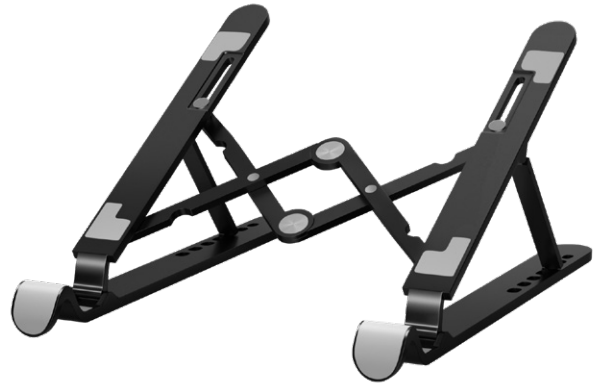

CP-08 NOTEBOOK COOLING PAD

For 15.6" notebook
Material: plastic
Weight: 165 g
Dimensions: 185 x 260 mm
7 different height adjustments
Angle: 15° - 45°