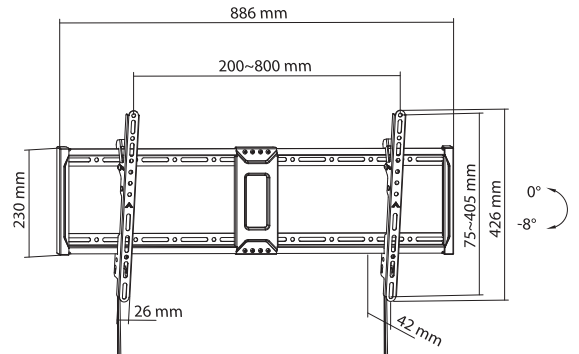

TILT 32" - 70" / 81 - 178 cm

KG 45 kg

VESA 400x400

PLB-2546T-2 TILTING WALL MOUNT

Suggested Screen Size: 37" - 80" / 94 cm - 203 cm
 Rated Load: 45 kg / 99 lb
 VESA: 200x200, 300x200, 400x200, 300x300,
 400x300, 400x400, 600x400
 Tilt: +12° to -12°
 Distance from the wall: 53 mm
 Material: Steel, Plastic
 Surface Finish: Powder coating
 Color: Black
 Product Size (mm): 53 x 635 x 420
 Installation: Solid wall, Double stud

37" - 80"
94 - 203 cm

45 kg

VESA
600x400

PLB-3446T-2 TILTING WALL MOUNT

Suggested Screen Size: 37" - 80" / 94 cm - 203 cm
 Rated Load: 45 kg / 99 lb
 VESA: 200x200, 300x200, 400x200, 300x300,
 400x300, 400x400, 600x400
 Tilt: 0° to -8°
 Distance from the wall: 20 mm
 Material: Steel, Plastic
 Surface Finish: Powder coating
 Color: Black
 Product Size (mm): 20 x 650 x 418
 Installation: Solid wall, Double stud

37" - 80"
94 - 203 cm

45 kg

VESA
600x400

ULTRA SLIM
20 mm from wall

PLB-4269T-2 TILTING WALL MOUNT

Suggested Screen Size: 43" - 100" / 109 cm - 254 cm
 Rated Load: 75 kg / 165 lb
 VESA: 200x200, 300x200, 400x200, 300x300,
 400x300, 400x400, 600x400, 600x600,
 800x600, 900x600
 Tilt: +5° to -10°
 Distance from the wall: 85 mm
 Material: Steel
 Surface Finish: Powder coating
 Color: Black
 Product Size (mm): 938 x 625 x 85
 Installation: Solid wall, Double stud

43" - 100"
109 - 254 cm

75 kg

VESA
900x600

PLB-5948T-2 TILTING WALL MOUNT

Suggested Screen Size: 43" - 95" / 109 cm - 241 cm
 Rated Load: 75 kg / 165 lb
 VESA: 200x200, 300x200, 300x300, 400x200, 400x300, 400x400, 600x400, 800x400
 Tilt: 0° to -8°
 Distance from the wall: 42 mm
 Material: Steel
 Surface Finish: Powder coating
 Color: Black
 Product Size (mm): 886 x 426 x 42
 Installation: Solid wall, Double stud