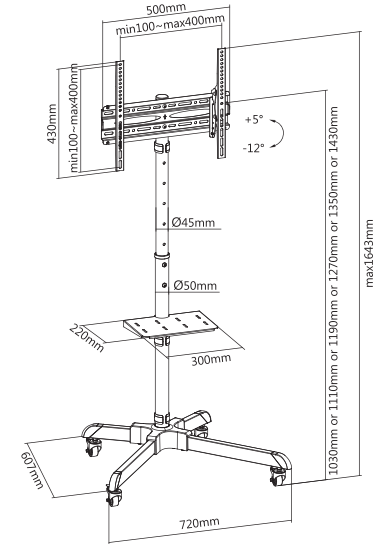

TILT

37" - 70"
94 - 178 cm

35 kg

VESA
600x400

FS-224-2 TROLLEY FLOOR LED TV STAND

Suggested Screen Size: 32" - 55" / 81 cm - 140 cm
 Rated Load: 35 kg / 77 lb
 VESA: 100x100, 200x100, 200x200, 300x200,
 400x200, 300x300, 400x300, 400x400
 Tilt: +5° to -12°
 Surface Finish: Powder coating
 Material: Steel, Plastic
 Color: Black
 Adjustable height:
 1030 mm / 1110 mm / 1190 mm / 1270 mm /
 1350 mm / 1430 mm
 Product Size (mm): 720 x 607 x 1643
 DVD / AV Components Rack
 DVD / AV Rated Load: 5 kg / 11 lb
 Cable management
 Built-in Wheels

TILT 32"- 55" 35 kg VESA 400x400
 81 - 140 cm

FS-400-2 TROLLEY FLOOR LED TV STAND

Suggested Screen Size: 37" - 70" / 94 cm - 178 cm
 Rated Load: 45 kg / 99 lb
 VESA: 100x100, 200x100, 200x200,
 300x200, 400x200, 300x300,
 400x300, 400x400, 600x400
 Tilt: +12° to -12°
 Surface Finish: Powder coating
 Material: Steel, Plastic
 Color: Black
 Adjustable height:
 1337 mm / 1391 mm / 1395 / 1445 mm
 Product Size (mm): 907 x 626 x 1654
 DVD / AV Components Rack
 DVD / AV Rated Load: 5 kg / 11 lb
 Cable management
 Built-in Wheels

Material: aluminum, plastic, steel
 Dimensions: 895 x 555 x 710 ~ 1160 mm
 Tabletop size: 1200 x 600~700mm
 Tabletop thickness: ≥15 mm
 Weight capacity: 50 kg
 Height Range: 710~1160 mm
 Column Size: 40x60, 45x65
 Frame Color: matte black
 Motor Quantity: 1
 Power Input: 100~240V
 Power Cord Length: 1.8 m
 Max. Speed: 15 mm/s
 Controller Type: button control panel
 Suggested Operating Temperature: -5 °C~40°C
 IP Grade: IP20