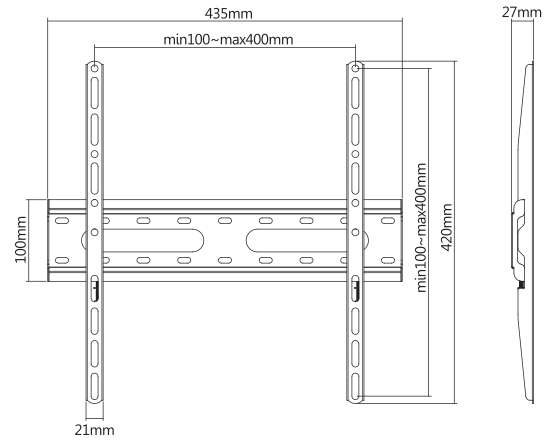

FIXED **45 kg** **VESA** 200x200

23" - 43"
58 - 109 cm

PLB-2544F-2 FIXED WALL MOUNT

Suggested Screen Size: 32" - 70" / 81 cm - 178 cm

Rated Load: 45 kg / 99 lb

VESA: 75x75, 100x100, 100x150, 150x100,
100x200, 200x100, 150x150, 200x200,
300x200, 400x200, 300x300, 400x300,
400x400

Distance from the wall: 27 mm

Material: Steel

Surface Finish: Powder coating

Color: Black

Product Size (mm): 435 x 420 x 27

Installation: Solid wall, Double stud

FIXED **32" - 70"**
81 - 178 cm

45 kg

VESA
400x400

PLB-2264F-2 FIXED WALL MOUNT

Suggested Screen Size: 37" - 80" / 94 cm - 203 cm

Rated Load: 45 kg / 99 lb

VESA: 200x200, 300x200, 400x200, 300x300,
400x300, 400x400, 600x400

Distance from the wall: 20 mm

Material: Steel, Plastic

Surface Finish: Powder coating

Color: Black

Product Size (mm): 20 x 650 x 418

Installation: Solid wall, Double stud

FIXED **37" - 80"**
94 - 203 cm

45 kg

VESA
600x400