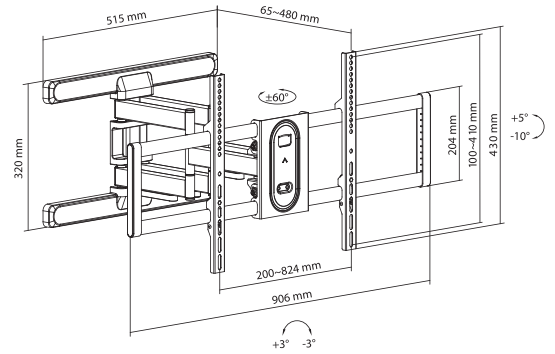

FULL MOTION **43"- 100"** **120 kg** **VESA**
 109 - 254 cm 800x400

PLB-3769 FULL MOTION WALL MOUNT

Suggested Screen Size: 60" - 100" / 152 cm - 254 cm
 Rated Load: 80 kg / 176 lb
 VESA: 200x200, 400x200, 300x300, 400x400,
 600x400, 800x400, 800x600, 900x600
 Tilt: +5° to -15°
 Swivel: +45° to -45°
 Level Adjustment: +3° to -3°
 Distance from the wall: 70 mm - 625 mm
 Material: Steel, Aluminum, Plastic
 Surface Finish: Powder coating
 Color: Black
 Product Size (mm): 625 x 1050 x 630
 Installation: Solid wall, Double stud
 Cable Management

FULL MOTION **60"- 100"** **80 kg** **VESA**
 152 - 254 cm 900x600

PLB-61486 FULL MOTION WALL MOUNT

Suggested Screen Size: 43" - 90" / 109 cm - 229 cm
 Rated Load: 60 kg / 132 lb
 VESA: 300x200, 300x300, 400x200, 400x300,
 400x400, 600x400, 800x400
 Tilt: +3° to -15°
 Swivel: +60° to -60°
 Level Adjustment: +3° to -3°
 Distance from the wall: 77 mm - 428 mm
 Material: Steel, Plastic, ABS
 Surface Finish: Powder coating
 Color: Black
 Product Size (mm): 428 x 840 x 425
 Installation: Solid wall, Double stud
 Cable Management

FULL MOTION **43"- 90"** **60 kg** **VESA**
 109 - 229 cm 800x400

PLB-8148 FULL MOTION WALL MOUNT

Suggested Screen Size: 43" - 100" / 109 cm - 254 cm
 Rated Load: 60 kg / 132 lb
 VESA: 200x200, 300x200, 400x200, 300x300, 400x300, 400x400, 600x400, 800x400
 Tilt: +5° to -10°
 Swivel: +60° to -60°
 Level Adjustment: +3° to -3°
 Distance from the wall: 65 mm - 480 mm
 Material: Steel, Plastic
 Surface Finish: Powder coating
 Color: Black
 Product Size (mm): 480 x 906 x 403
 Installation: Solid wall, Double stud
 Cable Management