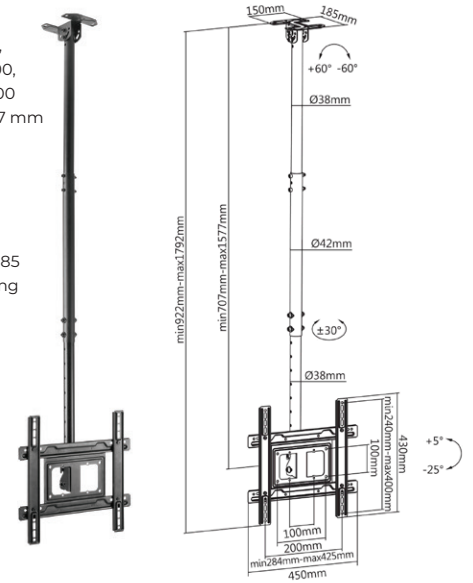

VESA: 200x200, 200x300, 300x200, 200x400,
400x200, 300x300, 300x400, 400x300,
400x400

Distance from the wall: 22 mm

Material: Steel

Surface Finish: Powder coating

Color: Black

Product Size (mm): 445 x 420 x 22

Installation: Solid wall, Double stud

CPLB-28S FULL MOTION CEILING MOUNT

Suggested Screen Size:
23" - 43" / 58 cm - 109 cm
Rated Load: 30 kg / 66 lb
VESA: 75x75, 100x100,
200x100, 200x200
Adjustable height:
608 mm - 858 mm
Tilt: +20° to -20°
Rotation: +90° to -90°
Surface Finish:
Powder coating
Material: Steel
Color: Black
Product Size (mm):
138 x 160 x 968
Installation: Ceiling
Cable management

CPLB-9441 FULL MOTION MOUNT FOR SLOPED CEILINGS

Suggested Screen Size:
32" - 70" / 81 cm - 178 cm
Rated Load: 50 kg / 110 lb
VESA: 100x100, 100x200, 200x100,
200x200, 300x200, 400x200,
300x300, 400x300, 400x400
Adjustable height: 707 mm - 1577 mm
Tilt: 5° to -25°
Rotation: 30° to -30°
Surface Finish: Powder coating
Material: Steel, Plastic
Color: Black
Product Size (mm): 1792 x 450 x 185
Installation: Ceiling / Sloped ceiling
(+60° to -60° angle)
Cable management