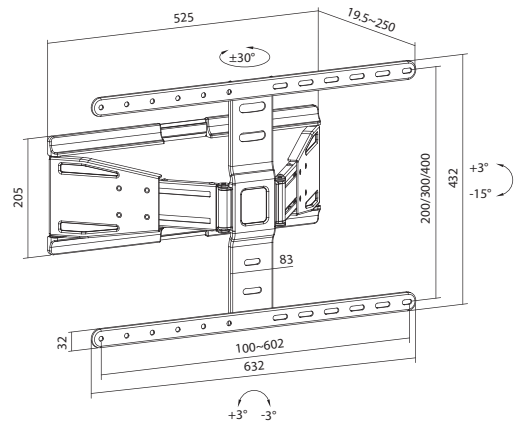

FULL MOTION **60"- 100"** **80 kg** **VESA**
 152 - 254 cm 900x600

PLB-61486 FULL MOTION WALL MOUNT

Suggested Screen Size: 43" - 90" / 109 cm - 229 cm
 Rated Load: 60 kg / 132 lb
 VESA: 300x200, 300x300, 400x200, 400x300,
 400x400, 600x400, 800x400
 Tilt: +3° to -15°
 Swivel: +60° to -60°
 Level Adjustment: +3° to -3°
 Distance from the wall: 77 mm - 428 mm
 Material: Steel, Plastic, ABS
 Surface Finish: Powder coating
 Color: Black
 Product Size (mm): 428 x 840 x 425
 Installation: Solid wall, Double stud
 Cable Management

FULL MOTION **43"- 90"** **60 kg** **VESA**
 109 - 229 cm 800x400

PLB-8148 FULL MOTION WALL MOUNT

Suggested Screen Size: 43" - 100" / 109 cm - 254 cm
 Rated Load: 60 kg / 132 lb
 VESA: 200x200, 300x200, 400x200, 300x300, 400x300, 400x400, 600x400, 800x400
 Tilt: +5° to -10°
 Swivel: +60° to -60°
 Level Adjustment: +3° to -3°
 Distance from the wall: 65 mm - 480 mm
 Material: Steel, Plastic
 Surface Finish: Powder coating
 Color: Black
 Product Size (mm): 480 x 906 x 403
 Installation: Solid wall, Double stud
 Cable Management

FULL MOTION **43"- 100"** **60 kg** **VESA** **800x400**

109 - 254 cm

PLB-79464 FULL MOTION WALL MOUNT

Suggested Screen Size: 43" - 90" / 109 cm - 229 cm
 Rated Load: 50 kg / 110 lb
 VESA: 200x200, 200x300, 300x200, 200x400, 400x200, 300x300, 300x400, 400x300, 600x200, 400x400, 600x300, 600x400
 Tilt: +3° to -15°
 Swivel: +30° to -30°
 Level Adjustment: +3° to -3°
 Distance from the wall: 19.5 mm - 250 mm
 Material: Steel, Plastic
 Surface Finish: Powder coating
 Color: Black
 Product Size (mm): 250 x 632 x 432
 Installation: Solid wall, Double stud
 Cable Management