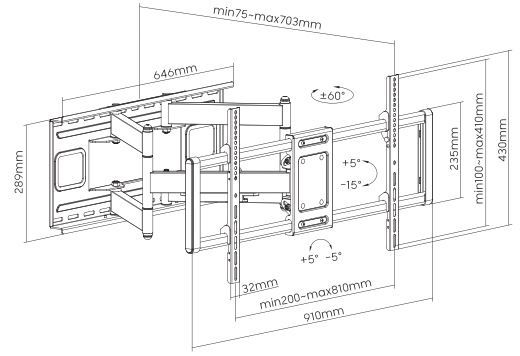

FIXED **37"- 70"** **70 kg** **VESA** **LOCK**

94 - 178 cm 800x400

LVW13-46T VIDEO WALL MOUNT

Suggested Screen Size: 45" - 70" / 114 cm - 178 cm
 Rated Load: 70 kg / 154 lb
 VESA: 200x200, 300x200, 400x200, 300x300, 400x300, 400x400, 600x400
 Tilt: +2° to -3°
 Distance from the wall: 120 mm - 325mm
 Material: Steel, Plastic
 Surface Finish: Powder coating
 Color: Black
 Product Size (mm): 640 x 120-325 x 544
 Installation: Solid wall
 Safety: Security key lock against theft
 (Key lock not included)

TILT **45"- 70"** **70 kg** **VESA** **LOCK**

114 - 178 cm 600x400

PLB-6546T-2 TILTING WALL MOUNT

Suggested Screen Size: 37" - 80" / 94 cm - 203 cm
 Rated Load: 75 kg / 165 lb
 VESA: 200x200, 200x300, 300x200, 200x400, 400x200, 300x300, 300x400, 400x300, 600x200, 400x400, 600x300, 600x400
 Tilt: +5° to -10°
 Swivel: +5° to -5°
 Level Adjustment: 6 mm
 Distance from the wall: 72 mm - 133 mm
 Material: Steel, Plastic
 Surface Finish: Powder coating
 Color: Black
 Product Size (mm): 133 x 653 x 430
 Installation: Solid wall, Double stud

TILT **37"- 80"** **75 kg** **VESA**

94 - 203 cm 600x400

PLB-7486 FULL MOTION WALL MOUNT

Suggested Screen Size: 43" - 100" / 109 cm - 254 cm
 Rated Load: 120 kg / 264 lb
 VESA: 200x200, 300x200, 400x200,
 300x300, 400x300, 400x400,
 600x400, 800x400
 Tilt: +5° to -15°
 Swivel: +60° to -60°
 Level Adjustment: +5° to -5°
 Distance from the wall: 75 mm - 703 mm
 Material: Steel
 Surface Finish: Powder coating
 Color: Black
 Product Size (mm): 730 x 910 x 430
 Installation: Solid wall, Double stud
 Cable Management