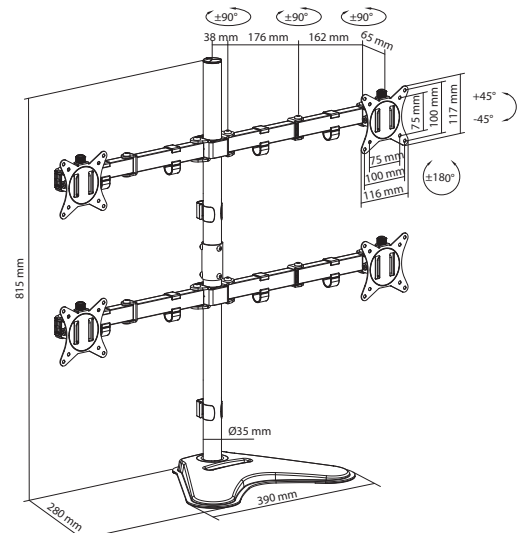

LCD-F048-2 FREESTANDING MOUNT FOR 4 MONITORS

Suggested Screen Size: 17" - 32" / 43 cm - 82 cm
Rated Load: 4 x 9 kg / 4 x 19.8 lb (36 kg / 79.4 lb Total)
VESA: 75x75, 100x100
Tilt: 45° to -45°
Swivel: 90° to -90°
Rotation: 180° to -180°
Arm extension: 376 mm
Height: 815 mm (Max)
Surface Finish: Powder coating
Material: Steel, Plastic
Color: Black
Screen Qty: 4
Product Size (mm): 869 x 280 x 850
Cable management