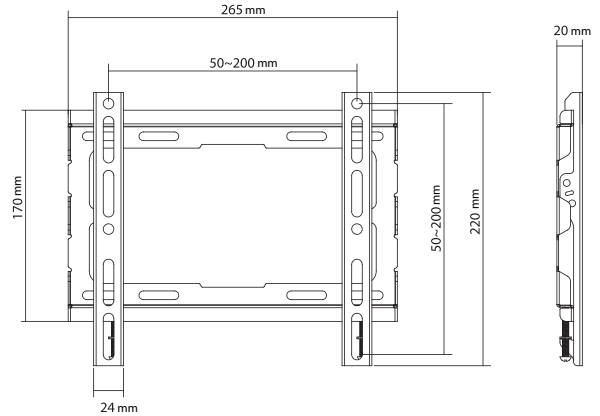

FULL MOTION **30 kg** **VESA 400x400**
 23" - 55" / 58 - 140 cm

LCD-223-2 FULL MOTION WALL MOUNT

Suggested Screen Size: 13" - 43" / 33 cm - 109 cm
 Rated Load: 20 kg / 44 lb
 VESA: 75x75, 100x100, 100x200, 200x100, 200x200
 Tilt: +5° to -15°
 Swivel: +90° to -90°
 Screen rotation: +5° to -90°
 Distance from the wall: 66 mm - 370 mm
 Material: Steel
 Surface Finish: Powder coating
 Color: Black
 Product Size (mm): 370 x 227 x 227
 Installation: Solid wall, Single stud
 Cable Management

FULL MOTION **20 kg** **VESA 200x200**
 13" - 43" / 33 - 109 cm

LCD-443 FULL MOTION WALL MOUNT

Suggested Screen Size: 23"-55" / 58 cm - 140 cm
 Rated Load: 30 kg / 66 lb
 VESA: 100x100, 100x200, 200x100,
 200x200, 300x200, 400x200,
 300x300, 400x300, 400x400
 Tilt: +3° to -10°
 Swivel: +90° to -90°
 Distance from the wall: 60 mm to 382 mm
 Material: Steel
 Surface Finish: Powder coating
 Color: Black
 Product Size (mm): 382 x 430 x 430
 Installation: Solid wall, Single stud
 Cable Management

FULL MOTION **30 kg** **VESA** 400x400

23" - 55"
58 - 140 cm

PLB-2222F-2 FIXED WALL MOUNT

Suggested Screen Size: 23" - 43" / 58 cm - 109 cm
 Rated Load: 45 kg / 99 lb
 VESA: 50x50, 75x75, 100x100, 100x150, 150x100,
 100x200, 200x100, 150x150, 200x200
 Distance from the wall: 20 mm
 Material: Steel, Plastic
 Surface Finish: Powder coating
 Color: Black
 Product Size (mm): 20 x 265 x 220
 Installation: Solid wall