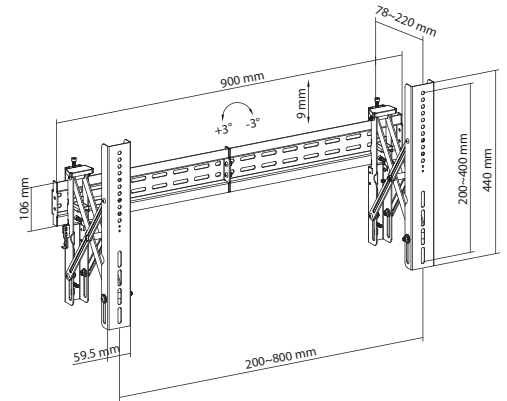

43" - 95"
109 - 241 cm

75 kg

VESA
800x400

PLB-3644-2 FULL MOTION WALL MOUNT

Suggested Screen Size: 32" - 55" / 81 cm - 140 cm
 Rated Load: 35 kg / 77 lb
 VESA: 100x100, 100x150, 150x100, 100x200, 200x100, 150x150, 200x200, 300x200, 400x200, 300x300, 400x300, 400x400
 Tilt: +3° to -15°
 Swivel: +90° to -90°
 Level Adjustment: +3° to -3°
 Distance from the wall: 63 mm - 358 mm
 Material: Steel, Plastic
 Surface Finish: Powder coating
 Color: Black
 Product Size (mm): 358 x 440 x 420
 Installation: Solid wall, Double stud
 Cable Management

32" - 55"
81 - 140 cm

35 kg

VESA
400x400

PLB-3646-2 FULL MOTION WALL MOUNT

Suggested Screen Size: 37" - 80" / 94 cm - 203 cm
 Rated Load: 40 kg / 88 lb
 VESA: 100x100, 100x150, 150x100, 100x200, 200x100, 150x150, 200x200, 300x200, 400x200, 300x300, 400x300, 600x200, 400x400, 600x300, 600x400
 Tilt: +3° to -15°
 Swivel: +60° to -60°
 Level Adjustment: +3° to -3°
 Distance from the wall: 67 mm - 355 mm
 Material: Steel, Plastic
 Surface Finish: Powder coating
 Color: Black
 Product Size (mm): 355 x 640 x 420
 Installation: Solid wall, Double stud
 Cable Management

37" - 80"
94 - 203 cm

40 kg

VESA
600x400

LVW02-48T VIDEO WALL MOUNT

Suggested Screen Size: 37" - 70" / 94 cm - 178 cm
 Rated Load: 70 kg / 154 lb
 VESA: 200x200, 300x200, 400x200, 300x300, 400x300, 400x400, 600x400, 800x400
 Level Adjustment: +3° to -3°
 Distance from the wall: 78 mm - 220 mm
 Material: Steel
 Surface Finish: Powder coating
 Color: Black
 Product Size (mm): 900 x 440 x 220
 Installation: Solid wall
 Safety: Security key lock against theft
 (Key lock not included)