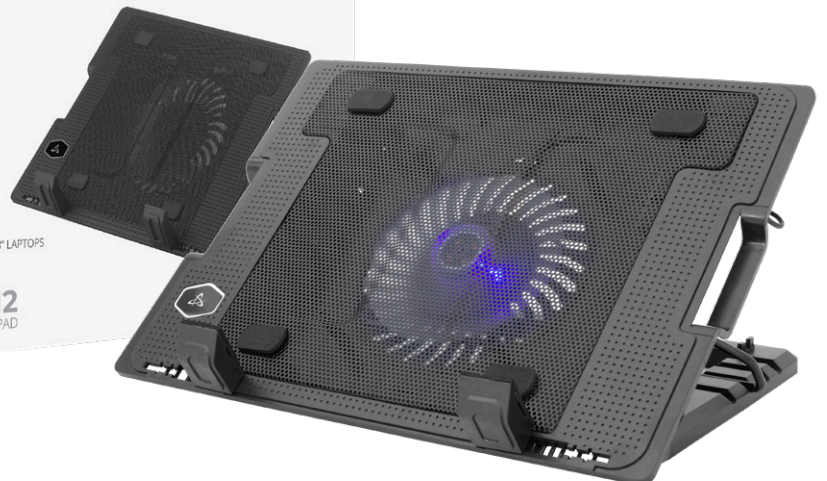

CP-12 NOTEBOOK COOLING PAD

For screen sizes up to 17.3"
Fan size: 130 mm
Fan speed: 80-1200 RPM
Airflow: 53 CFM
Noise level: 15 dBA
Angle adjustment: 5 positions (6.5° - 45°)
USB HUB with 2 ports
Dimensions (mm): 370 x 265 x 58-205
Blue LED Illumination