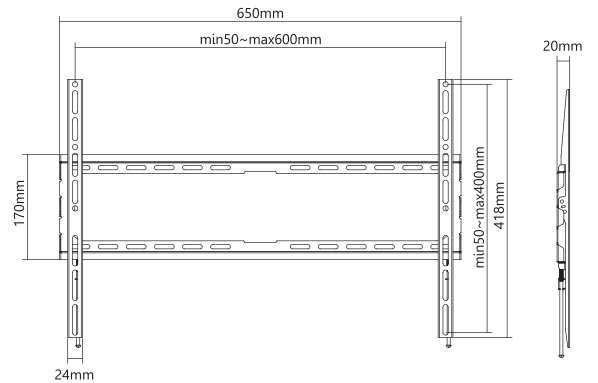

Distance from the wall: 27 mm

Material: Steel

Surface Finish: Powder coating

Color: Black

Product Size (mm): 435 x 420 x 27

Installation: Solid wall, Double stud

FIXED **32" - 70"**
81 - 178 cm

45 kg

VESA
400x400

PLB-2264F-2 FIXED WALL MOUNT

Suggested Screen Size: 37" - 80" / 94 cm - 203 cm

Rated Load: 45 kg / 99 lb

VESA: 200x200, 300x200, 400x200, 300x300,
400x300, 400x400, 600x400

Distance from the wall: 20 mm

Material: Steel, Plastic

Surface Finish: Powder coating

Color: Black

Product Size (mm): 20 x 650 x 418

Installation: Solid wall, Double stud

FIXED **37" - 80"**
94 - 203 cm

45 kg

VESA
600x400

Distance from the wall: 35 mm

Material: Steel

Surface Finish: Powder coating

Color: Black

Product Size (mm): 35 x 1005 x 625

Installation: Solid wall, Double stud

FIXED **60" - 120"**
152 - 305 cm

120 kg