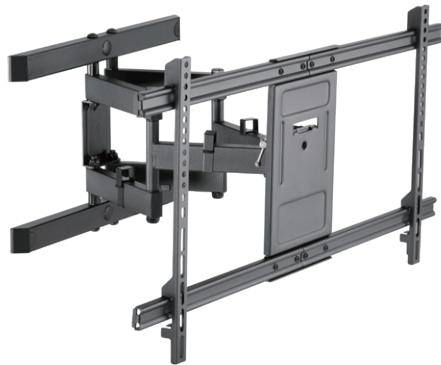

TILT **37"- 80"** **75 kg** **VESA**

94 - 203 cm 600x400

PLB-7486 FULL MOTION WALL MOUNT

Suggested Screen Size: 43" - 100" / 109 cm - 254 cm
 Rated Load: 120 kg / 264 lb
 VESA: 200x200, 300x200, 400x200,
 300x300, 400x300, 400x400,
 600x400, 800x400
 Tilt: +5° to -15°
 Swivel: +60° to -60°
 Level Adjustment: +5° to -5°
 Distance from the wall: 75 mm - 703 mm
 Material: Steel
 Surface Finish: Powder coating
 Color: Black
 Product Size (mm): 730 x 910 x 430
 Installation: Solid wall, Double stud
 Cable Management

FULL MOTION **43"- 100"** **120 kg** **VESA**
 109 - 254 cm 800x400

PLB-3769 FULL MOTION WALL MOUNT

Suggested Screen Size: 60" - 100" / 152 cm - 254 cm
 Rated Load: 80 kg / 176 lb
 VESA: 200x200, 400x200, 300x300, 400x400,
 600x400, 800x400, 800x600, 900x600
 Tilt: +5° to -15°
 Swivel: +45° to -45°
 Level Adjustment: +3° to -3°
 Distance from the wall: 70 mm - 625 mm
 Material: Steel, Aluminum, Plastic
 Surface Finish: Powder coating
 Color: Black
 Product Size (mm): 625 x 1050 x 630
 Installation: Solid wall, Double stud
 Cable Management

FULL MOTION **60"- 100"** **80 kg** **VESA**
 152 - 254 cm 900x600

PLB-61486 FULL MOTION WALL MOUNT

Suggested Screen Size: 43" - 90" / 109 cm - 229 cm
 Rated Load: 60 kg / 132 lb
 VESA: 300x200, 300x300, 400x200, 400x300,
 400x400, 600x400, 800x400
 Tilt: +3° to -15°
 Swivel: +60° to -60°
 Level Adjustment: +3° to -3°
 Distance from the wall: 77 mm - 428 mm
 Material: Steel, Plastic, ABS
 Surface Finish: Powder coating
 Color: Black
 Product Size (mm): 428 x 840 x 425
 Installation: Solid wall, Double stud
 Cable Management