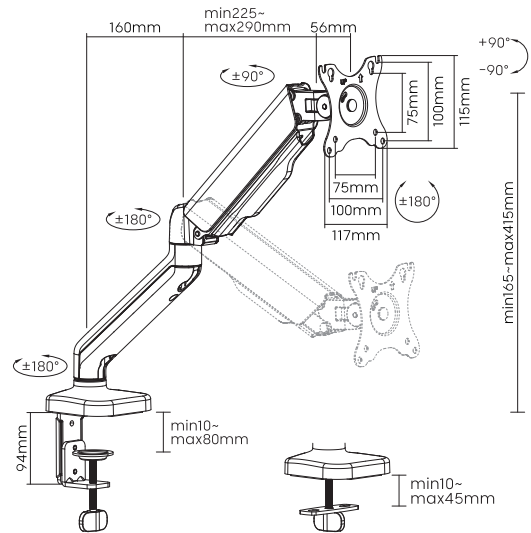

FULL MOTION **17"- 32"** **4x9 kg** **VESA**
 43 - 81 cm 100x100

LCD-352/6-2 FULL MOTION DESK MOUNT

Suggested Screen Size: 17" - 32" / 43 cm - 81 cm
 Rated Load: 6 x 7 kg / 6 x 15.4 lb (42 kg / 92.6 lb Total)
 VESA: 75x75, 100x100
 Tilt: +45° to -45°
 Swivel: +15° to -15°
 Rotation: +180° to -180°
 Arm extension: 756 mm
 Height: 860 mm (Max)
 Surface Finish: Powder coating
 Material: Steel, Plastic, Aluminum
 Color: Black
 Screen Qty: 6
 Product Size (mm): 1626 x 200 x 990
 Cable management

FULL MOTION **17"- 32"** **6x7 kg** **VESA**
 43 - 81 cm 100x100

LCD-LM01-2 DESK MOUNT FOR MONITOR AND LAPTOP OR KEYBOARD

Suggested Screen Size: 17" - 32" / 43 cm - 81 cm
 Rated Load: 13 kg / 28.6 lb
 VESA: 75x75, 100x100
 Tilt: +45° to -45°
 Swivel: +90 to -90°
 Rotation: +180 to -180°
 Surface Finish: Powder coating
 Material: Steel
 Color: Black
 Product Size (mm): 959 x 319 x 561
 Cable management
 Detachable laptop / keyboard panel
 Installation: Clamp + Grommet

FULL MOTION **17"- 32"** **13 kg** **VESA**
 43 - 81 cm 100x100

LCD-S012-2 GAS SPRING DESKTOP MOUNT FOR 1 MONITOR

Suggested Screen Size: 17" - 32" / 43 cm - 81 cm
 Rated Load: 2 - 9 kg / 4.4 - 19.8 lb (Adjustable)
 VESA: 75x75, 100x100
 Tilt: 90° to -90°
 Swivel: 90° to -90°
 Rotation: 180° to -180°
 Arm extension: 450 mm
 Surface Finish: Powder coating
 Material: Steel, Aluminum, Plastic
 Color: Black
 Screen Qty: 1
 Product Size (mm): 117 x 480 x 570
 Cable management
 Installation: Clamp + Grommet