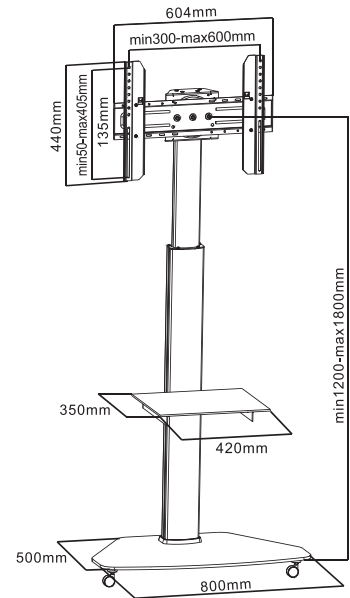

FS-500 TROLLEY FLOOR LED TV STAND

Suggested Screen Size: 37"-70" / 94 cm - 178 cm
Rated Load (Screen): 40 kg / 88 lb
VESA: 200x200, 300x300, 400x200, 400x400, 600x400
Screen rotation: 0° ~ -90°
Adjustable height: 1200 mm - 1800 mm
Material: Aluminum, Steel, Glass
Color: Grey / Black
Dimension (mm): 800 x 500 x 1200-2020
DVD / AV Components Rack
Rated Load (DVD): 5 kg / 11 lb
Glass thickness: 6 mm (0.24")
Cable Management
Built-in wheels