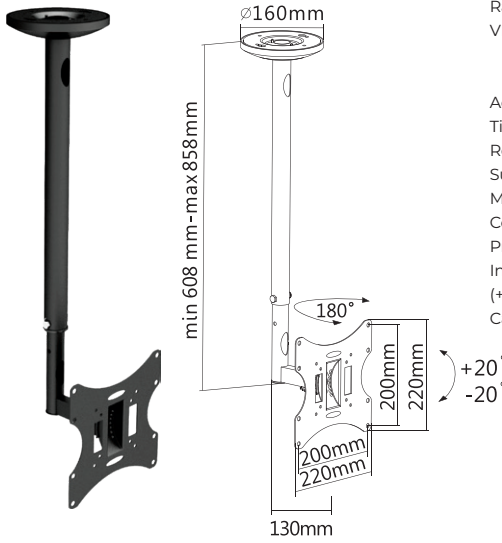

FIXED **13"- 43"** **45 kg** **VESA** **200x200** **ULTRA SLIM**
 33 - 109 cm 19.5 mm from wall

WALL MOUNTS

BL-3744F FIXED WALL MOUNT BUDGET LINE

Suggested Screen Size: 32" - 75" / 81 cm - 191 cm

Rated Load: 45 kg / 99 lb

VESA: 200x200, 200x300, 300x200, 200x400,
400x200, 300x300, 300x400, 400x300,
400x400

Distance from the wall: 22 mm

Material: Steel

Surface Finish: Powder coating

Color: Black

Product Size (mm): 445 x 420 x 22

Installation: Solid wall, Double stud

CPLB-28S FULL MOTION CEILING MOUNT

Suggested Screen Size:
23" - 43" / 58 cm - 109 cm
Rated Load: 30 kg / 66 lb
VESA: 75x75, 100x100,
200x100, 200x200
Adjustable height:
608 mm - 858 mm
Tilt: +20° to -20°
Rotation: +90° to -90°
Surface Finish:
Powder coating
Material: Steel
Color: Black
Product Size (mm):
138 x 160 x 968
Installation: Ceiling
Cable management

CPLB-9441 FULL MOTION MOUNT FOR SLOPED CEILINGS

Suggested Screen Size:
32" - 70" / 81 cm - 178 cm
Rated Load: 50 kg / 110 lb
VESA: 100x100, 100x200, 200x100,
200x200, 300x200, 400x200,
300x300, 400x300, 400x400
Adjustable height: 707 mm - 1577 mm
Tilt: 5° to -25°
Rotation: 30° to -30°
Surface Finish: Powder coating
Material: Steel, Plastic
Color: Black
Product Size (mm): 1792 x 450 x 185
Installation: Ceiling / Sloped ceiling
(+60° to -60° angle)
Cable management