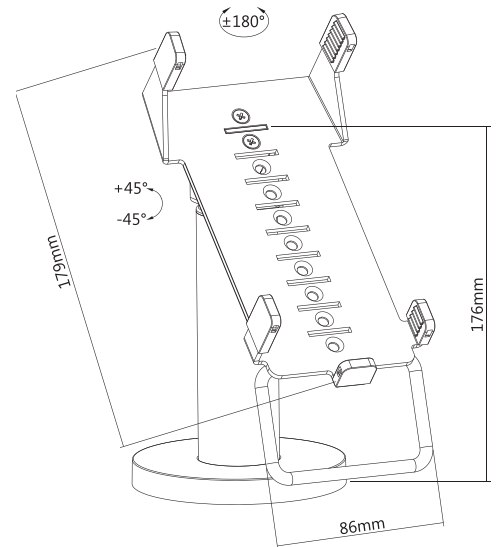

PTM-03 POS SWIVEL MOUNT FOR VX520 TERMINAL

Installable POS Machine:
Verifone® VX520 Terminal
Panel Dimensions (mm): 179 x 86 x 27
Tilt: +45° ~ -45°
Swivel: +180° ~ -180°
Profile: 176 mm