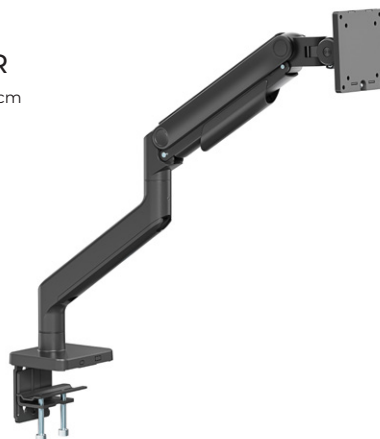

FULL MOTION **17"- 32"** **13 kg** **VESA**
 43 - 81 cm 100x100

LCD-S012-2 GAS SPRING DESKTOP MOUNT FOR 1 MONITOR

Suggested Screen Size: 17" - 32" / 43 cm - 81 cm
 Rated Load: 2 - 9 kg / 4.4 - 19.8 lb (Adjustable)
 VESA: 75x75, 100x100
 Tilt: 90° to -90°
 Swivel: 90° to -90°
 Rotation: 180° to -180°
 Arm extension: 450 mm
 Surface Finish: Powder coating
 Material: Steel, Aluminum, Plastic
 Color: Black
 Screen Qty: 1
 Product Size (mm): 117 x 480 x 570
 Cable management
 Installation: Clamp + Grommet

FULL MOTION 17" - 32" 2-9 kg VESA 100x100 GAS SPRING

LCD-S024-2 GAS SPRING DESKTOP MOUNT FOR 2 MONITORS

Suggested Screen Size: 17" - 32" / 43 cm - 81 cm
 Rated Load: 2 x 2 - 9 kg / 2 x 4.4 - 19.8 lb (Adjustable)
 (4 - 18 kg / 8.8 - 39.6 lb Total)
 VESA: 75x75, 100x100
 Tilt: 90° to -90°
 Swivel: 90° to -90°
 Rotation: 180° to -180°
 Arm extension: 450 mm
 Surface Finish: Powder coating
 Material: Steel, Aluminum, Plastic
 Color: Black
 Screen Qty: 2
 Product Size (mm): 937 x 105 x 570
 Cable management
 Installation: Clamp + Grommet

FULL MOTION 17" - 32" 2x 2-9 kg VESA 100x100 GAS SPRING

LCD-C49 GAS SPRING DESKTOP MOUNT FOR 1 XL MONITOR

Suggested Screen Size: 17" - 49" / 43 cm - 124 cm
 Rated Load: 2 - 20 kg / 4.4 - 44 lb (Adjustable)
 VESA: 75x75, 100x100
 Tilt: 50° to -20°
 Swivel: 90° to -90°
 Rotation: 180° to -180°
 Arm extension: 545 mm
 Surface Finish: Powder coating
 Material: Steel, Aluminum, Plastic
 Color: Black
 Screen Qty: 1
 Product Size (mm): 134 x 625 x 663
 Cable management
 Installation: Clamp + Grommet