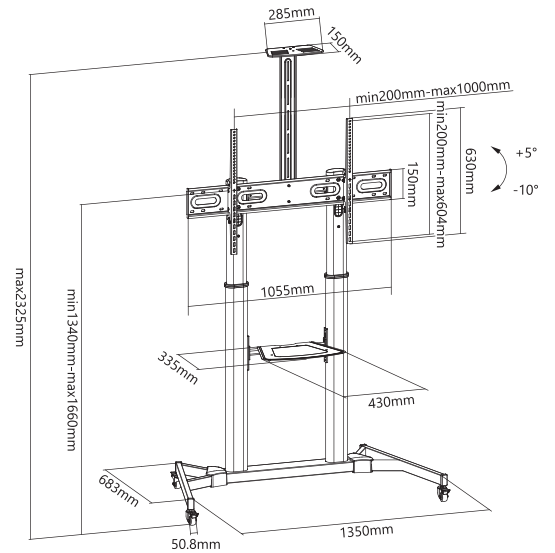

37" - 70"
94 - 178 cm

70 kg

VESA
600x400

SCREEN ROTATION

FS-1035 ULTRA-LARGE TROLLEY FLOOR LED TV STAND

Suggested Screen Size: 37" - 100" / 94 cm - 254 cm
 Rated Load (Screen): 150 kg / 330 lb
 VESA: 200x200, 300x200, 400x200, 300x300,
 400x300, 400x400, 600x400, 800x400,
 800x600
 Adjustable height: 1085 mm / 1215 mm / 1345 mm /
 1410 mm / 1475 mm
 Surface Finish: Powder coating
 Material: Steel
 Color: Black
 Product Size (mm): 1050 x 570 x 1785
 DVD / AV Components Rack
 - Rated Load: 20 kg / 44 lb
 Built-in wheels

FIXED **37" - 100"**
152 - 254 cm

150 kg

VESA
800x600

FS-3610 ULTRA-LARGE TROLLEY FLOOR LED TV STAND

Suggested Screen Size: 60" - 100" / 94 cm - 254 cm
 Rated Load (Screen): 100 kg / 220 lb
 VESA: 200x200, 300x300, 400x200, 400x400,
 600x400, 800x400, 800x600, 1000x600
 Tilt: +5° to -10°
 Adjustable height: 1340 mm - 1660 mm
 Surface Finish: Powder coating
 Material: Steel, Plastic
 Color: Black
 Product Size (mm): 1350 x 683 x 2325
 DVD / AV Components Rack
 - Rated Load: 5 kg / 11 lb
 Camera / Projector Rack
 - Rated Load: 5 kg / 11 lb
 Cable Management
 Built-in wheels

Material: aluminum, plastic, steel
 Dimensions: 895 x 555 x 710 ~ 1160 mm
 Tabletop size: 1200 x 600~700mm
 Tabletop thickness: ≥15 mm
 Weight capacity: 50 kg
 Height Range: 710~1160 mm
 Column Size: 40x60, 45x65
 Frame Color: matte black
 Motor Quantity: 1
 Power Input: 100~240V
 Power Cord Length: 1.8 m
 Max. Speed: 15 mm/s
 Controller Type: button control panel
 Suggested Operating Temperature: -5 °C~40°C
 IP Grade: IP20