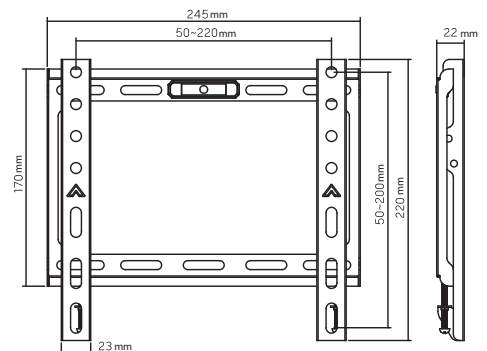

FIXED **13"- 43"** **45 kg** **VESA** **200x200** **ULTRA SLIM**
33 - 109 cm 19.5 mm from wall