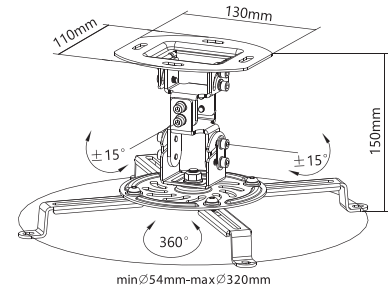

Material: aluminum, plastic, steel
 Dimensions: 895 x 555 x 710 ~ 1160 mm
 Tabletop size: 1200 x 600~700mm
 Tabletop thickness: ≥15 mm
 Weight capacity: 50 kg
 Height Range: 710~1160 mm
 Column Size: 40x60, 45x65
 Frame Color: matte black
 Motor Quantity: 1
 Power Input: 100~240V
 Power Cord Length: 1.8 m
 Max. Speed: 15 mm/s
 Controller Type: button control panel
 Suggested Operating Temperature: -5 °C~40°C
 IP Grade: IP20

TP-14070D

TABLETOP WITH DRAWER - BLACK

Material: Particle Board, Steel, Plastic
Tabletop Size: 1380 x 680 x 16 mm
Color: Black

TP-14070D

TABLETOP WITH DRAWER - NATURAL WOOD

Material: Particle Board, Steel, Plastic
Tabletop Size: 1380 x 680 x 16 mm
Color: Natural wood

Rated Load: 13.5 kg / 29.7 lb
 Tilt: +15° to -15°
 Swivel: +15° to -15°
 Rotation: 360°
 Mounting hole distance: 54 mm - 320 mm
 Distance from the ceiling: 150 mm
 Surface Finish: Powder coating
 Material: Steel
 Color: White
 Product Size (mm): 334 x 334 x 150
 Installation: Ceiling
 Cable management