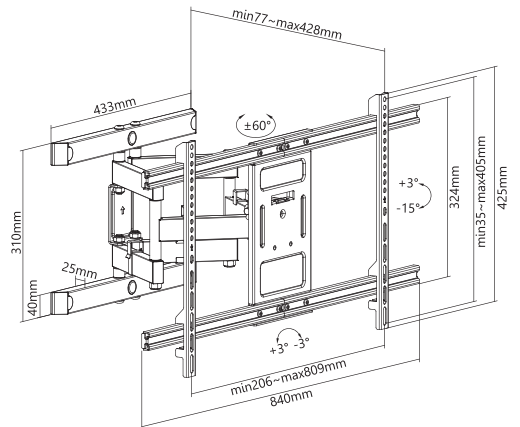

TILT **37"- 80"** **75 kg** **VESA**

94 - 203 cm 600x400

PLB-7486 FULL MOTION WALL MOUNT

Suggested Screen Size: 43" - 100" / 109 cm - 254 cm
 Rated Load: 120 kg / 264 lb
 VESA: 200x200, 300x200, 400x200,
 300x300, 400x300, 400x400,
 600x400, 800x400
 Tilt: +5° to -15°
 Swivel: +60° to -60°
 Level Adjustment: +5° to -5°
 Distance from the wall: 75 mm - 703 mm
 Material: Steel
 Surface Finish: Powder coating
 Color: Black
 Product Size (mm): 730 x 910 x 430
 Installation: Solid wall, Double stud
 Cable Management

FULL MOTION **43"- 100"** **120 kg** **VESA**
 109 - 254 cm 800x400

PLB-3769 FULL MOTION WALL MOUNT

Suggested Screen Size: 60" - 100" / 152 cm - 254 cm
 Rated Load: 80 kg / 176 lb
 VESA: 200x200, 400x200, 300x300, 400x400,
 600x400, 800x400, 800x600, 900x600
 Tilt: +5° to -15°
 Swivel: +45° to -45°
 Level Adjustment: +3° to -3°
 Distance from the wall: 70 mm - 625 mm
 Material: Steel, Aluminum, Plastic
 Surface Finish: Powder coating
 Color: Black
 Product Size (mm): 625 x 1050 x 630
 Installation: Solid wall, Double stud
 Cable Management

FULL MOTION **60"- 100"** **80 kg** **VESA**
 152 - 254 cm 900x600

PLB-61486 FULL MOTION WALL MOUNT

Suggested Screen Size: 43" - 90" / 109 cm - 229 cm
 Rated Load: 60 kg / 132 lb
 VESA: 300x200, 300x300, 400x200, 400x300,
 400x400, 600x400, 800x400
 Tilt: +3° to -15°
 Swivel: +60° to -60°
 Level Adjustment: +3° to -3°
 Distance from the wall: 77 mm - 428 mm
 Material: Steel, Plastic, ABS
 Surface Finish: Powder coating
 Color: Black
 Product Size (mm): 428 x 840 x 425
 Installation: Solid wall, Double stud
 Cable Management