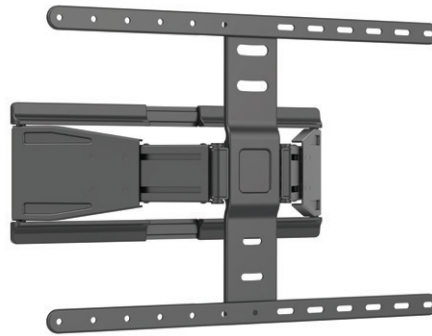

FULL MOTION **60"- 100"** **80 kg** **VESA**
 152 - 254 cm 900x600

PLB-61486 FULL MOTION WALL MOUNT

Suggested Screen Size: 43" - 90" / 109 cm - 229 cm
 Rated Load: 60 kg / 132 lb
 VESA: 300x200, 300x300, 400x200, 400x300,
 400x400, 600x400, 800x400
 Tilt: +3° to -15°
 Swivel: +60° to -60°
 Level Adjustment: +3° to -3°
 Distance from the wall: 77 mm - 428 mm
 Material: Steel, Plastic, ABS
 Surface Finish: Powder coating
 Color: Black
 Product Size (mm): 428 x 840 x 425
 Installation: Solid wall, Double stud
 Cable Management

FULL MOTION **43"- 90"** **60 kg** **VESA**
 109 - 229 cm 800x400

PLB-8148 FULL MOTION WALL MOUNT

Suggested Screen Size: 43" - 100" / 109 cm - 254 cm
 Rated Load: 60 kg / 132 lb
 VESA: 200x200, 300x200, 400x200, 300x300, 400x300, 400x400, 600x400, 800x400
 Tilt: +5° to -10°
 Swivel: +60° to -60°
 Level Adjustment: +3° to -3°
 Distance from the wall: 65 mm - 480 mm
 Material: Steel, Plastic
 Surface Finish: Powder coating
 Color: Black
 Product Size (mm): 480 x 906 x 403
 Installation: Solid wall, Double stud
 Cable Management

FULL MOTION **43"- 100"** **60 kg** **VESA** **800x400**

109 - 254 cm

PLB-79464 FULL MOTION WALL MOUNT

Suggested Screen Size: 43" - 90" / 109 cm - 229 cm
 Rated Load: 50 kg / 110 lb
 VESA: 200x200, 200x300, 300x200, 200x400, 400x200, 300x300, 300x400, 400x300, 600x200, 400x400, 600x300, 600x400
 Tilt: +3° to -15°
 Swivel: +30° to -30°
 Level Adjustment: +3° to -3°
 Distance from the wall: 19.5 mm - 250 mm
 Material: Steel, Plastic
 Surface Finish: Powder coating
 Color: Black
 Product Size (mm): 250 x 632 x 432
 Installation: Solid wall, Double stud
 Cable Management