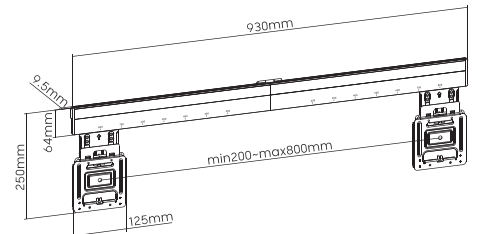

VESA
900x600

PLB-5746F FIXED WALL MOUNT

Suggested Screen Size: 37" - 70" / 94 cm - 178 cm
 Rated Load: 35 kg / 77 lb
 VESA: 200x200, 300x200, 300x300, 400x200,
 400x300, 400x400, 600x400
 Distance from the wall: 18 mm
 Material: Steel, Plastic
 Surface Finish: Powder coating
 Color: Black
 Product Size (mm): 30 x 702 x 440
 Installation: Solid wall, Double stud

FIXED **37" - 70"** **35 kg** **VESA** **ULTRA SLIM**
 94 - 178 cm 600x400 18 mm from wall

PLB-2546F-2 FIXED WALL MOUNT

Suggested Screen Size: 37" - 80" / 94 cm - 203 cm
 Rated Load: 45 kg / 99 lb
 VESA: 200x200, 300x200, 400x200, 300x300,
 400x300, 400x400, 600x400
 Distance from the wall: 27 mm
 Material: Steel
 Surface Finish: Powder coating
 Color: Black
 Product Size (mm): 635 x 420 x 27
 Installation: Solid wall, Double stud

FIXED **37" - 80"** **45 kg** **VESA** **ULTRA SLIM**
 94 - 203 cm 600x400 27 mm from wall

PLB-1948 FIXED WALL MOUNT

Suggested Screen Size: 43" - 100" / 109 cm - 254 cm
 Rated Load: 75 kg / 165 lb
 VESA: 200x200, 300x200, 400x200, 300x300, 400x300,
 400x400, 600x400, 800x400, 800x600
 Distance from the wall: 9.5 mm
 Material: Aluminum, Steel, Plastic
 Surface Finish: Powder coating
 Color: Black
 Product Size (mm): 930 x 250 x 9.5
 Installation: Solid wall, Double stud

FIXED **43" - 100"** **75 kg** **VESA** **ULTRA SLIM**
 109 - 254 cm 800x600 9.5 mm from wall

PLB-3422T-2 TILTING WALL MOUNT

Suggested Screen Size: 23" - 43" / 58 cm - 109 cm
 Rated Load: 45 kg / 99 lb
 VESA: 50x50, 75x75, 100x100, 100x150, 150x100,
 100x200, 200x100, 150x150, 200x200
 Tilt: 0° to -8°
 Distance from the wall: 20 mm
 Material: Steel, Plastic
 Surface Finish: Powder coating
 Color: Black
 Product Size (mm): 20 x 265 x 220
 Installation: Solid wall