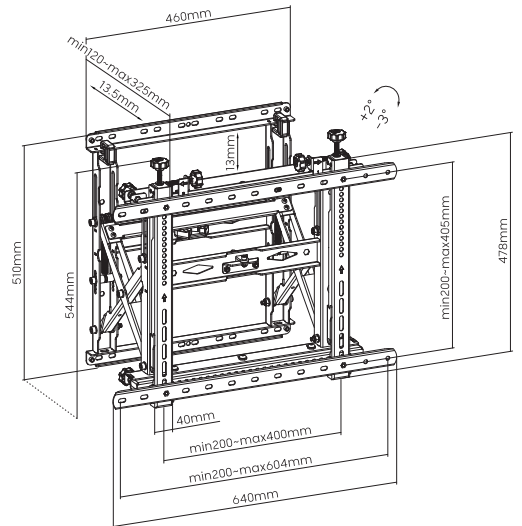

32" - 55"
81 - 140 cm

35 kg

VESA
400x400

PLB-3646-2 FULL MOTION WALL MOUNT

Suggested Screen Size: 37" - 80" / 94 cm - 203 cm
 Rated Load: 40 kg / 88 lb
 VESA: 100x100, 100x150, 150x100, 100x200, 200x100, 150x150, 200x200, 300x200, 400x200, 300x300, 400x300, 600x200, 400x400, 600x300, 600x400
 Tilt: +3° to -15°
 Swivel: +60° to -60°
 Level Adjustment: +3° to -3°
 Distance from the wall: 67 mm - 355 mm
 Material: Steel, Plastic
 Surface Finish: Powder coating
 Color: Black
 Product Size (mm): 355 x 640 x 420
 Installation: Solid wall, Double stud
 Cable Management

37" - 80"
94 - 203 cm

40 kg

VESA
600x400

LVW02-48T VIDEO WALL MOUNT

Suggested Screen Size: 37" - 70" / 94 cm - 178 cm
 Rated Load: 70 kg / 154 lb
 VESA: 200x200, 300x200, 400x200, 300x300, 400x300, 400x400, 600x400, 800x400
 Level Adjustment: +3° to -3°
 Distance from the wall: 78 mm - 220 mm
 Material: Steel
 Surface Finish: Powder coating
 Color: Black
 Product Size (mm): 900 x 440 x 220
 Installation: Solid wall
 Safety: Security key lock against theft
 (Key lock not included)

TILT **45"- 70"** **70 kg** **VESA** **LOCK**

114 - 178 cm 600x400

PLB-6546T-2 TILTING WALL MOUNT

Suggested Screen Size: 37" - 80" / 94 cm - 203 cm
 Rated Load: 75 kg / 165 lb
 VESA: 200x200, 200x300, 300x200, 200x400, 400x200, 300x300, 300x400, 400x300, 600x200, 400x400, 600x300, 600x400
 Tilt: +5° to -10°
 Swivel: +5° to -5°
 Level Adjustment: 6 mm
 Distance from the wall: 72 mm - 133 mm
 Material: Steel, Plastic
 Surface Finish: Powder coating
 Color: Black
 Product Size (mm): 133 x 653 x 430
 Installation: Solid wall, Double stud