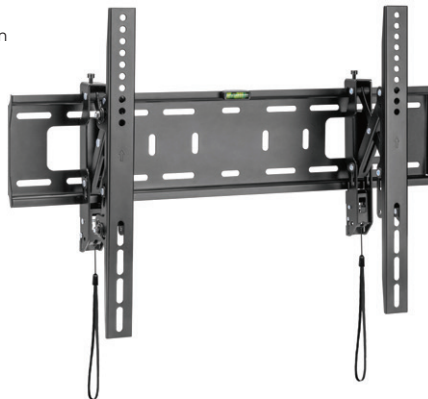

FIXED **37"- 70"** **70 kg** **VESA** **LOCK**

94 - 178 cm 800x400

LVW13-46T VIDEO WALL MOUNT

Suggested Screen Size: 45" - 70" / 114 cm - 178 cm
 Rated Load: 70 kg / 154 lb
 VESA: 200x200, 300x200, 400x200, 300x300, 400x300, 400x400, 600x400
 Tilt: +2° to -3°
 Distance from the wall: 120 mm - 325mm
 Material: Steel, Plastic
 Surface Finish: Powder coating
 Color: Black
 Product Size (mm): 640 x 120-325 x 544
 Installation: Solid wall
 Safety: Security key lock against theft
 (Key lock not included)

TILT **45"- 70"** **70 kg** **VESA** **LOCK**

114 - 178 cm 600x400

PLB-6546T-2 TILTING WALL MOUNT

Suggested Screen Size: 37" - 80" / 94 cm - 203 cm
 Rated Load: 75 kg / 165 lb
 VESA: 200x200, 200x300, 300x200, 200x400, 400x200, 300x300, 300x400, 400x300, 600x200, 400x400, 600x300, 600x400
 Tilt: +5° to -10°
 Swivel: +5° to -5°
 Level Adjustment: 6 mm
 Distance from the wall: 72 mm - 133 mm
 Material: Steel, Plastic
 Surface Finish: Powder coating
 Color: Black
 Product Size (mm): 133 x 653 x 430
 Installation: Solid wall, Double stud

TILT **37"- 80"** **75 kg** **VESA**

94 - 203 cm 600x400

PLB-7486 FULL MOTION WALL MOUNT

Suggested Screen Size: 43" - 100" / 109 cm - 254 cm
 Rated Load: 120 kg / 264 lb
 VESA: 200x200, 300x200, 400x200,
 300x300, 400x300, 400x400,
 600x400, 800x400
 Tilt: +5° to -15°
 Swivel: +60° to -60°
 Level Adjustment: +5° to -5°
 Distance from the wall: 75 mm - 703 mm
 Material: Steel
 Surface Finish: Powder coating
 Color: Black
 Product Size (mm): 730 x 910 x 430
 Installation: Solid wall, Double stud
 Cable Management