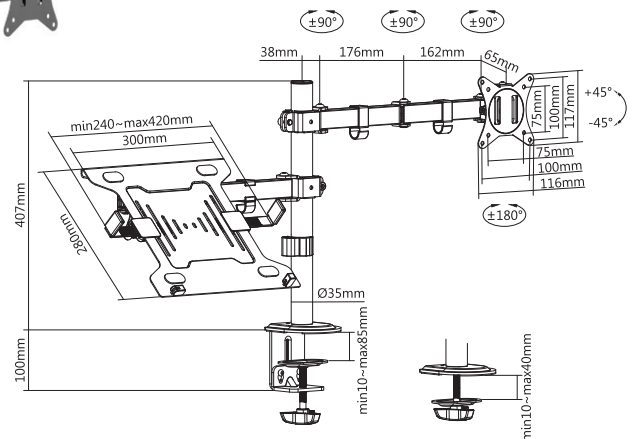

FULL MOTION **17" - 27"** **3x7 kg** **VESA** **100x100**
 43 - 69 cm

LCD-352/4-2 FULL MOTION DESK MOUNT

Suggested Screen Size: 17" - 32" / 43 cm - 81 cm
 Rated Load: 4 x 9 kg / 4 x 19.8 lb (36 kg / 79.4 lb Total)
 VESA: 75x75, 100x100
 Tilt: +45° to -45°
 Swivel: +90° to -90°
 Rotation: +180° to -180°
 Arm extension: 376 mm
 Height: 803 mm (Max)
 Surface Finish: Powder coating
 Material: Steel, Plastic
 Color: Black
 Screen Qty: 4
 Product Size (mm): 869 x 112 x 957
 Cable management

FULL MOTION **17"- 32"** **4x9 kg** **VESA**
 43 - 81 cm 100x100

LCD-352/6-2 FULL MOTION DESK MOUNT

Suggested Screen Size: 17" - 32" / 43 cm - 81 cm
 Rated Load: 6 x 7 kg / 6 x 15.4 lb (42 kg / 92.6 lb Total)
 VESA: 75x75, 100x100
 Tilt: +45° to -45°
 Swivel: +15° to -15°
 Rotation: +180° to -180°
 Arm extension: 756 mm
 Height: 860 mm (Max)
 Surface Finish: Powder coating
 Material: Steel, Plastic, Aluminum
 Color: Black
 Screen Qty: 6
 Product Size (mm): 1626 x 200 x 990
 Cable management

FULL MOTION **17"- 32"** **6x7 kg** **VESA**
 43 - 81 cm 100x100

LCD-LM01-2 DESK MOUNT FOR MONITOR AND LAPTOP OR KEYBOARD

Suggested Screen Size: 17" - 32" / 43 cm - 81 cm
 Rated Load: 13 kg / 28.6 lb
 VESA: 75x75, 100x100
 Tilt: +45° to -45°
 Swivel: +90 to -90°
 Rotation: +180 to -180°
 Surface Finish: Powder coating
 Material: Steel
 Color: Black
 Product Size (mm): 959 x 319 x 561
 Cable management
 Detachable laptop / keyboard panel
 Installation: Clamp + Grommet