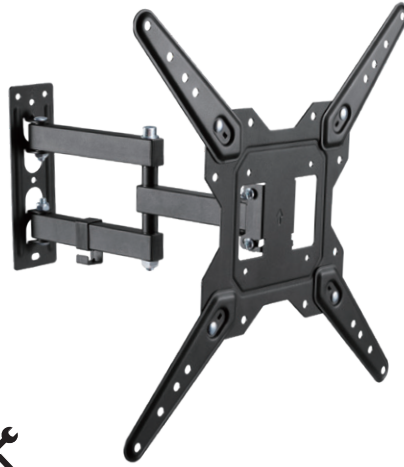

FULL MOTION **20 kg** **VESA 200x200**
 13" - 43" / 33 - 109 cm

LCD-441 FULL MOTION WALL MOUNT

Suggested Screen Size: 23" - 55" / 58 cm - 140 cm
 Rated Load: 30 kg / 66 lb
 VESA: 100x100, 100x200, 200x100, 200x200, 300x200, 400x200, 300x300, 400x300, 400x400
 Tilt: +5° to -8°
 Swivel: +90° to -90°
 Distance from the wall: 60 mm to 208 mm
 Material: Steel
 Surface Finish: Powder coating
 Color: Black
 Product Size (mm): 208 x 430 x 430
 Installation: Solid wall, Single stud
 Cable Management

FULL MOTION **30 kg** **VESA 400x400**
 23" - 55" / 58 - 140 cm

LCD-223-2 FULL MOTION WALL MOUNT

Suggested Screen Size: 13" - 43" / 33 cm - 109 cm
 Rated Load: 20 kg / 44 lb
 VESA: 75x75, 100x100, 100x200, 200x100, 200x200
 Tilt: +5° to -15°
 Swivel: +90° to -90°
 Screen rotation: +5° to -90°
 Distance from the wall: 66 mm - 370 mm
 Material: Steel
 Surface Finish: Powder coating
 Color: Black
 Product Size (mm): 370 x 227 x 227
 Installation: Solid wall, Single stud
 Cable Management

FULL MOTION **20 kg** **VESA 200x200**
 13" - 43" / 33 - 109 cm

LCD-443 FULL MOTION WALL MOUNT

Suggested Screen Size: 23"-55" / 58 cm - 140 cm
 Rated Load: 30 kg / 66 lb
 VESA: 100x100, 100x200, 200x100,
 200x200, 300x200, 400x200,
 300x300, 400x300, 400x400
 Tilt: +3° to -10°
 Swivel: +90° to -90°
 Distance from the wall: 60 mm to 382 mm
 Material: Steel
 Surface Finish: Powder coating
 Color: Black
 Product Size (mm): 382 x 430 x 430
 Installation: Solid wall, Single stud
 Cable Management

FULL MOTION **30 kg** **VESA** 400x400

23" - 55"
58 - 140 cm

PLB-2222F-2 FIXED WALL MOUNT

Suggested Screen Size: 23" - 43" / 58 cm - 109 cm
 Rated Load: 45 kg / 99 lb
 VESA: 50x50, 75x75, 100x100, 100x150, 150x100,
 100x200, 200x100, 150x150, 200x200
 Distance from the wall: 20 mm
 Material: Steel, Plastic
 Surface Finish: Powder coating
 Color: Black
 Product Size (mm): 20 x 265 x 220
 Installation: Solid wall