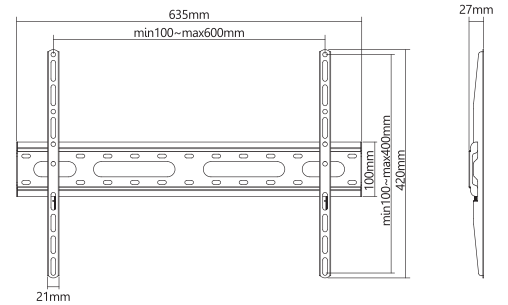

Material: Steel, Plastic

Surface Finish: Powder coating

Color: Black

Product Size (mm): 20 x 650 x 418

Installation: Solid wall, Double stud

FIXED **37" - 80"**
94 - 203 cm

45 kg

VESA
600x400

Distance from the wall: 35 mm

Material: Steel

Surface Finish: Powder coating

Color: Black

Product Size (mm): 35 x 1005 x 625

Installation: Solid wall, Double stud

FIXED **60" - 120"**
152 - 305 cm

120 kg

VESA
900x600

PLB-5746F FIXED WALL MOUNT

Suggested Screen Size: 37" - 70" / 94 cm - 178 cm
 Rated Load: 35 kg / 77 lb
 VESA: 200x200, 300x200, 300x300, 400x200,
 400x300, 400x400, 600x400
 Distance from the wall: 18 mm
 Material: Steel, Plastic
 Surface Finish: Powder coating
 Color: Black
 Product Size (mm): 30 x 702 x 440
 Installation: Solid wall, Double stud

FIXED **37" - 70"** **35 kg** **VESA** **ULTRA SLIM**
 94 - 178 cm 600x400 18 mm from wall

PLB-2546F-2 FIXED WALL MOUNT

Suggested Screen Size: 37" - 80" / 94 cm - 203 cm
 Rated Load: 45 kg / 99 lb
 VESA: 200x200, 300x200, 400x200, 300x300,
 400x300, 400x400, 600x400
 Distance from the wall: 27 mm
 Material: Steel
 Surface Finish: Powder coating
 Color: Black
 Product Size (mm): 635 x 420 x 27
 Installation: Solid wall, Double stud