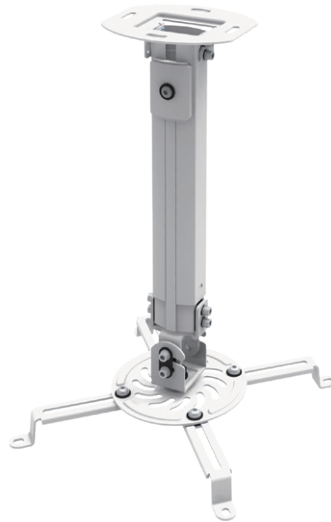

**FULL
MOTION**

KG
13.5 kg

Ø
320 mm
MAX

150 mm

PM-18S PROJECTOR MOUNT FOR SLOPED CEILINGS

Rated Load: 13.5 kg / 29.7 lb
 Tilt: +15° to -15°
 Swivel: +15° to -15°
 Rotation: 360°
 Mounting hole distance: 54 mm - 320 mm
 Distance from the ceiling: 380 mm - 580 mm
 Surface Finish: Powder coating
 Material: Steel, Aluminum, Plastic
 Color: White
 Product Size (mm): 334 x 580 x 334
 Installation: Ceiling
 Cable management