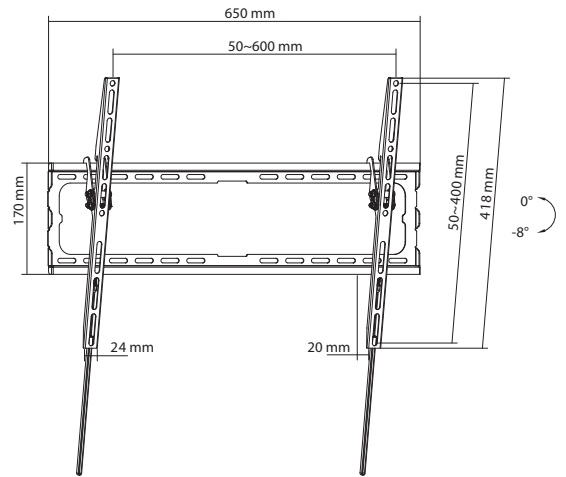

TILT 23" - 43" / 58 - 109 cm

KG 45 kg

VESA 200x200

PLB-2544T-2 TILTING WALL MOUNT

Suggested Screen Size: 32" - 70" / 81 cm - 178 cm
 Rated Load: 45 kg / 99 lb
 VESA: 75x75, 100x100, 100x150, 150x100,
 100x200, 200x100, 150x150, 200x200,
 300x200, 400x200, 300x300, 400x300,
 400x400
 Tilt: +12° to -12°
 Distance from the wall: 53 mm
 Material: Steel, Plastic
 Surface Finish: Powder coating
 Color: Black
 Product Size (mm): 53 x 435 x 420
 Installation: Solid wall, Double stud

TILT 32" - 70" / 81 - 178 cm

KG 45 kg

VESA 400x400

PLB-2546T-2 TILTING WALL MOUNT

Suggested Screen Size: 37" - 80" / 94 cm - 203 cm
 Rated Load: 45 kg / 99 lb
 VESA: 200x200, 300x200, 400x200, 300x300,
 400x300, 400x400, 600x400
 Tilt: +12° to -12°
 Distance from the wall: 53 mm
 Material: Steel, Plastic
 Surface Finish: Powder coating
 Color: Black
 Product Size (mm): 53 x 635 x 420
 Installation: Solid wall, Double stud

37" - 80"
94 - 203 cm

45 kg

VESA
600x400

PLB-3446T-2 TILTING WALL MOUNT

Suggested Screen Size: 37" - 80" / 94 cm - 203 cm
 Rated Load: 45 kg / 99 lb
 VESA: 200x200, 300x200, 400x200, 300x300,
 400x300, 400x400, 600x400
 Tilt: 0° to -8°
 Distance from the wall: 20 mm
 Material: Steel, Plastic
 Surface Finish: Powder coating
 Color: Black
 Product Size (mm): 20 x 650 x 418
 Installation: Solid wall, Double stud

37" - 80"
94 - 203 cm

45 kg

VESA
600x400

ULTRA SLIM
20 mm from wall

PLB-4269T-2 TILTING WALL MOUNT

Suggested Screen Size: 43" - 100" / 109 cm - 254 cm
 Rated Load: 75 kg / 165 lb
 VESA: 200x200, 300x200, 400x200, 300x300,
 400x300, 400x400, 600x400, 600x600,
 800x600, 900x600
 Tilt: +5° to -10°
 Distance from the wall: 85 mm
 Material: Steel
 Surface Finish: Powder coating
 Color: Black
 Product Size (mm): 938 x 625 x 85
 Installation: Solid wall, Double stud