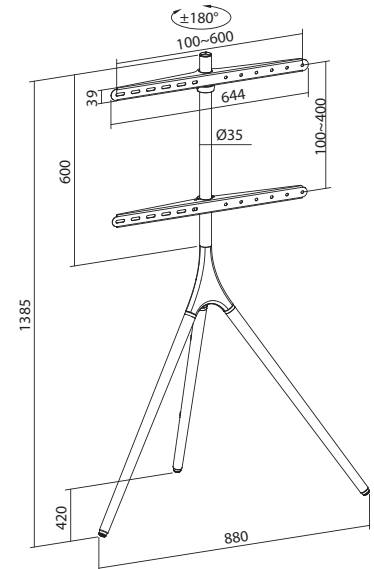

KG
25 kg

SB-76L SPEAKER FLOOR STAND

Product Category: Speaker Floor Stand
 Material: Tempered Glass, Steel, Plastic
 Glass Thickness (Top-Bottom): 8 mm
 Surface Finish: Powder Coating
 Color: Fine Texture Black
 Dimensions: 300 x 300 x 765 mm x2
 Weight Capacity: 25 kg / 55 lb
 Installation: Freestanding
 Cable Management: Yes

KG
25 kg

SB-41 SOUNDBAR SPEAKER MOUNT

Type: soundbar bracket
 Weight capacity: 15 kg / 33 lb
 Material: Steel
 Dimensions: 11 x 35 x 510 mm x2

KG
15 kg

FS-305-2 FLOOR LED TV STAND

Suggested Screen Size: 37" - 70" / 94 cm - 178 cm
 Rated Load: 40 kg / 88 lb
 VESA: 200x200,300x200,400x200,300x300,
 400x300,400x400,600x400
 Adjustable height: 360mm / 405 mm /
 455 mm / 505 mm / 550 mm
 Material: Steel, plastic, Tempered glass
 Finish: Powder Coating
 Color: Black
 Dimension (mm): 640 x 280 x 770
 Glass Base
 Glass thickness: 8 mm (0.31")
 Cable Management

FIXED

37" - 70"
94 - 178 cm

40 kg

VESA
600x400

FS-1246 FLOOR TRIPOD LED TV STAND

Suggested Screen Size: 45" - 65" / 114 cm - 178 cm
 Rated Load: 32 kg / 70.4 lb
 VESA: 200x200, 300x200, 400x200, 300x300,
 400x300, 400x400, 600x400
 Rotation: +180° to -180°
 Material: Steel, Aluminum, Plastic, Beech
 Color: Matte Black & Walnut
 Tripod stand

FIXED

45" - 65"
114 - 165 cm

32 kg

VESA
600x400

FST-846 FLOOR TRIPOD LED TV STAND

Suggested Screen Size: 37" - 70" / 94 cm - 178 cm
 Rated Load: 35 kg / 77 lb
 VESA: 200x200, 300x300, 400x200,
 400x400, 600x400
 Tilt: 0° to -8°
 Material: Steel, Plastic
 Color: Black
 Adjustable height: 1240 mm - 1880 mm
 Tripod stand