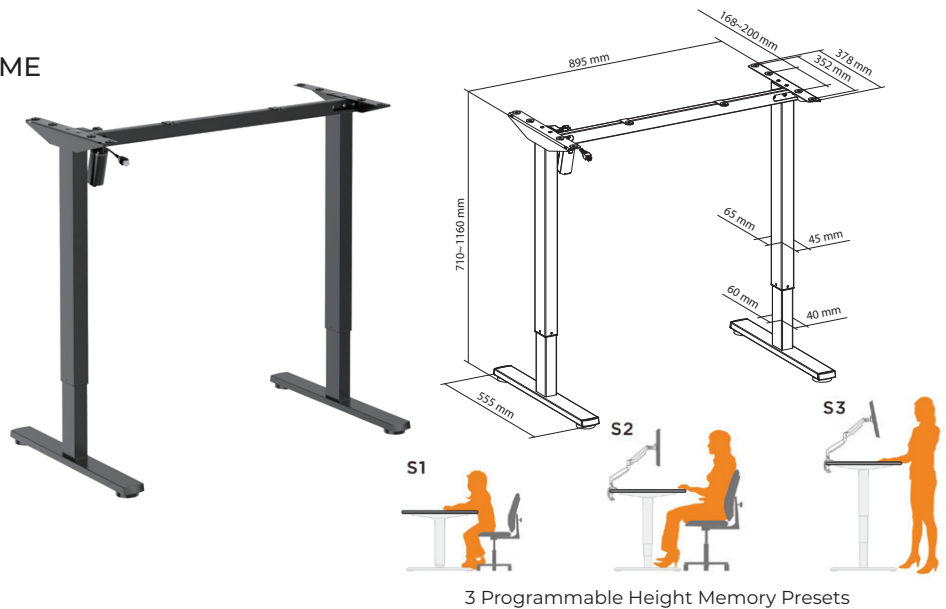

FIXED **37" - 100"**
152 - 254 cm

150 kg

VESA
800x600

FS-3610 ULTRA-LARGE TROLLEY FLOOR LED TV STAND

Suggested Screen Size: 60" - 100" / 94 cm - 254 cm
 Rated Load (Screen): 100 kg / 220 lb
 VESA: 200x200, 300x300, 400x200, 400x400,
 600x400, 800x400, 800x600, 1000x600
 Tilt: +5° to -10°
 Adjustable height: 1340 mm - 1660 mm
 Surface Finish: Powder coating
 Material: Steel, Plastic
 Color: Black
 Product Size (mm): 1350 x 683 x 2325
 DVD / AV Components Rack
 - Rated Load: 5 kg / 11 lb
 Camera / Projector Rack
 - Rated Load: 5 kg / 11 lb
 Cable Management
 Built-in wheels

TILT **60" - 100"**
152 - 254 cm

100 kg

VESA
1000x600

DFS-101-2 DISPLAY RACK

Color: Black
 Material: Steel
 Dimensions (mm): 200 x 80 x 50

FIXED

MD-112

1 MOTOR UP/DOWN DESK FRAME

Material: aluminum, plastic, steel
 Dimensions: 895 x 555 x 710 ~ 1160 mm
 Tabletop size: 1200 x 600~700mm
 Tabletop thickness: ≥15 mm
 Weight capacity: 50 kg
 Height Range: 710~1160 mm
 Column Size: 40x60, 45x65
 Frame Color: matte black
 Motor Quantity: 1
 Power Input: 100~240V
 Power Cord Length: 1.8 m
 Max. Speed: 15 mm/s
 Controller Type: button control panel
 Suggested Operating Temperature: -5 °C~40°C
 IP Grade: IP20

50 kg **ADJUSTABLE**
HEIGHT

3 Programmable Height Memory Presets

MD-142

1 MOTOR UP/DOWN DESK FRAME

Material: aluminum, plastic, steel
 Dimensions: 1060 x 576 x 710 ~ 1160 mm
 Tabletop size: 1100~1400 x 600~700 mm
 Tabletop thickness: ≥18 mm
 Weight capacity: 80 kg
 Height Range: 710~1160 mm
 Column Size: 40x70, 45x75
 Frame Color: matte black or matte white
 Motor Quantity: 1
 Power Input: 100~240V
 Power Cord Length: 1.8 m
 Max. Speed: 25 mm/s
 Controller Type: button control panel
 Suggested Operating Temperature: -5 °C ~40 °C
 IP Grade: IP20