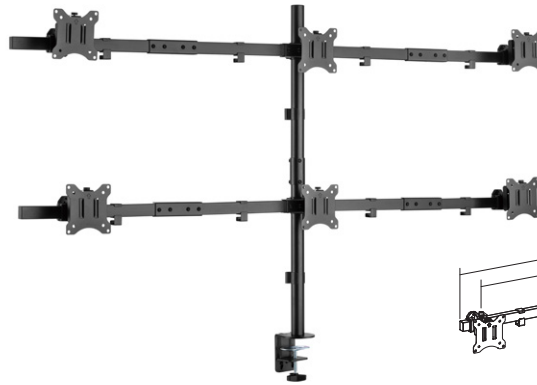

FULL MOTION **17" - 27"** **3x7 kg** **VESA** **100x100**
 43 - 69 cm

LCD-352/4-2 FULL MOTION DESK MOUNT

Suggested Screen Size: 17" - 32" / 43 cm - 81 cm
 Rated Load: 4 x 9 kg / 4 x 19.8 lb (36 kg / 79.4 lb Total)
 VESA: 75x75, 100x100
 Tilt: +45° to -45°
 Swivel: +90° to -90°
 Rotation: +180° to -180°
 Arm extension: 376 mm
 Height: 803 mm (Max)
 Surface Finish: Powder coating
 Material: Steel, Plastic
 Color: Black
 Screen Qty: 4
 Product Size (mm): 869 x 112 x 957
 Cable management

FULL MOTION **17"- 32"** **4x9 kg** **VESA**
 43 - 81 cm 100x100

LCD-352/6-2 FULL MOTION DESK MOUNT

Suggested Screen Size: 17" - 32" / 43 cm - 81 cm
 Rated Load: 6 x 7 kg / 6 x 15.4 lb (42 kg / 92.6 lb Total)
 VESA: 75x75, 100x100
 Tilt: +45° to -45°
 Swivel: +15° to -15°
 Rotation: +180° to -180°
 Arm extension: 756 mm
 Height: 860 mm (Max)
 Surface Finish: Powder coating
 Material: Steel, Plastic, Aluminum
 Color: Black
 Screen Qty: 6
 Product Size (mm): 1626 x 200 x 990
 Cable management

FULL MOTION **17"- 32"** **6x7 kg** **VESA**
 43 - 81 cm 100x100

LCD-LM01-2 DESK MOUNT FOR MONITOR AND LAPTOP OR KEYBOARD

Suggested Screen Size: 17" - 32" / 43 cm - 81 cm
 Rated Load: 13 kg / 28.6 lb
 VESA: 75x75, 100x100
 Tilt: +45° to -45°
 Swivel: +90 to -90°
 Rotation: +180 to -180°
 Surface Finish: Powder coating
 Material: Steel
 Color: Black
 Product Size (mm): 959 x 319 x 561
 Cable management
 Detachable laptop / keyboard panel
 Installation: Clamp + Grommet