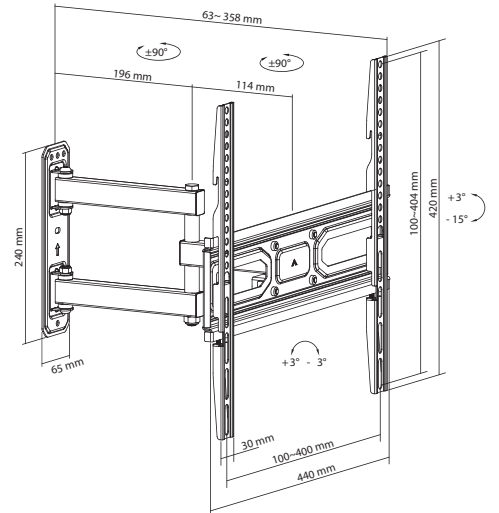

37" - 80"
94 - 203 cm

45 kg

VESA
600x400

ULTRA SLIM
20 mm from wall

PLB-4269T-2 TILTING WALL MOUNT

Suggested Screen Size: 43" - 100" / 109 cm - 254 cm
 Rated Load: 75 kg / 165 lb
 VESA: 200x200, 300x200, 400x200, 300x300,
 400x300, 400x400, 600x400, 600x600,
 800x600, 900x600
 Tilt: +5° to -10°
 Distance from the wall: 85 mm
 Material: Steel
 Surface Finish: Powder coating
 Color: Black
 Product Size (mm): 938 x 625 x 85
 Installation: Solid wall, Double stud

43" - 100"
109 - 254 cm

75 kg

VESA
900x600

PLB-5948T-2 TILTING WALL MOUNT

Suggested Screen Size: 43" - 95" / 109 cm - 241 cm
 Rated Load: 75 kg / 165 lb
 VESA: 200x200, 300x200, 300x300, 400x200, 400x300, 400x400, 600x400, 800x400
 Tilt: 0° to -8°
 Distance from the wall: 42 mm
 Material: Steel
 Surface Finish: Powder coating
 Color: Black
 Product Size (mm): 886 x 426 x 42
 Installation: Solid wall, Double stud

43" - 95"
109 - 241 cm

75 kg

VESA
800x400

PLB-3644-2 FULL MOTION WALL MOUNT

Suggested Screen Size: 32" - 55" / 81 cm - 140 cm
 Rated Load: 35 kg / 77 lb
 VESA: 100x100, 100x150, 150x100, 100x200, 200x100, 150x150, 200x200, 300x200, 400x200, 300x300, 400x300, 400x400
 Tilt: +3° to -15°
 Swivel: +90° to -90°
 Level Adjustment: +3° to -3°
 Distance from the wall: 63 mm - 358 mm
 Material: Steel, Plastic
 Surface Finish: Powder coating
 Color: Black
 Product Size (mm): 358 x 440 x 420
 Installation: Solid wall, Double stud
 Cable Management