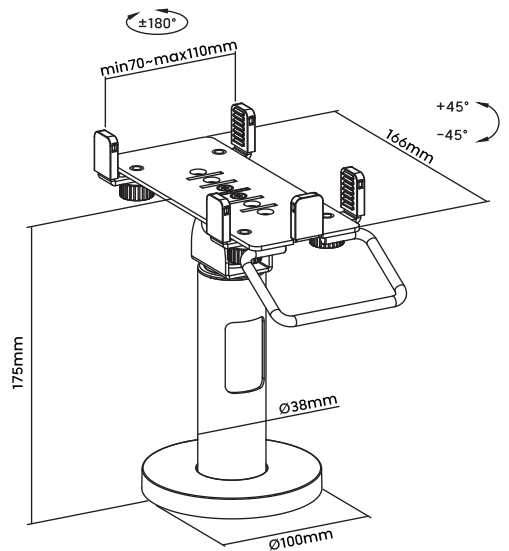

10 kg

PTM-03 POS SWIVEL MOUNT FOR VX520 TERMINAL

Installable POS Machine:
 Verifone® VX520 Terminal
 Panel Dimensions (mm): 179 x 86 x 27
 Tilt: +45° ~ -45°
 Swivel: +180° ~ -180°
 Profile: 176 mm

PTM-05 UNIVERSAL POS SWIVEL MOUNT

Installable POS Machine: Universal
 Panel Dimensions:
 166 mm x (70 mm - 110 mm)
 Tilt: +45° ~ -45°
 Swivel: +180° ~ -180°
 Profile: 175 mm

PTM-02S

UNIVERSAL MOUNT FOR POS / MONITOR & PRINTER

Screen size: 17" - 32" / 43 - 81 cm screen