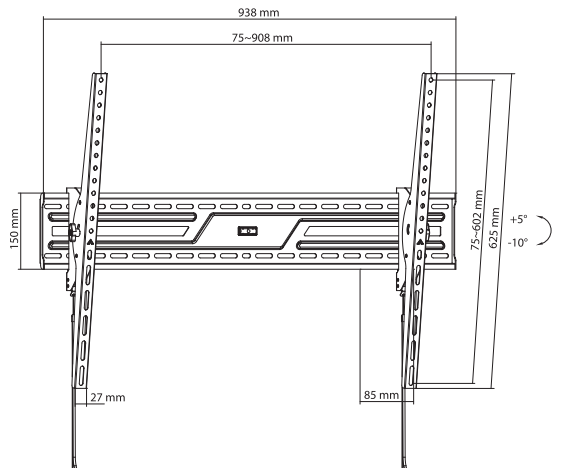

TILT 32" - 70" / 81 - 178 cm

KG 45 kg

VESA 400x400

PLB-2546T-2 TILTING WALL MOUNT

Suggested Screen Size: 37" - 80" / 94 cm - 203 cm
 Rated Load: 45 kg / 99 lb
 VESA: 200x200, 300x200, 400x200, 300x300,
 400x300, 400x400, 600x400
 Tilt: +12° to -12°
 Distance from the wall: 53 mm
 Material: Steel, Plastic
 Surface Finish: Powder coating
 Color: Black
 Product Size (mm): 53 x 635 x 420
 Installation: Solid wall, Double stud

37" - 80"
94 - 203 cm

45 kg

VESA
600x400

PLB-3446T-2 TILTING WALL MOUNT

Suggested Screen Size: 37" - 80" / 94 cm - 203 cm
 Rated Load: 45 kg / 99 lb
 VESA: 200x200, 300x200, 400x200, 300x300,
 400x300, 400x400, 600x400
 Tilt: 0° to -8°
 Distance from the wall: 20 mm
 Material: Steel, Plastic
 Surface Finish: Powder coating
 Color: Black
 Product Size (mm): 20 x 650 x 418
 Installation: Solid wall, Double stud

37" - 80"
94 - 203 cm

45 kg

VESA
600x400

ULTRA SLIM
20 mm from wall

PLB-4269T-2 TILTING WALL MOUNT

Suggested Screen Size: 43" - 100" / 109 cm - 254 cm
 Rated Load: 75 kg / 165 lb
 VESA: 200x200, 300x200, 400x200, 300x300,
 400x300, 400x400, 600x400, 600x600,
 800x600, 900x600
 Tilt: +5° to -10°
 Distance from the wall: 85 mm
 Material: Steel
 Surface Finish: Powder coating
 Color: Black
 Product Size (mm): 938 x 625 x 85
 Installation: Solid wall, Double stud

43" - 100"
109 - 254 cm

75 kg

VESA
900x600

PLB-5948T-2 TILTING WALL MOUNT

Suggested Screen Size: 43" - 95" / 109 cm - 241 cm
 Rated Load: 75 kg / 165 lb
 VESA: 200x200, 300x200, 300x300, 400x200, 400x300, 400x400, 600x400, 800x400
 Tilt: 0° to -8°
 Distance from the wall: 42 mm
 Material: Steel
 Surface Finish: Powder coating
 Color: Black
 Product Size (mm): 886 x 426 x 42
 Installation: Solid wall, Double stud