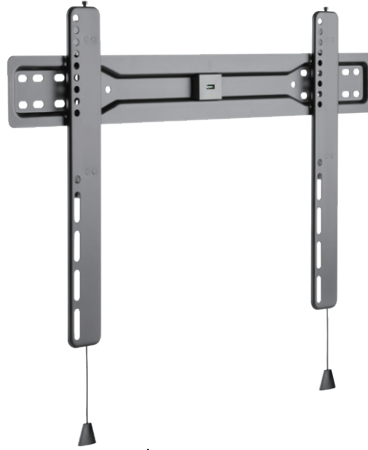

ULTRA SLIM
20 mm from wall

PLB-7369F FIXED WALL MOUNT

Suggested Screen Size: 60" - 120" / 152 cm - 305 cm

Rated Load: 120 kg / 264.5 lb

VESA: 50x50, 75x75, 100x100, 100x150, 150x100,
100x200, 200x100, 150x150, 200x200, 200x300,
300x200, 200x400, 400x200, 300x300, 300x400,
400x300, 600x200, 400x400, 600x300, 400x600,
600x400, 700x400, 800x400, 600x600, 800x500,
800x600, 900x600

Distance from the wall: 35 mm

Material: Steel

Surface Finish: Powder coating

Color: Black

Product Size (mm): 35 x 1005 x 625

Installation: Solid wall, Double stud

FIXED **60" - 120"**
152 - 305 cm

120 kg

VESA
900x600

PLB-5746F FIXED WALL MOUNT

Suggested Screen Size: 37" - 70" / 94 cm - 178 cm
 Rated Load: 35 kg / 77 lb
 VESA: 200x200, 300x200, 300x300, 400x200,
 400x300, 400x400, 600x400
 Distance from the wall: 18 mm
 Material: Steel, Plastic
 Surface Finish: Powder coating
 Color: Black
 Product Size (mm): 30 x 702 x 440
 Installation: Solid wall, Double stud

FIXED **37" - 70"** **35 kg** **VESA** **ULTRA SLIM**
 94 - 178 cm 600x400 18 mm from wall

PLB-2546F-2 FIXED WALL MOUNT

Suggested Screen Size: 37" - 80" / 94 cm - 203 cm
 Rated Load: 45 kg / 99 lb
 VESA: 200x200, 300x200, 400x200, 300x300,
 400x300, 400x400, 600x400
 Distance from the wall: 27 mm
 Material: Steel
 Surface Finish: Powder coating
 Color: Black
 Product Size (mm): 635 x 420 x 27
 Installation: Solid wall, Double stud