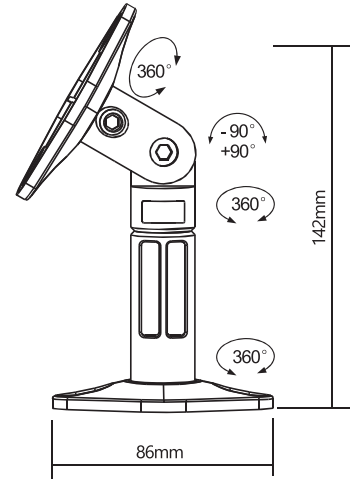

32" - 55"
81 - 140 cm **30 kg** **VESA**
100x100

NON-VESA ADAPTER

Multiple configuration options make it easy to mount NON VESA monitors on Desktop mounts.

Supports most LCD Monitors between 13" and 27" (33 cm - 69 cm)
 Weight capacity: up to 8 kg.

The package contains all the hardware for mounting the adapter to your monitor.

13" - 27"
33 - 69 cm **8 kg**

SB-20 SPEAKER WALL MOUNT

One pair / 2 pcs.
 Weight capacity: up to 3.5 kg / 7.7 lb per stand
 Distance from wall: 142 mm
 Tilt: +90° to -90°
 Rotation: +180° to -180°
 Installation: Double Hole Slot, Single Hole Slot
 Material: Plastic
 Color: Black