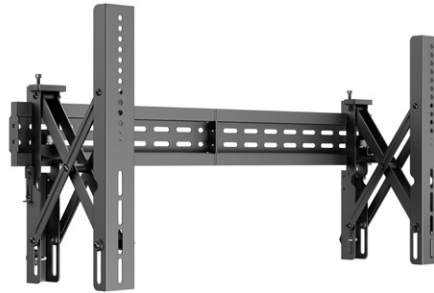

43" - 95"
109 - 241 cm

75 kg

VESA
800x400

PLB-3644-2 FULL MOTION WALL MOUNT

Suggested Screen Size: 32" - 55" / 81 cm - 140 cm
 Rated Load: 35 kg / 77 lb
 VESA: 100x100, 100x150, 150x100, 100x200, 200x100, 150x150, 200x200, 300x200, 400x200, 300x300, 400x300, 400x400
 Tilt: +3° to -15°
 Swivel: +90° to -90°
 Level Adjustment: +3° to -3°
 Distance from the wall: 63 mm - 358 mm
 Material: Steel, Plastic
 Surface Finish: Powder coating
 Color: Black
 Product Size (mm): 358 x 440 x 420
 Installation: Solid wall, Double stud
 Cable Management

32" - 55"
81 - 140 cm

35 kg

VESA
400x400

PLB-3646-2 FULL MOTION WALL MOUNT

Suggested Screen Size: 37" - 80" / 94 cm - 203 cm
 Rated Load: 40 kg / 88 lb
 VESA: 100x100, 100x150, 150x100, 100x200, 200x100, 150x150, 200x200, 300x200, 400x200, 300x300, 400x300, 600x200, 400x400, 600x300, 600x400
 Tilt: +3° to -15°
 Swivel: +60° to -60°
 Level Adjustment: +3° to -3°
 Distance from the wall: 67 mm - 355 mm
 Material: Steel, Plastic
 Surface Finish: Powder coating
 Color: Black
 Product Size (mm): 355 x 640 x 420
 Installation: Solid wall, Double stud
 Cable Management

37" - 80"
94 - 203 cm

40 kg

VESA
600x400

LVW02-48T VIDEO WALL MOUNT

Suggested Screen Size: 37" - 70" / 94 cm - 178 cm
 Rated Load: 70 kg / 154 lb
 VESA: 200x200, 300x200, 400x200, 300x300, 400x300, 400x400, 600x400, 800x400
 Level Adjustment: +3° to -3°
 Distance from the wall: 78 mm - 220 mm
 Material: Steel
 Surface Finish: Powder coating
 Color: Black
 Product Size (mm): 900 x 440 x 220
 Installation: Solid wall
 Safety: Security key lock against theft
 (Key lock not included)