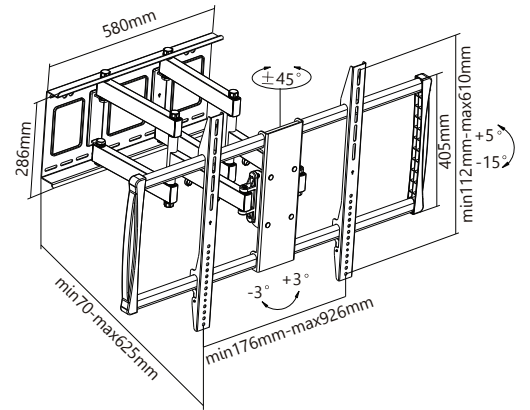

TILT **45"- 70"** **70 kg** **VESA** **LOCK**

114 - 178 cm 600x400

PLB-6546T-2 TILTING WALL MOUNT

Suggested Screen Size: 37" - 80" / 94 cm - 203 cm
 Rated Load: 75 kg / 165 lb
 VESA: 200x200, 200x300, 300x200, 200x400, 400x200, 300x300, 300x400, 400x300, 600x200, 400x400, 600x300, 600x400
 Tilt: +5° to -10°
 Swivel: +5° to -5°
 Level Adjustment: 6 mm
 Distance from the wall: 72 mm - 133 mm
 Material: Steel, Plastic
 Surface Finish: Powder coating
 Color: Black
 Product Size (mm): 133 x 653 x 430
 Installation: Solid wall, Double stud

TILT **37"- 80"** **75 kg** **VESA**

94 - 203 cm 600x400

PLB-7486 FULL MOTION WALL MOUNT

Suggested Screen Size: 43" - 100" / 109 cm - 254 cm
 Rated Load: 120 kg / 264 lb
 VESA: 200x200, 300x200, 400x200,
 300x300, 400x300, 400x400,
 600x400, 800x400
 Tilt: +5° to -15°
 Swivel: +60° to -60°
 Level Adjustment: +5° to -5°
 Distance from the wall: 75 mm - 703 mm
 Material: Steel
 Surface Finish: Powder coating
 Color: Black
 Product Size (mm): 730 x 910 x 430
 Installation: Solid wall, Double stud
 Cable Management

FULL MOTION **43"- 100"** **120 kg** **VESA**
 109 - 254 cm 800x400

PLB-3769 FULL MOTION WALL MOUNT

Suggested Screen Size: 60" - 100" / 152 cm - 254 cm
 Rated Load: 80 kg / 176 lb
 VESA: 200x200, 400x200, 300x300, 400x400,
 600x400, 800x400, 800x600, 900x600
 Tilt: +5° to -15°
 Swivel: +45° to -45°
 Level Adjustment: +3° to -3°
 Distance from the wall: 70 mm - 625 mm
 Material: Steel, Aluminum, Plastic
 Surface Finish: Powder coating
 Color: Black
 Product Size (mm): 625 x 1050 x 630
 Installation: Solid wall, Double stud
 Cable Management