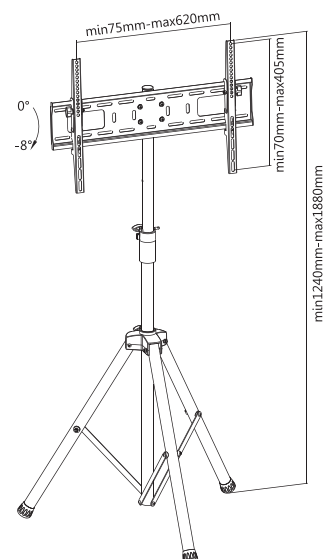

FIXED

37" - 70"
94 - 178 cm

40 kg

VESA
600x400

FS-1246 FLOOR TRIPOD LED TV STAND

Suggested Screen Size: 45" - 65" / 114 cm - 178 cm
 Rated Load: 32 kg / 70.4 lb
 VESA: 200x200, 300x200, 400x200, 300x300,
 400x300, 400x400, 600x400
 Rotation: +180° to -180°
 Material: Steel, Aluminum, Plastic, Beech
 Color: Matte Black & Walnut
 Tripod stand

FIXED

45" - 65"
114 - 165 cm

32 kg

VESA
600x400

FST-846 FLOOR TRIPOD LED TV STAND

Suggested Screen Size: 37" - 70" / 94 cm - 178 cm
 Rated Load: 35 kg / 77 lb
 VESA: 200x200, 300x300, 400x200,
 400x400, 600x400
 Tilt: 0° to -8°
 Material: Steel, Plastic
 Color: Black
 Adjustable height: 1240 mm - 1880 mm
 Tripod stand