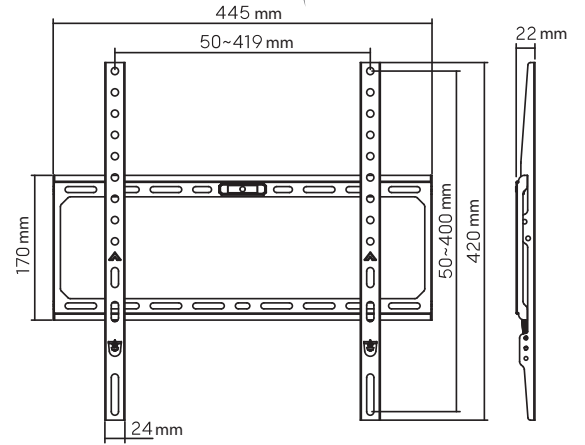

Distance from the wall: 27 mm

Material: Steel

Surface Finish: Powder coating

Color: Black

Product Size (mm): 435 x 420 x 27

Installation: Solid wall, Double stud

FIXED **32" - 70"**
81 - 178 cm

45 kg

Distance from the wall: 35 mm

Material: Steel

Surface Finish: Powder coating

Color: Black

Product Size (mm): 35 x 1005 x 625

Installation: Solid wall, Double stud

FIXED **60" - 120"**
152 - 305 cm

120 kg

VESA: 200x200, 200x300, 300x200, 200x400,
400x200, 300x300, 300x400, 400x300,
400x400

Distance from the wall: 22 mm

Material: Steel

Surface Finish: Powder coating

Color: Black

Product Size (mm): 445 x 420 x 22

Installation: Solid wall, Double stud

CPLB-28S FULL MOTION CEILING MOUNT

Suggested Screen Size:
23" - 43" / 58 cm - 109 cm
Rated Load: 30 kg / 66 lb
VESA: 75x75, 100x100,
200x100, 200x200
Adjustable height:
608 mm - 858 mm
Tilt: +20° to -20°
Rotation: +90° to -90°
Surface Finish:
Powder coating
Material: Steel
Color: Black
Product Size (mm):
138 x 160 x 968
Installation: Ceiling
Cable management