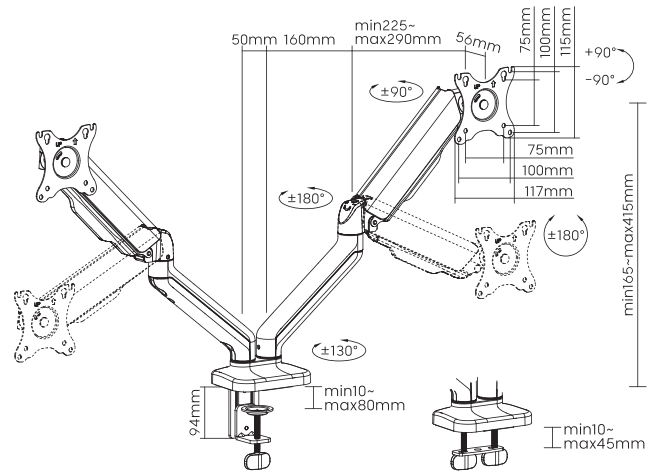

FULL MOTION **17"- 32"** **6x7 kg** **VESA**
 43 - 81 cm 100x100

LCD-LM01-2 DESK MOUNT FOR MONITOR AND LAPTOP OR KEYBOARD

Suggested Screen Size: 17" - 32" / 43 cm - 81 cm
 Rated Load: 13 kg / 28.6 lb
 VESA: 75x75, 100x100
 Tilt: +45° to -45°
 Swivel: +90 to -90°
 Rotation: +180 to -180°
 Surface Finish: Powder coating
 Material: Steel
 Color: Black
 Product Size (mm): 959 x 319 x 561
 Cable management
 Detachable laptop / keyboard panel
 Installation: Clamp + Grommet

FULL MOTION **17"- 32"** **13 kg** **VESA**
 43 - 81 cm 100x100

LCD-S012-2 GAS SPRING DESKTOP MOUNT FOR 1 MONITOR

Suggested Screen Size: 17" - 32" / 43 cm - 81 cm
 Rated Load: 2 - 9 kg / 4.4 - 19.8 lb (Adjustable)
 VESA: 75x75, 100x100
 Tilt: 90° to -90°
 Swivel: 90° to -90°
 Rotation: 180° to -180°
 Arm extension: 450 mm
 Surface Finish: Powder coating
 Material: Steel, Aluminum, Plastic
 Color: Black
 Screen Qty: 1
 Product Size (mm): 117 x 480 x 570
 Cable management
 Installation: Clamp + Grommet

FULL MOTION 17" - 32" 2-9 kg VESA 100x100 GAS SPRING

LCD-S024-2 GAS SPRING DESKTOP MOUNT FOR 2 MONITORS

Suggested Screen Size: 17" - 32" / 43 cm - 81 cm
 Rated Load: 2 x 2 - 9 kg / 2 x 4.4 - 19.8 lb (Adjustable)
 (4 - 18 kg / 8.8 - 39.6 lb Total)
 VESA: 75x75, 100x100
 Tilt: 90° to -90°
 Swivel: 90° to -90°
 Rotation: 180° to -180°
 Arm extension: 450 mm
 Surface Finish: Powder coating
 Material: Steel, Aluminum, Plastic
 Color: Black
 Screen Qty: 2
 Product Size (mm): 937 x 105 x 570
 Cable management
 Installation: Clamp + Grommet