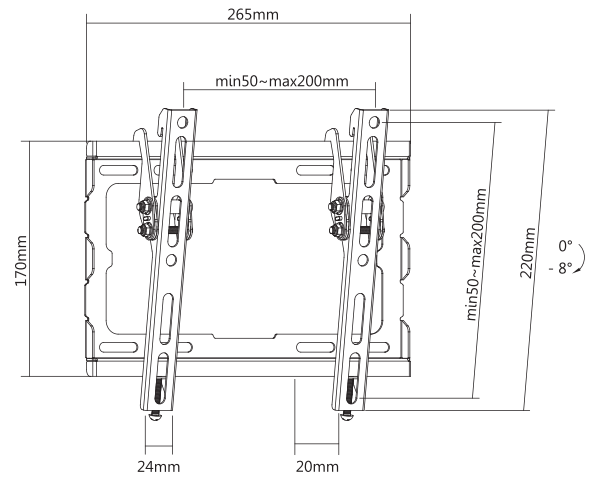

FIXED **37" - 70"** **35 kg** **VESA** **ULTRA SLIM**
 94 - 178 cm 600x400 18 mm from wall

PLB-2546F-2 FIXED WALL MOUNT

Suggested Screen Size: 37" - 80" / 94 cm - 203 cm
 Rated Load: 45 kg / 99 lb
 VESA: 200x200, 300x200, 400x200, 300x300,
 400x300, 400x400, 600x400
 Distance from the wall: 27 mm
 Material: Steel
 Surface Finish: Powder coating
 Color: Black
 Product Size (mm): 635 x 420 x 27
 Installation: Solid wall, Double stud

FIXED **37" - 80"** **45 kg** **VESA** **ULTRA SLIM**
 94 - 203 cm 600x400 27 mm from wall

PLB-1948 FIXED WALL MOUNT

Suggested Screen Size: 43" - 100" / 109 cm - 254 cm
 Rated Load: 75 kg / 165 lb
 VESA: 200x200, 300x200, 400x200, 300x300, 400x300,
 400x400, 600x400, 800x400, 800x600
 Distance from the wall: 9.5 mm
 Material: Aluminum, Steel, Plastic
 Surface Finish: Powder coating
 Color: Black
 Product Size (mm): 930 x 250 x 9.5
 Installation: Solid wall, Double stud

FIXED **43" - 100"** **75 kg** **VESA** **ULTRA SLIM**
 109 - 254 cm 800x600 9.5 mm from wall

PLB-3422T-2 TILTING WALL MOUNT

Suggested Screen Size: 23" - 43" / 58 cm - 109 cm
 Rated Load: 45 kg / 99 lb
 VESA: 50x50, 75x75, 100x100, 100x150, 150x100,
 100x200, 200x100, 150x150, 200x200
 Tilt: 0° to -8°
 Distance from the wall: 20 mm
 Material: Steel, Plastic
 Surface Finish: Powder coating
 Color: Black
 Product Size (mm): 20 x 265 x 220
 Installation: Solid wall

TILT 23" - 43" / 58 - 109 cm

KG 45 kg

VESA 200x200

PLB-2522T-2 TILTING WALL MOUNT

Suggested Screen Size: 23" - 43" / 58 cm - 109 cm
 Rated Load: 45 kg / 99 lb
 VESA: 75x75, 100x100, 100x150, 150x100,
 100x200, 200x100, 150x150, 200x200
 Tilt: +12° to -12°
 Distance from the wall: 53 mm
 Material: Steel, Plastic
 Surface Finish: Powder coating
 Color: Black
 Product Size (mm): 53 x 240 x 223
 Installation: Solid wall