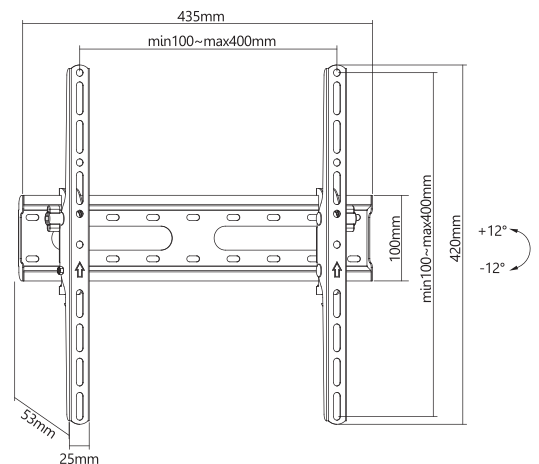

FIXED **43" - 100"** **75 kg** **VESA** **ULTRA SLIM**
 109 - 254 cm 800x600 9.5 mm from wall

PLB-3422T-2 TILTING WALL MOUNT

Suggested Screen Size: 23" - 43" / 58 cm - 109 cm
 Rated Load: 45 kg / 99 lb
 VESA: 50x50, 75x75, 100x100, 100x150, 150x100,
 100x200, 200x100, 150x150, 200x200
 Tilt: 0° to -8°
 Distance from the wall: 20 mm
 Material: Steel, Plastic
 Surface Finish: Powder coating
 Color: Black
 Product Size (mm): 20 x 265 x 220
 Installation: Solid wall

TILT 23" - 43" / 58 - 109 cm

KG 45 kg

VESA 200x200

PLB-2522T-2 TILTING WALL MOUNT

Suggested Screen Size: 23" - 43" / 58 cm - 109 cm
 Rated Load: 45 kg / 99 lb
 VESA: 75x75, 100x100, 100x150, 150x100,
 100x200, 200x100, 150x150, 200x200
 Tilt: +12° to -12°
 Distance from the wall: 53 mm
 Material: Steel, Plastic
 Surface Finish: Powder coating
 Color: Black
 Product Size (mm): 53 x 240 x 223
 Installation: Solid wall

TILT 23" - 43" / 58 - 109 cm

KG 45 kg

VESA 200x200

PLB-2544T-2 TILTING WALL MOUNT

Suggested Screen Size: 32" - 70" / 81 cm - 178 cm
 Rated Load: 45 kg / 99 lb
 VESA: 75x75, 100x100, 100x150, 150x100,
 100x200, 200x100, 150x150, 200x200,
 300x200, 400x200, 300x300, 400x300,
 400x400
 Tilt: +12° to -12°
 Distance from the wall: 53 mm
 Material: Steel, Plastic
 Surface Finish: Powder coating
 Color: Black
 Product Size (mm): 53 x 435 x 420
 Installation: Solid wall, Double stud

TILT 32" - 70" / 81 - 178 cm

KG 45 kg

VESA 400x400

PLB-2546T-2 TILTING WALL MOUNT

Suggested Screen Size: 37" - 80" / 94 cm - 203 cm
 Rated Load: 45 kg / 99 lb
 VESA: 200x200, 300x200, 400x200, 300x300,
 400x300, 400x400, 600x400
 Tilt: +12° to -12°
 Distance from the wall: 53 mm
 Material: Steel, Plastic
 Surface Finish: Powder coating
 Color: Black
 Product Size (mm): 53 x 635 x 420
 Installation: Solid wall, Double stud