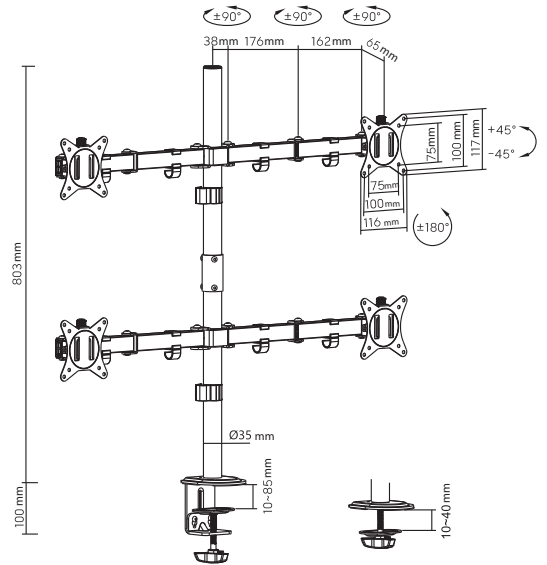

LCD-352/4-2 FULL MOTION DESK MOUNT

Suggested Screen Size: 17" - 32" / 43 cm - 81 cm
Rated Load: 4 x 9 kg / 4 x 19.8 lb (36 kg / 79.4 lb Total)
VESA: 75x75, 100x100
Tilt: +45° to -45°
Swivel: +90° to -90°
Rotation: +180° to -180°
Arm extension: 376 mm
Height: 803 mm (Max)
Surface Finish: Powder coating
Material: Steel, Plastic
Color: Black
Screen Qty: 4
Product Size (mm): 869 x 112 x 957
Cable management