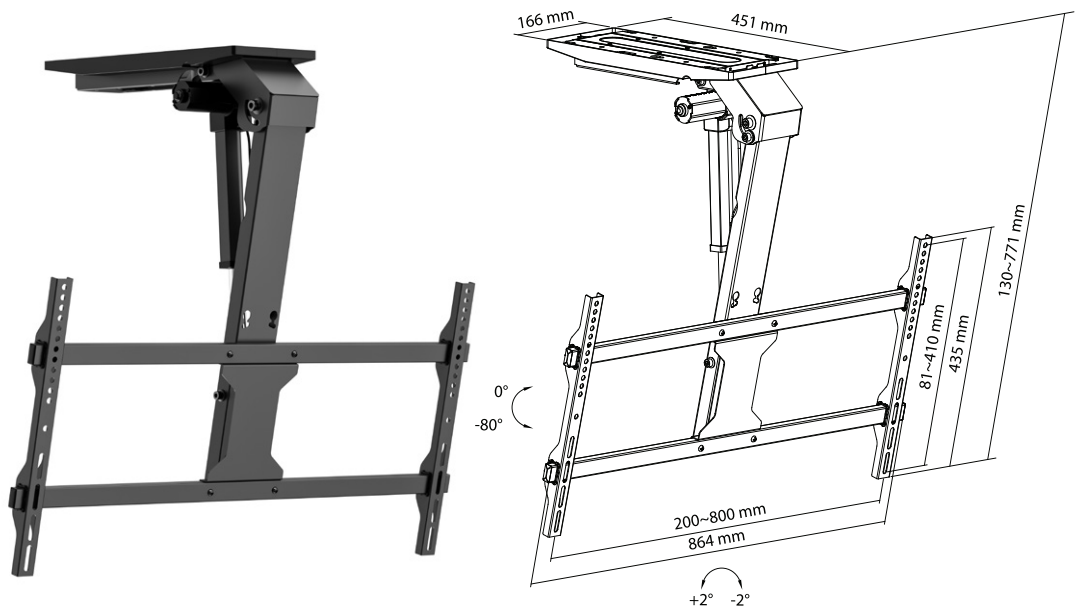

CPLB-9441 FULL MOTION MOUNT FOR SLOPED CEILINGS

Suggested Screen Size:
32" - 70" / 81 cm - 178 cm
Rated Load: 50 kg / 110 lb
VESA: 100x100, 100x200, 200x100,
200x200, 300x200, 400x200,
300x300, 400x300, 400x400
Adjustable height: 707 mm - 1577 mm
Tilt: 5° to -25°
Rotation: 30° to -30°
Surface Finish: Powder coating
Material: Steel, Plastic
Color: Black
Product Size (mm): 1792 x 450 x 185
Installation: Ceiling / Sloped ceiling
(+60° to -60° angle)
Cable management

**FULL
MOTION**

23"- 43"
58 - 109 cm

KG
30 kg

VESA
200x200

**FULL
MOTION**

32"- 70"
94 - 203 cm

KG
50 kg

VESA
400x400

**SLOPE
CEILINGS**

CPLB-M0748 MOTORISED FULL MOTION CEILING MOUNT

Fit Screen Size: 43"-86"
Weight Capacity: 45 kg / 99 lb
Max. Mounting Hole: 800x400
Tilt Range: 0~-80°
Screen Level: +2°~-2°
Profile: 130 mm
Material: Steel, Plastic, Aluminum
Surface Finish: Powder Coating
Color: Matte Black
Dimensions: 771 x 864 x 496 mm
Cable Management: Yes
Power Supply:
Input: AC 100~240V, 50/60Hz;
Output: DC 29V, 1A
Power Cord Length: 1.8 m
Controller Type: Application Control,
Radio Frequency (RF) Remote
Installation: Ceiling / Sloped ceiling

**FULL
MOTION**

43"- 86"
109 - 218 cm

KG
45 kg

VESA
800x400

**SLOPE
CEILINGS**

EL. MOTOR

LCD-351/1-2 FULL MOTION DESK MOUNT

Suggested Screen Size: 17" - 32" / 43 cm - 81 cm
 Rated Load: 9 kg / 19.8 lb
 VESA: 75x75, 100x100
 Tilt: +45° to -45°
 Swivel: +90° to -90°
 Rotation: +180° to -180°
 Portrait to Landscape orientation
 Height: 407 mm (Max)
 Arm extension: 200 mm
 Surface Finish: Powder coating
 Material: Steel, Plastic
 Color: Black
 Screen Qty: 1
 Product Size (mm): 116 x 308 x 561
 Cable management